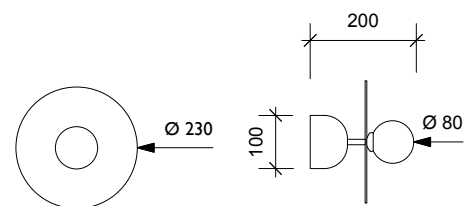

ARETI

www.atelierareti.com info@atelierareti.com

Our collections are hand made and made to order, small irregularities in shape or surface will occur, they are inherent to the hand made process and should not be seen as flaws. Variations in colour and size are available for some collections, please contact Areti for more details.