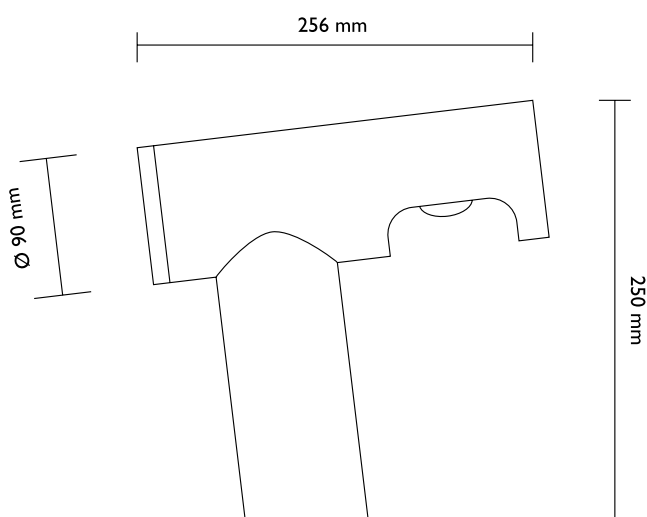

SIMPLE LIGHT

Design by Harry Thaler

Simple Light is a modern desk-light made from Limestone and brass. A simple shape created from just two cylinders that transform the hard material into an elegant subject. Harry Thaler developed the project in the context of FROM-TO, a collaboration between Venetian craftsmen and international designers. A simple item of Design.

Colours
beige
black marble

Order-no.
3100B
3100SM

Product	Table Light	
Dimensions	Height	250 mm
	Length	256 mm
	Diameter	90 mm
Material	Limestone or Marble + Brass	
Bulb Fitting	E14 230-240 Volt	
Cable	3000 mm textile cable with hand switch, Euro plug	
Country of origin	Italy	
RRP	beige	490.00 EUR
	black marble	990.00 EUR

pulpo

Ursula L'hoste
Riesgässchen 9
79539 Lörrach | Germany

Phone: +49 (0)7621 168 01 03

info@pulpoproducts.com