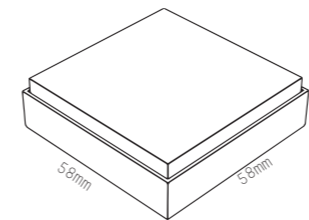

Black

White

White

Radio protocol	Bluetooth, BLE	Operating temp.	-25°C to +65°C
Radio frequency	2.403-2480 GHz	Relative humid.	0% to 95%, dry rooms only
Transm. Power	0.4 dBm / 1.1 mW		
Radio Range	Indoor typ.10 m	Package Size	175 x 125x 32 mm
Radio approvals	RED/FCC/ISED	Package Weight	0,28 kg
Countries	EU/US/CA		
Energy Source	Electro-dynamic energy converter min.		
Switch Cycles	50.000 (EN 60669 / VDE 0632)		