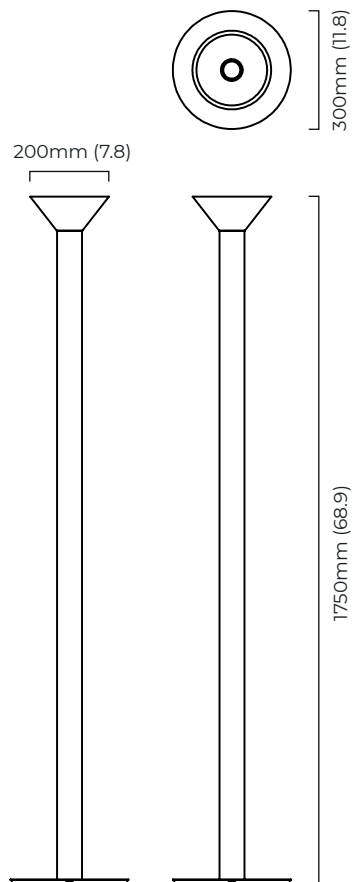

### DIMENSIONS (body of fixture)

300 x 300 x 1750 mm (w x d x h)

### WEIGHT

12kg (26.5lbs)

### FLEX

2500mm cord set with black flex and inline switch

### CERTIFICATION

\*Diagrams are not to scale.

| SKU NUMBER     | FINISH DESCRIPTION          | VOLTAGE  |
|----------------|-----------------------------|----------|
| TORFLOBZHA-240 | bronze with alabaster shade | 220-240V |
| TORFLOBZHA-110 | bronze with alabaster shade | 110-130V |