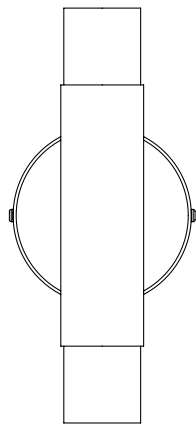

54mm (2.1)

116mm (4.6)

280mm (11)