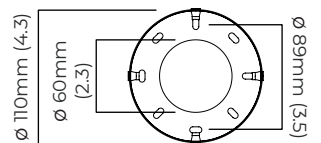

ROMA WALL TALL - DALI-A

FINISH

bronze with alabaster stone
satin brass with alabaster stone

DIMENSIONS (body of fixture)

54 x 85 x 280 mm (w x d x h)

WEIGHT

2.5kg (5.5lbs)

ILLUMINATION

mounting plate dimensions

DALI converter dimensions

*Diagrams are not to scale.

SKU NUMBER	FINISH DESCRIPTION	TYPE OF DALI	VOLTAGE
ROMWATBZHA-DALIA-240	bronze with alabaster stone	DALI A included - For lights that do not require aesthetic alterations. Dali can be fitted inside the ceiling/wall cavity	220 - 240V
ROMWATSBHA-DALIA-240	satin brass with alabaster stone	DALI A included - For lights that do not require aesthetic alterations. Dali can be fitted inside the ceiling/wall cavity	220 - 240V

ROMA WALL TALL - DALI-B

FINISH

bronze with alabaster stone
satin brass with alabaster stone

DIMENSIONS (body of fixture)

54 x 95 x 280 mm (w x d x h)

WEIGHT

2.5kg (5.5lbs)

ILLUMINATION

280mm (11)

25mm (1)

95mm (3.7)

116mm (4.6)

mounting plate dimensions

*Diagrams are not to scale.

SKU NUMBER	FINISH DESCRIPTION	TYPE OF DALI	VOLTAGE
ROMWATBZHA-DALIB-240	bronze with alabaster stone	DALI B included - The light will feature a deeper ceiling/wall rose. For use when there is no space in the existing ceiling/wall cavity	220 - 240V
ROMWATSBHA-DALIB-240	satin brass with alabaster stone	DALI B included - The light will feature a deeper ceiling/wall rose. For use when there is no space in the existing ceiling/wall cavity	220 - 240V