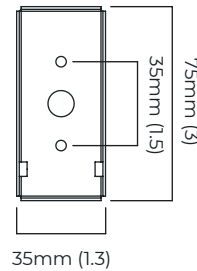

WALL ROSE / PLATE

rectangular wall box - 39 x 15 x 77 mm (w x d x h)

CERTIFICATION

mounting plate dimensions

North America junction box cover

*Diagrams are not to scale.

SKU NUMBER	FINISH DESCRIPTION	VOLTAGE
ROMWATBZHA-PL-240	bronze with alabaster stone	220 - 240V
ROMWATSBHA-PL-240	satin brass with alabaster stone	220 - 240V
ROMWATBZHA-PL-110	bronze with alabaster stone	110 - 130V
ROMWATSBHA-PL-110	satin brass with alabaster stone	110 - 130V

ROMA WALL TALL - DALI-A

FINISH

bronze with alabaster stone
satin brass with alabaster stone

DIMENSIONS (body of fixture)

54 x 85 x 280 mm (w x d x h)

WEIGHT

2.5kg (5.5lbs)

ILLUMINATION

mounting plate dimensions

DALI converter dimensions

*Diagrams are not to scale.

SKU NUMBER	FINISH DESCRIPTION	TYPE OF DALI	VOLTAGE
ROMWATBZHA-DALIA-240	bronze with alabaster stone	DALI A included - For lights that do not require aesthetic alterations. Dali can be fitted inside the ceiling/wall cavity	220 - 240V
ROMWATSBHA-DALIA-240	satin brass with alabaster stone	DALI A included - For lights that do not require aesthetic alterations. Dali can be fitted inside the ceiling/wall cavity	220 - 240V

ROMA WALL TALL - DALI-B

FINISH

bronze with alabaster stone
satin brass with alabaster stone

DIMENSIONS (body of fixture)

54 x 95 x 280 mm (w x d x h)

WEIGHT

2.5kg (5.5lbs)

ILLUMINATION