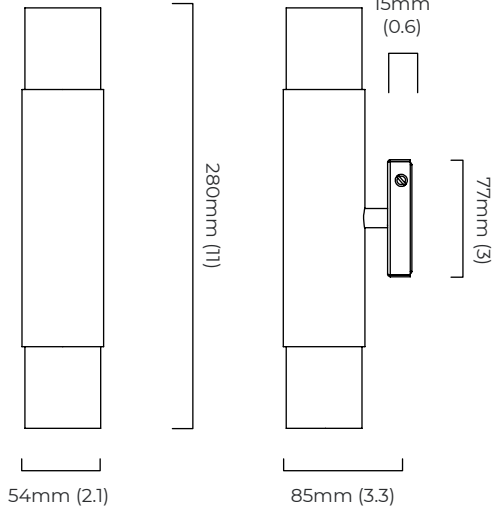

ROMA WALL TALL

FINISH

bronze with alabaster stone
satin brass with alabaster stone

DIMENSIONS (body of fixture)

54 x 85 x 280 mm (w x d x h)

WEIGHT

2.5kg (5.5lbs)

ILLUMINATION

WALL ROSE / PLATE

rectangular wall box - 39 x 15 x 77 mm (w x d x h)

CERTIFICATION

mounting plate dimensions

North America junction box cover

*Diagrams are not to scale.

SKU NUMBER	FINISH DESCRIPTION	VOLTAGE
ROMWATBZHA-PL-240	bronze with alabaster stone	220 - 240V
ROMWATSBHA-PL-240	satin brass with alabaster stone	220 - 240V
ROMWATBZHA-PL-110	bronze with alabaster stone	110 - 130V
ROMWATSBHA-PL-110	satin brass with alabaster stone	110 - 130V

ROMA WALL TALL - DALI-A

FINISH

bronze with alabaster stone
satin brass with alabaster stone

DIMENSIONS (body of fixture)

54 x 85 x 280 mm (w x d x h)

WEIGHT

2.5kg (5.5lbs)

ILLUMINATION

ROMA WALL TALL - DALI-B

FINISH

bronze with alabaster stone
satin brass with alabaster stone

DIMENSIONS (body of fixture)

54 x 95 x 280 mm (w x d x h)

WEIGHT

2.5kg (5.5lbs)

ILLUMINATION