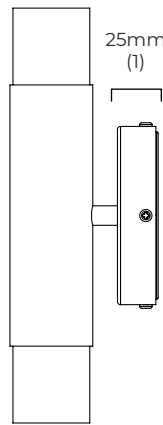

ROMA WALL TALL - DALI-A

FINISH

bronze with alabaster stone
satin brass with alabaster stone

DIMENSIONS (body of fixture)

54 x 85 x 280 mm (w x d x h)

WEIGHT

2.5kg (5.5lbs)

ILLUMINATION

mounting plate dimensions

DALI converter dimensions

*Diagrams are not to scale.

SKU NUMBER	FINISH DESCRIPTION	TYPE OF DALI	VOLTAGE
ROMWATBZHA-DALIA-240	bronze with alabaster stone	DALI A included - For lights that do not require aesthetic alterations. Dali can be fitted inside the ceiling/wall cavity	220 - 240V
ROMWATSBHA-DALIA-240	satin brass with alabaster stone	DALI A included - For lights that do not require aesthetic alterations. Dali can be fitted inside the ceiling/wall cavity	220 - 240V

ROMA WALL TALL - DALI-B

FINISH

bronze with alabaster stone
satin brass with alabaster stone

DIMENSIONS (body of fixture)

54 x 95 x 280 mm (w x d x h)

WEIGHT

2.5kg (5.5lbs)

ILLUMINATION

280mm (11)

25mm (1)

95mm (3.7)

116mm (4.6)

mounting plate dimensions

*Diagrams are not to scale.

SKU NUMBER	FINISH DESCRIPTION	TYPE OF DALI	VOLTAGE
ROMWATBZHA-DALIB-240	bronze with alabaster stone	DALI B included - The light will feature a deeper ceiling/wall rose. For use when there is no space in the existing ceiling/wall cavity	220 - 240V
ROMWATSBHA-DALIB-240	satin brass with alabaster stone	DALI B included - The light will feature a deeper ceiling/wall rose. For use when there is no space in the existing ceiling/wall cavity	220 - 240V