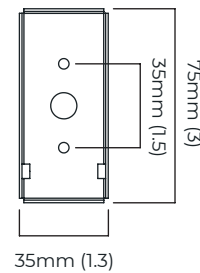

ROMA WALL TALL

FINISH

bronze with alabaster stone
satin brass with alabaster stone

DIMENSIONS (body of fixture)

54 x 85 x 280 mm (w x d x h)

WEIGHT

2.5kg (5.5lbs)

ILLUMINATION

WALL ROSE / PLATE

rectangular wall box - 39 x 15 x 77 mm (w x d x h)

CERTIFICATION

mounting plate dimensions

North America junction box cover

*Diagrams are not to scale.

SKU NUMBER	FINISH DESCRIPTION	VOLTAGE
ROMWATBZHA-PL-240	bronze with alabaster stone	220 - 240V
ROMWATSBHA-PL-240	satin brass with alabaster stone	220 - 240V
ROMWATBZHA-PL-110	bronze with alabaster stone	110 - 130V
ROMWATSBHA-PL-110	satin brass with alabaster stone	110 - 130V

ROMA WALL TALL - DALI-A

FINISH

bronze with alabaster stone
satin brass with alabaster stone

DIMENSIONS (body of fixture)

54 x 85 x 280 mm (w x d x h)

WEIGHT

2.5kg (5.5lbs)

ILLUMINATION

ROMA WALL TALL - DALI-B

FINISH

bronze with alabaster stone
satin brass with alabaster stone

DIMENSIONS (body of fixture)

54 x 95 x 280 mm (w x d x h)

WEIGHT

2.5kg (5.5lbs)

ILLUMINATION