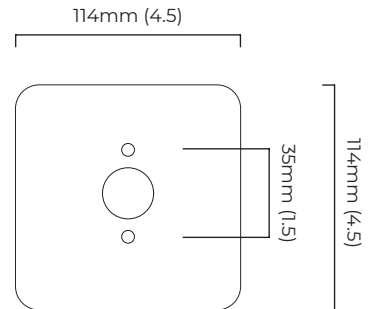

ROMA WALL TALL

FINISH

bronze with alabaster stone
satin brass with alabaster stone

DIMENSIONS (body of fixture)

54 x 85 x 280 mm (w x d x h)

WEIGHT

2.5kg (5.5lbs)

ILLUMINATION

WALL ROSE / PLATE

rectangular wall box - 39 x 15 x 77 mm (w x d x h)

CERTIFICATION

mounting plate dimensions

North America junction box cover

*Diagrams are not to scale.

SKU NUMBER	FINISH DESCRIPTION	VOLTAGE
ROMWATBZHA-PL-240	bronze with alabaster stone	220 - 240V
ROMWATSBHA-PL-240	satin brass with alabaster stone	220 - 240V
ROMWATBZHA-PL-110	bronze with alabaster stone	110 - 130V
ROMWATSBHA-PL-110	satin brass with alabaster stone	110 - 130V

ROMA WALL TALL - DALI-A

FINISH

bronze with alabaster stone
satin brass with alabaster stone

DIMENSIONS (body of fixture)

54 x 85 x 280 mm (w x d x h)

WEIGHT

2.5kg (5.5lbs)

ILLUMINATION

ROMA WALL TALL - DALI-B

FINISH

bronze with alabaster stone
satin brass with alabaster stone

DIMENSIONS (body of fixture)

54 x 95 x 280 mm (w x d x h)

WEIGHT

2.5kg (5.5lbs)

ILLUMINATION