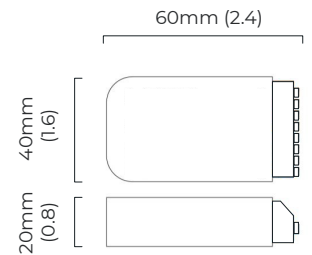

DALI converter dimensions