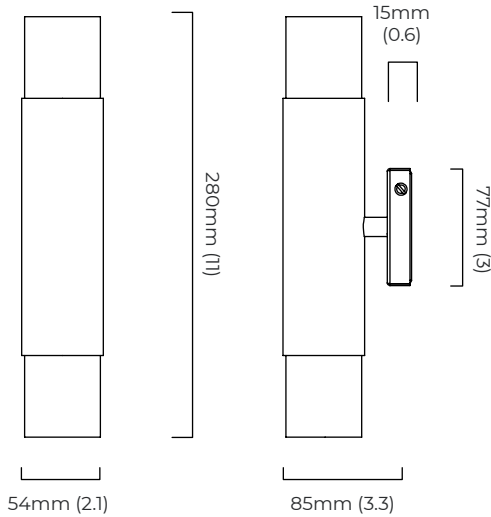

ROMA WALL TALL

FINISH

bronze with alabaster stone
satin brass with alabaster stone

DIMENSIONS (body of fixture)

54 x 85 x 280 mm (w x d x h)

WEIGHT

2.5kg (5.5lbs)

ILLUMINATION

ROMA WALL TALL - DALI-A

FINISH

bronze with alabaster stone
satin brass with alabaster stone

DIMENSIONS (body of fixture)

54 x 85 x 280 mm (w x d x h)

WEIGHT

2.5kg (5.5lbs)

ILLUMINATION

mounting plate dimensions

DALI converter dimensions

*Diagrams are not to scale.

SKU NUMBER	FINISH DESCRIPTION	TYPE OF DALI	VOLTAGE
ROMWATBZHA-DALIA-240	bronze with alabaster stone	DALI A included - For lights that do not require aesthetic alterations. Dali can be fitted inside the ceiling/wall cavity	220 - 240V
ROMWATSBHA-DALIA-240	satin brass with alabaster stone	DALI A included - For lights that do not require aesthetic alterations. Dali can be fitted inside the ceiling/wall cavity	220 - 240V

ROMA WALL TALL - DALI-B

FINISH

bronze with alabaster stone
satin brass with alabaster stone

DIMENSIONS (body of fixture)

54 x 95 x 280 mm (w x d x h)

WEIGHT

2.5kg (5.5lbs)

ILLUMINATION