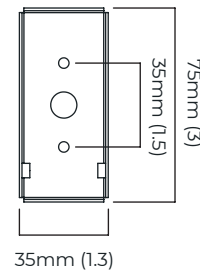

*Diagrams are not to scale.

SKU NUMBER	FINISH DESCRIPTION	VOLTAGE
ROMWAOBZHA-PL-240	bronze with alabaster stone	220 - 240V
ROMWAOBZHA-PL-110	bronze with alabaster stone	110 - 130V
ROMWAOSBHA-PL-240	satin brass with alabaster stone	220 - 240V
ROMWAOSBHA-PL-110	satin brass with alabaster stone	110 - 130V