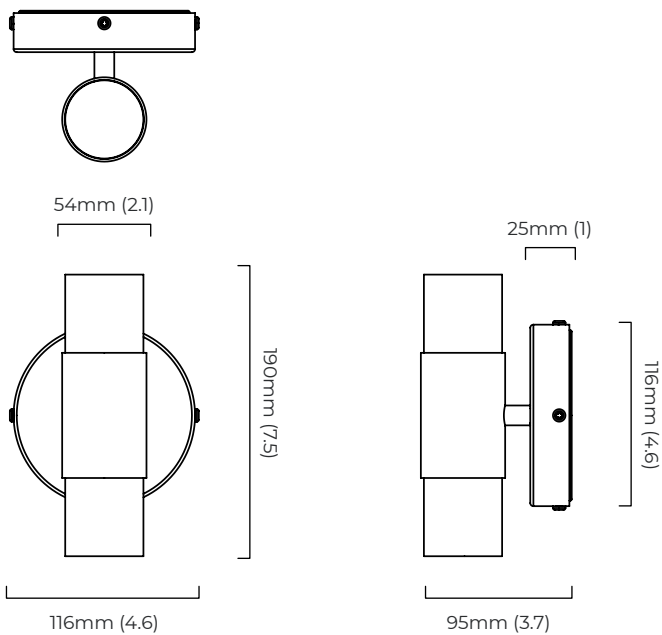

ROMA WALL - DALI-B

FINISH

bronze with alabaster stone
satin brass with alabaster stone

DIMENSIONS (body of fixture)

54 x 95 x 190 mm (w x d x h)

WEIGHT

2kg (4.4lbs)

ILLUMINATION

220-240v - integrated mains LED - 9w - 2700k
DALI converter to be installed in the wall rose

DIMMING

DALI compatible

WALL ROSE / PLATE

round wall rose - 116 x 25 mm (dia x h)

CERTIFICATION

*Diagrams are not to scale.

SKU NUMBER	FINISH DESCRIPTION	TYPE OF DALI	VOLTAGE
ROMWAOBZHA-DALIB-240	bronze with alabaster stone	DALI B included - The light will feature a deeper ceiling/wall rose. For use when there is no space in the existing ceiling/wall cavity	220 - 240V
ROMWAOBZHA-DALIB-240	satin brass with alabaster stone	DALI B included - The light will feature a deeper ceiling/wall rose. For use when there is no space in the existing ceiling/wall cavity	220 - 240V