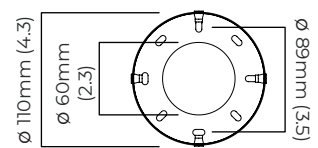

mounting plate dimensions