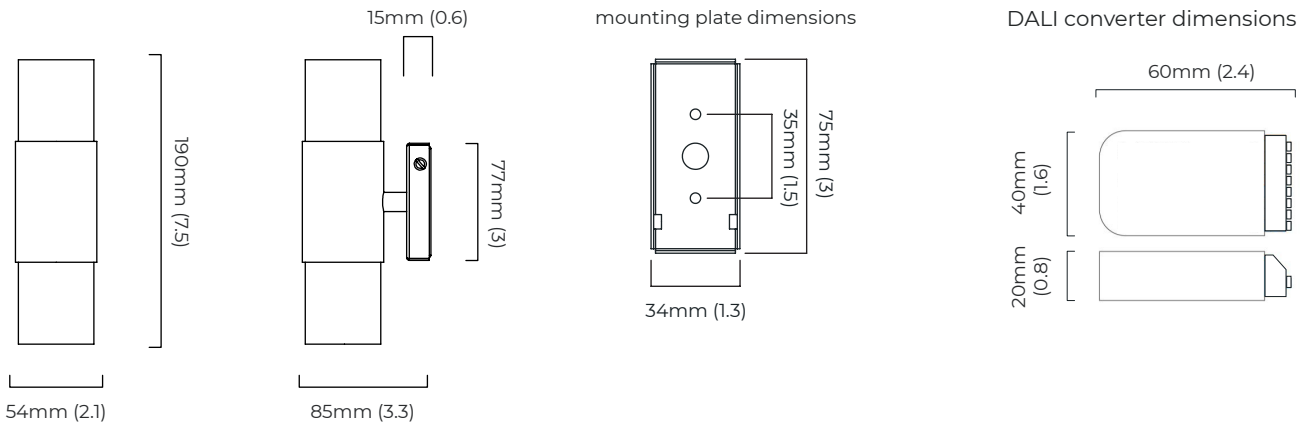

ROMA WALL - DALI-A

FINISH

bronze with alabaster stone
satin brass with alabaster stone

DIMENSIONS (body of fixture)

54 x 85 x 190 mm (w x d x h)

WEIGHT

2kg (4.4lbs)

ILLUMINATION

220-240v - integrated mains LED - 9w - 2700k
DALI converter to be installed in the wall/ceiling cavity

DIMMING

DALI compatible

WALL ROSE / PLATE

rectangular wall box - 39 x 15 x 77 mm (w x d x h)

CERTIFICATION

*Diagrams are not to scale.

SKU NUMBER	FINISH DESCRIPTION	TYPE OF DALI	VOLTAGE
ROMWAOBZHA-DALIA-240	bronze with alabaster stone	DALI A included - For lights that do not require aesthetic alterations. Dali can be fitted inside the ceiling/wall cavity	220 - 240V
ROMWAOBHA-DALIA-240	satin brass with alabaster stone	DALI A included - For lights that do not require aesthetic alterations. Dali can be fitted inside the ceiling/wall cavity	220 - 240V