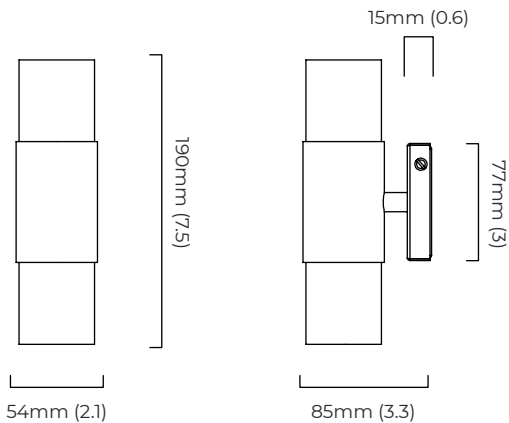

*Diagrams are not to scale.

SKU NUMBER	FINISH DESCRIPTION	VOLTAGE
ROMWAOBZHA-PL-240	bronze with alabaster stone	220 - 240V
ROMWAOBZHA-PL-110	bronze with alabaster stone	110 - 130V
ROMWAOSBHA-PL-240	satin brass with alabaster stone	220 - 240V
ROMWAOSBHA-PL-110	satin brass with alabaster stone	110 - 130V