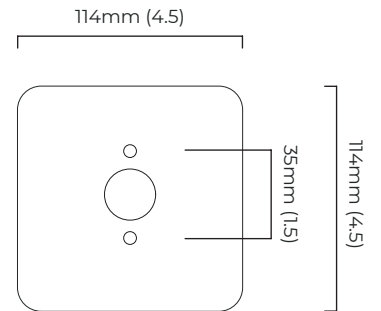

North America junction box cover

*Diagrams are not to scale.

SKU NUMBER	FINISH DESCRIPTION	VOLTAGE
ROMWAOBZHA-PL-240	bronze with alabaster stone	220 - 240V
ROMWAOBZHA-PL-110	bronze with alabaster stone	110 - 130V
ROMWAOSBHA-PL-240	satin brass with alabaster stone	220 - 240V
ROMWAOSBHA-PL-110	satin brass with alabaster stone	110 - 130V