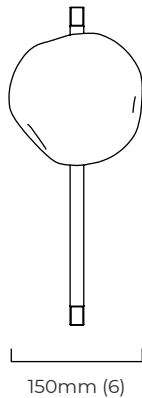

DIMENSIONS (body of fixture)

150 x 183 x 350 mm (w x d x h)

WEIGHT

1.5kg (3.3lbs)

ILLUMINATION

220-240v - 1 x E14 - 25w max (or 4.5w 2700k LED)

DIMMING

dimnable bulb required
 trailing edge dimmable / phase cut (rotary dimmer) - standard
 DALI option available (220-240v only)

WALL ROSE / PLATE

rectangular wall plate - 350 x 15 mm (w x h)

CERTIFICATION

flush fixing bracket

*Diagrams are not to scale.

SKU NUMBER	FINISH DESCRIPTION	VOLTAGE
GAIWATBZMO-240	bronze with matt opal	220 - 240V
GAIWATBZOG-240	bronze with shiny opal	220 - 240V
GAIWATBZSG-240	bronze with smoked	220 - 240V
GAIWATBZHF-240	bronze with smoked hand formed glass	220 - 240V
GAIWATSBMO-240	satin brass with matt opal	220 - 240V
GAIWATSBOG-240	satin brass with shiny opal	220 - 240V
GAIWATSBSC-240	satin brass with smoked	220 - 240V
GAIWATSBHF-240	satin brass with smoked hand formed glass	220 - 240V

DIMENSIONS (body of fixture)

150 x 183 x 350 mm (w x d x h)

WEIGHT

1.5kg (3.3lbs)

ILLUMINATION

220-240v - 1 x E14 - 25w max (or 4.5w 2700k LED)
 DALI converter to be installed in the cavity

DIMMING

dimnable bulb required
 DALI compatible

DIMENSIONS (body of fixture)

150 x 208 x 350 mm (w x d x h)

WEIGHT

1.5kg (3.3lbs)

ILLUMINATION

220-240v - 1 x E14 - 25w max (or 4.5w 2700k LED)
 DALI converter to be installed in the wall rose

DIMMING

dimnable bulb required
 DALI compatible