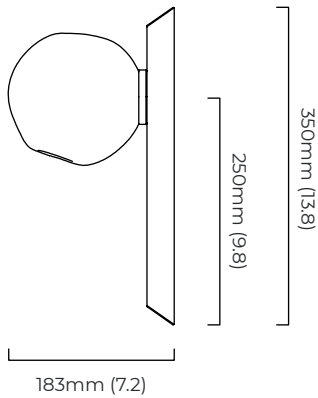

DIMENSIONS (body of fixture)

150 x 183 x 350 mm (w x d x h)

WEIGHT

1.5kg (3.3lbs)

ILLUMINATION

220-240v - 1 x E14 - 25w max (or 4.5w 2700k LED)

DIMMING

dimnable bulb required
 trailing edge dimmable / phase cut (rotary dimmer) - standard
 DALI option available (220-240v only)

WALL ROSE / PLATE

rectangular wall plate - 350 x 15 mm (w x h)

CERTIFICATION

flush fixing bracket

*Diagrams are not to scale.

SKU NUMBER	FINISH DESCRIPTION	VOLTAGE
GAIWATBZMO-240	bronze with matt opal	220 - 240V
GAIWATBZOG-240	bronze with shiny opal	220 - 240V
GAIWATBZSG-240	bronze with smoked	220 - 240V
GAIWATBZHF-240	bronze with smoked hand formed glass	220 - 240V
GAIWATSBMO-240	satin brass with matt opal	220 - 240V
GAIWATSBOG-240	satin brass with shiny opal	220 - 240V
GAIWATSBSC-240	satin brass with smoked	220 - 240V
GAIWATSBHF-240	satin brass with smoked hand formed glass	220 - 240V

DIMENSIONS (body of fixture)

150 x 183 x 350 mm (w x d x h)

WEIGHT

1.5kg (3.3lbs)

ILLUMINATION

220-240v - 1 x E14 - 25w max (or 4.5w 2700k LED)
 DALI converter to be installed in the cavity

DIMMING

dimnable bulb required
 DALI compatible

DIMENSIONS (body of fixture)

150 x 208 x 350 mm (w x d x h)

WEIGHT

1.5kg (3.3lbs)

ILLUMINATION

220-240v - 1 x E14 - 25w max (or 4.5w 2700k LED)
 DALI converter to be installed in the wall rose

DIMMING

dimnable bulb required
 DALI compatible