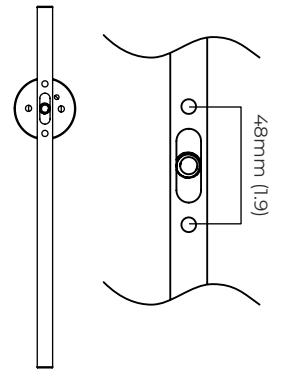

DIMENSIONS (body of fixture)

150 x 183 x 350 mm (w x d x h)

WEIGHT

1.5kg (3.3lbs)

ILLUMINATION

220-240v - 1 x E14 - 25w max (or 4.5w 2700k LED)

DIMMING

dimnable bulb required
 trailing edge dimmable / phase cut (rotary dimmer) - standard
 DALI option available (220-240v only)

WALL ROSE / PLATE

rectangular wall plate - 350 x 15 mm (w x h)

CERTIFICATION

flush fixing bracket

*Diagrams are not to scale.

SKU NUMBER	FINISH DESCRIPTION	VOLTAGE
GAIWATBZMO-240	bronze with matt opal	220 - 240V
GAIWATBZOG-240	bronze with shiny opal	220 - 240V
GAIWATBZSG-240	bronze with smoked	220 - 240V
GAIWATBZHF-240	bronze with smoked hand formed glass	220 - 240V
GAIWATSBMO-240	satin brass with matt opal	220 - 240V
GAIWATSBOG-240	satin brass with shiny opal	220 - 240V
GAIWATSBSC-240	satin brass with smoked	220 - 240V
GAIWATSBHF-240	satin brass with smoked hand formed glass	220 - 240V

DIMENSIONS (body of fixture)

150 x 183 x 350 mm (w x d x h)

WEIGHT

1.5kg (3.3lbs)

ILLUMINATION

220-240v - 1 x E14 - 25w max (or 4.5w 2700k LED)
 DALI converter to be installed in the cavity

DIMMING

dimnable bulb required
 DALI compatible

DIMENSIONS (body of fixture)

150 x 208 x 350 mm (w x d x h)

WEIGHT

1.5kg (3.3lbs)

ILLUMINATION

220-240v - 1 x E14 - 25w max (or 4.5w 2700k LED)
 DALI converter to be installed in the wall rose

DIMMING

dimnable bulb required
 DALI compatible