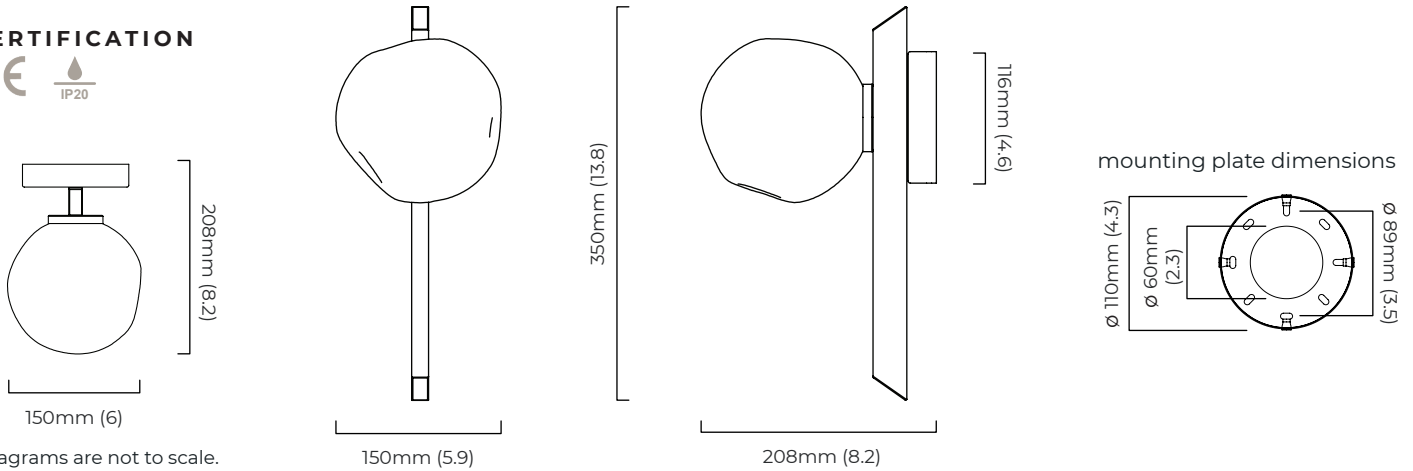

GAIA WALL TALL - FLUSH - DALI-B

FINISH

bronze with matt opal glass
bronze with shiny opal glass
bronze with smoked glass
bronze with smoked hand formed glass
satin brass with matt opal glass
satin brass with shiny opal glass
satin brass with smoked glass shade
satin brass with smoked hand formed glass

DIMENSIONS (body of fixture)

150 x 208 x 350 mm (w x d x h)

WEIGHT

1.5kg (3.3lbs)

ILLUMINATION

220-240v - 1 x E14 - 25w max (or 4.5w 2700k LED)
DALI converter to be installed in the wall rose

DIMMING

dimnable bulb required
DALI compatible

WALL ROSE / PLATE

round wall rose - $\varnothing$ 116 x 25 mm (dia x h)

CERTIFICATION

*Diagrams are not to scale.

SKU NUMBER	FINISH DESCRIPTION	TYPE OF DALI	VOLTAGE
GAIWATBZMO-DALIB-240	bronze with matt opal glass	DALI B included - The light will feature a deeper ceiling/wall rose. For use when there is no space in the existing ceiling/wall cavity	220 - 240V
GAIWATBZOG-DALIB-240	bronze with shiny opal glass	DALI B included - The light will feature a deeper ceiling/wall rose. For use when there is no space in the existing ceiling/wall cavity	220 - 240V
GAIWATBZSG-DALIB-240	bronze with smoked glass	DALI B included - The light will feature a deeper ceiling/wall rose. For use when there is no space in the existing ceiling/wall cavity	220 - 240V
GAIWATBZHF-DALIB-240	bronze with smoked hand fomred glass	DALI B included - The light will feature a deeper ceiling/wall rose. For use when there is no space in the existing ceiling/wall cavity	220 - 240V
GAIWATSBMO-DALIB-240	satin brass with matt opal glass	DALI B included - The light will feature a deeper ceiling/wall rose. For use when there is no space in the existing ceiling/wall cavity	220 - 240V
GAIWATSBOG-DALIB-240	satin brass with shiny opal glass	DALI B included - The light will feature a deeper ceiling/wall rose. For use when there is no space in the existing ceiling/wall cavity	220 - 240V
GAIWATBSBG-DALIB-240	satin brass with smoked glass	DALI B included - The light will feature a deeper ceiling/wall rose. For use when there is no space in the existing ceiling/wall cavity	220 - 240V
GAIWATSBHF-DALIB-240	satin brass with smoked hand formed glass	DALI B included - The light will feature a deeper ceiling/wall rose. For use when there is no space in the existing ceiling/wall cavity	220 - 240V