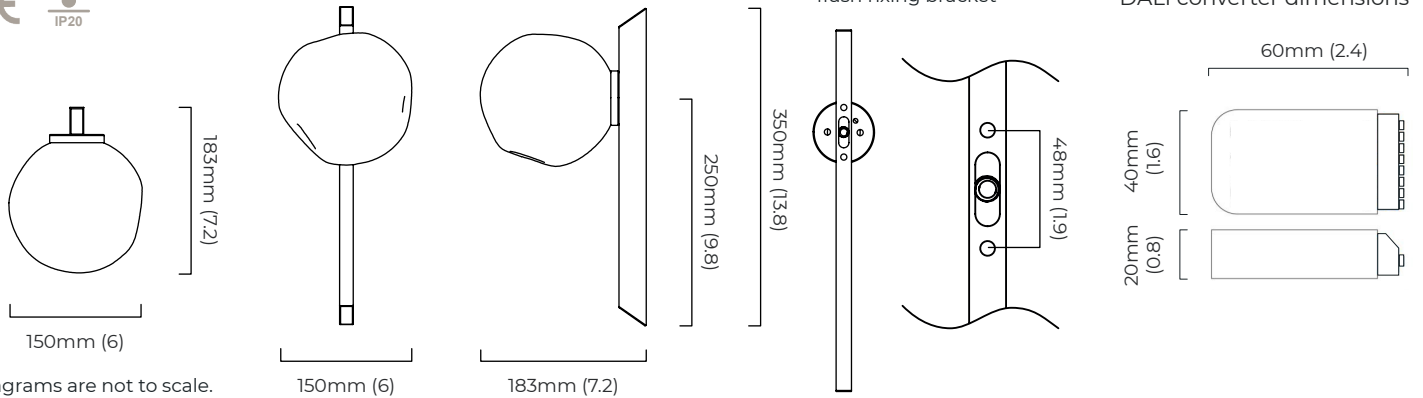

GAIA WALL TALL - FLUSH - DALI-A

FINISH

bronze with matt opal glass
bronze with shiny opal glass
bronze with smoked glass
bronze with smoked hand formed glass
satin brass with matt opal glass
satin brass with shiny opal glass
satin brass with smoked glass shade
satin brass with smoked hand formed glass

DIMENSIONS (body of fixture)

150 x 183 x 350 mm (w x d x h)

WEIGHT

1.5kg (3.3lbs)

ILLUMINATION

220-240v - 1 x E14 - 25w max (or 4.5w 2700k LED)
DALI converter to be installed in the cavity

DIMMING

dimnable bulb required
DALI compatible

WALL ROSE / PLATE

rectangular wall plate - 350 x 15 mm (w x h)

CERTIFICATION

*Diagrams are not to scale.

SKU NUMBER	FINISH DESCRIPTION	TYPE OF DALI	VOLTAGE
GAIWATBZMO-DALIA-240	bronze with matt opal glass	DALI A included - For lights that do not require aesthetic alterations. Dali can be fitted inside the ceiling/wall cavity	220 - 240V
GAIWATBZOG-DALIA-240	bronze with shiny opal glass	DALI A included - For lights that do not require aesthetic alterations. Dali can be fitted inside the ceiling/wall cavity	220 - 240V
GAIWATBZSG-DALIA-240	bronze with smoked glass	DALI A included - For lights that do not require aesthetic alterations. Dali can be fitted inside the ceiling/wall cavity	220 - 240V
GAIWATBZHF-DALIA-240	bronze with smoked hand formed glass	DALI A included - For lights that do not require aesthetic alterations. Dali can be fitted inside the ceiling/wall cavity	220 - 240V
GAIWATSBMO-DALIA-240	satin brass with matt opal glass	DALI A included - For lights that do not require aesthetic alterations. Dali can be fitted inside the ceiling/wall cavity	220 - 240V
GAIWATSBOG-DALIA-240	satin brass with shiny opal glass	DALI A included - For lights that do not require aesthetic alterations. Dali can be fitted inside the ceiling/wall cavity	220 - 240V
GAIWATSBSG-DALIA-240	satin brass with smoked glass	DALI A included - For lights that do not require aesthetic alterations. Dali can be fitted inside the ceiling/wall cavity	220 - 240V
GAIWATSBHF-DALIA-240	satin brass with smoked hand formed glass	DALI A included - For lights that do not require aesthetic alterations. Dali can be fitted inside the ceiling/wall cavity	220 - 240V