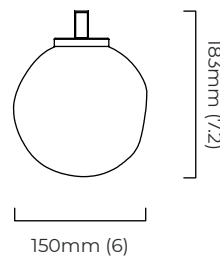

DIMENSIONS (body of fixture)

150 x 183 x 350 mm (w x d x h)

WEIGHT

1.5kg (3.3lbs)

ILLUMINATION

220-240v - 1 x E14 - 25w max (or 4.5w 2700k LED)

DIMMING

dimnable bulb required
 trailing edge dimmable / phase cut (rotary dimmer) - standard
 DALI option available (220-240v only)

WALL ROSE / PLATE

rectangular wall plate - 350 x 15 mm (w x h)

CERTIFICATION

flush fixing bracket

*Diagrams are not to scale.

SKU NUMBER	FINISH DESCRIPTION	VOLTAGE
GAIWATBZMO-240	bronze with matt opal	220 - 240V
GAIWATBZOG-240	bronze with shiny opal	220 - 240V
GAIWATBZSG-240	bronze with smoked	220 - 240V
GAIWATBZHF-240	bronze with smoked hand formed glass	220 - 240V
GAIWATSBMO-240	satin brass with matt opal	220 - 240V
GAIWATSBOG-240	satin brass with shiny opal	220 - 240V
GAIWATSBSC-240	satin brass with smoked	220 - 240V
GAIWATSBHF-240	satin brass with smoked hand formed glass	220 - 240V

DIMENSIONS (body of fixture)

150 x 183 x 350 mm (w x d x h)

WEIGHT

1.5kg (3.3lbs)

ILLUMINATION

220-240v - 1 x E14 - 25w max (or 4.5w 2700k LED)
 DALI converter to be installed in the cavity

DIMMING

dimnable bulb required
 DALI compatible

DIMENSIONS (body of fixture)

150 x 208 x 350 mm (w x d x h)

WEIGHT

1.5kg (3.3lbs)

ILLUMINATION

220-240v - 1 x E14 - 25w max (or 4.5w 2700k LED)
 DALI converter to be installed in the wall rose

DIMMING

dimnable bulb required
 DALI compatible