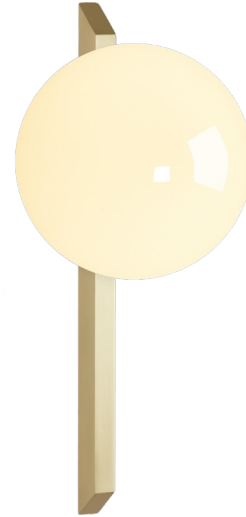

WALL ROSE / PLATE

rectangular wall plate - 350 x 15 mm (w x h)

CERTIFICATION

*Diagrams are not to scale.

SKU NUMBER	FINISH DESCRIPTION	TYPE OF DALI	VOLTAGE
GAIWATBZMO-DALIA-240	bronze with matt opal glass	DALI A included - For lights that do not require aesthetic alterations. Dali can be fitted inside the ceiling/wall cavity	220 - 240V
GAIWATBZOG-DALIA-240	bronze with shiny opal glass	DALI A included - For lights that do not require aesthetic alterations. Dali can be fitted inside the ceiling/wall cavity	220 - 240V
GAIWATBZSG-DALIA-240	bronze with smoked glass	DALI A included - For lights that do not require aesthetic alterations. Dali can be fitted inside the ceiling/wall cavity	220 - 240V
GAIWATBZHF-DALIA-240	bronze with smoked hand formed glass	DALI A included - For lights that do not require aesthetic alterations. Dali can be fitted inside the ceiling/wall cavity	220 - 240V
GAIWATSBMO-DALIA-240	satin brass with matt opal glass	DALI A included - For lights that do not require aesthetic alterations. Dali can be fitted inside the ceiling/wall cavity	220 - 240V
GAIWATSBOG-DALIA-240	satin brass with shiny opal glass	DALI A included - For lights that do not require aesthetic alterations. Dali can be fitted inside the ceiling/wall cavity	220 - 240V
GAIWATSBSG-DALIA-240	satin brass with smoked glass	DALI A included - For lights that do not require aesthetic alterations. Dali can be fitted inside the ceiling/wall cavity	220 - 240V
GAIWATSBHF-DALIA-240	satin brass with smoked hand formed glass	DALI A included - For lights that do not require aesthetic alterations. Dali can be fitted inside the ceiling/wall cavity	220 - 240V