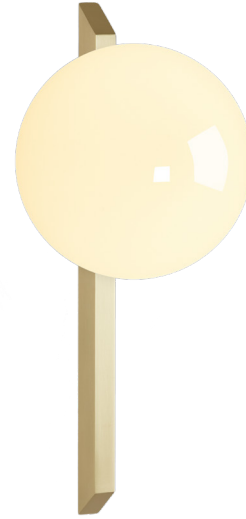

GAIA WALL TALL - FLUSH

FINISH

bronze with matt opal glass
 bronze with shiny opal glass
 bronze with smoked glass
 bronze with smoked hand formed glass
 satin brass with matt opal glass
 satin brass with shiny opal glass
 satin brass with smoked glass shade
 satin brass with smoked hand formed glass

DIMENSIONS (body of fixture)

150 x 183 x 350 mm (w x d x h)

WEIGHT

1.5kg (3.3lbs)

ILLUMINATION

220-240v - 1 x E14 - 25w max (or 4.5w 2700k LED)

DIMMING

dimnable bulb required
 trailing edge dimmable / phase cut (rotary dimmer) - standard
 DALI option available (220-240v only)

WALL ROSE / PLATE

rectangular wall plate - 350 x 15 mm (w x h)

CERTIFICATION

flush fixing bracket

*Diagrams are not to scale.

SKU NUMBER	FINISH DESCRIPTION	VOLTAGE
GAIWATBZMO-240	bronze with matt opal	220 - 240V
GAIWATBZOG-240	bronze with shiny opal	220 - 240V
GAIWATBZSG-240	bronze with smoked	220 - 240V
GAIWATBZHF-240	bronze with smoked hand formed glass	220 - 240V
GAIWATSBMO-240	satin brass with matt opal	220 - 240V
GAIWATSBOG-240	satin brass with shiny opal	220 - 240V
GAIWATSBSC-240	satin brass with smoked	220 - 240V
GAIWATSBHF-240	satin brass with smoked hand formed glass	220 - 240V