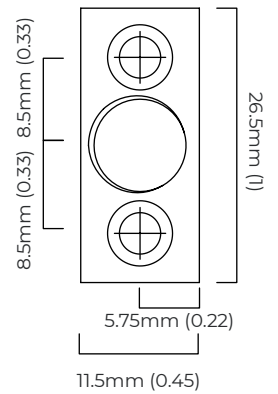

DIMENSIONS (body of fixture)

150 x 190 x 183 mm (w x d x h)

WEIGHT

1.5kg (3.3lbs)

ILLUMINATION

220-240v - 1 x E14 - 25w max (or 4.5w 2700k LED)

DIMMING

dimmable bulb required
 trailing edge dimmable / phase cut (rotary dimmer) - standard
 DALI option available (220-240v only)

WALL ROSE / PLATE

rectangular wall plate - 15 x 30 mm (w x h)

CERTIFICATION

Flush fixing bracket

*Diagrams are not to scale.

SKU NUMBER	FINISH DESCRIPTION	VOLTAGE
GAIWAOBZMO-240	bronze with matt opal	220 - 240V
GAIWAOBZOG-240	bronze with shiny opal	220 - 240V
GAIWAOBZSG-240	bronze with smoked	220 - 240V
GAIWAOBZHF-240	bronze with smoked hand formed glass	220 - 240V
GAIWAOSBMO-240	satin brass with matt opal	220 - 240V
GAIWAOSBOG-240	satin brass with shiny opal	220 - 240V
GAIWAOSBSG-240	satin brass with smoked	220 - 240V
GAIWAOSBHF-240	satin brass with smoked hand formed glass	220 - 240V

DIMENSIONS (body of fixture)

150 x 190 x 183 mm (w x d x h)

WEIGHT

1.5kg (3.3lbs)

ILLUMINATION

220-240v - 1 x E14 - 25w max (or 4.5w 2700k LED)
 DALI converter to be installed in the cavity

DIMMING

dimnable bulb required
 DALI compatible

DIMENSIONS (body of fixture)

150 x 215 x 183 mm (w x d x h)

WEIGHT

1.5kg (3.3lbs)

ILLUMINATION

220-240v - 1 x E14 - 25w max (or 4.5w 2700k LED)
 DALI converter to be installed in the wall rose

DIMMING

dimnable bulb required
 DALI compatible