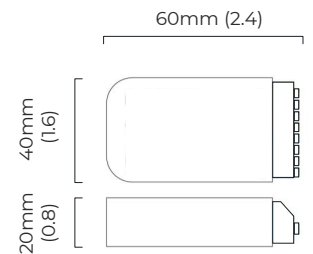

DALI converter dimensions

*Diagrams are not to scale.

SKU NUMBER	FINISH DESCRIPTION	TYPE OF DALI	VOLTAGE
GAIWAOBZMO-DALIA-240	bronze with matt opal glass	DALI A included - For lights that do not require aesthetic alterations. Dali can be fitted inside the ceiling/wall cavity	220 - 240V
GAIWAOBZOG-DALIA-240	bronze with shiny opal glass	DALI A included - For lights that do not require aesthetic alterations. Dali can be fitted inside the ceiling/wall cavity	220 - 240V
GAIWAOBZSG-DALIA-240	bronze with smoked glass	DALI A included - For lights that do not require aesthetic alterations. Dali can be fitted inside the ceiling/wall cavity	220 - 240V
GAIWAOBZHF-DALIA-240	bronze with smoked hand formed glass	DALI A included - For lights that do not require aesthetic alterations. Dali can be fitted inside the ceiling/wall cavity	220 - 240V
GAIWAOSBMO-DALIA-240	satin brass with matt opal glass	DALI A included - For lights that do not require aesthetic alterations. Dali can be fitted inside the ceiling/wall cavity	220 - 240V
GAIWAOSBOG-DALIA-240	satin brass with shiny glass	DALI A included - For lights that do not require aesthetic alterations. Dali can be fitted inside the ceiling/wall cavity	220 - 240V
GAIWAOSBSG-DALIA-240	satin brass with smoked opal glass	DALI A included - For lights that do not require aesthetic alterations. Dali can be fitted inside the ceiling/wall cavity	220 - 240V
GAIWAOSBHF-DALIA-240	satin brass with smoked hand formed glass	DALI A included - For lights that do not require aesthetic alterations. Dali can be fitted inside the ceiling/wall cavity	220 - 240V