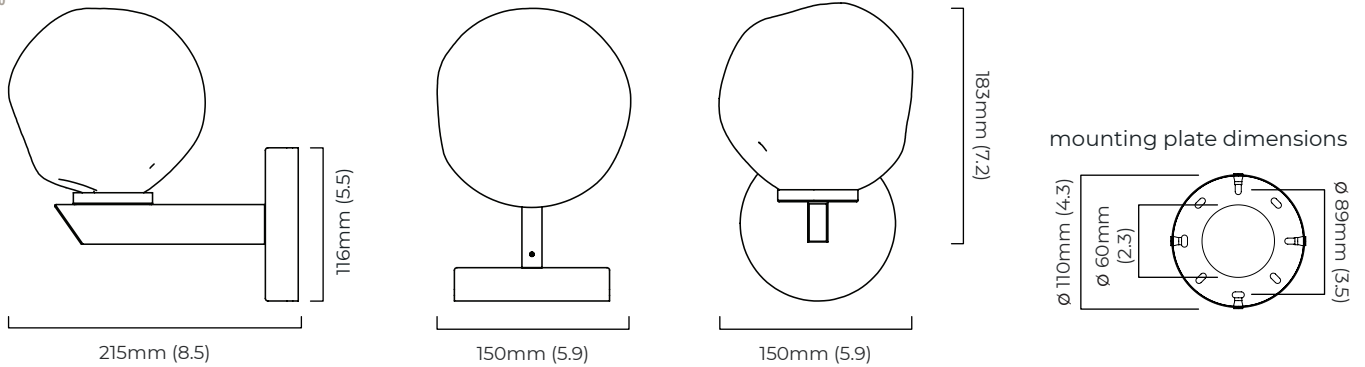

GAIA WALL - FLUSH - DALI-B

FINISH

bronze with matt opal glass
bronze with shiny opal glass
bronze with smoked glass
bronze with smoked hand formed glass
satin brass with matt opal glass
satin brass with shiny opal glass
satin brass with smoked glass shade
satin brass with smoked hand formed glass

DIMENSIONS (body of fixture)

150 x 215 x 183 mm (w x d x h)

WEIGHT

1.5kg (3.3lbs)

ILLUMINATION

220-240v - 1 x E14 - 25w max (or 4.5w 2700k LED)
DALI converter to be installed in the wall rose

DIMMING

dimnable bulb required
DALI compatible

WALL ROSE / PLATE

round wall rose - $\varnothing$ 116 x 25 mm (dia x h)

CERTIFICATION

*Diagrams are not to scale.

SKU NUMBER	FINISH DESCRIPTION	TYPE OF DALI	VOLTAGE
GAIWAOBZMO-DALIB-240	bronze with matt opal glass	DALI B included - The light will feature a deeper ceiling/wall rose. For use when there is no space in the existing ceiling/wall cavity	220 - 240V
GAIWAOBZOG-DALIB-240	bronze with shiny opal glass	DALI B included - The light will feature a deeper ceiling/wall rose. For use when there is no space in the existing ceiling/wall cavity	220 - 240V
GAIWAOBZSG-DALIB-240	bronze with smoked glass	DALI B included - The light will feature a deeper ceiling/wall rose. For use when there is no space in the existing ceiling/wall cavity	220 - 240V
GAIWAOBZHF-DALIB-240	bronze with smoked hand formed glass	DALI B included - The light will feature a deeper ceiling/wall rose. For use when there is no space in the existing ceiling/wall cavity	220 - 240V
GAIWAOSBMO-DALIB-240	satin brass with matt opal glass	DALI B included - The light will feature a deeper ceiling/wall rose. For use when there is no space in the existing ceiling/wall cavity	220 - 240V
GAIWAOSBOG-DALIB-240	satin brass with shiny opal glass	DALI B included - The light will feature a deeper ceiling/wall rose. For use when there is no space in the existing ceiling/wall cavity	220 - 240V
GAIWAOSBSG-DALIB-240	satin brass with smoked glass	DALI B included - The light will feature a deeper ceiling/wall rose. For use when there is no space in the existing ceiling/wall cavity	220 - 240V
GAIWAOSBHF-DALIB-240	satin brass with smoked hand formed glass	DALI B included - The light will feature a deeper ceiling/wall rose. For use when there is no space in the existing ceiling/wall cavity	220 - 240V