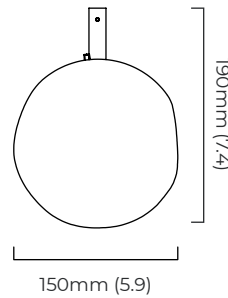

DIMENSIONS (body of fixture)

150 x 190 x 183 mm (w x d x h)

WEIGHT

1.5kg (3.3lbs)

ILLUMINATION

220-240v - 1 x E14 - 25w max (or 4.5w 2700k LED)

DIMMING

dimmable bulb required
 trailing edge dimmable / phase cut (rotary dimmer) - standard
 DALI option available (220-240v only)

WALL ROSE / PLATE

rectangular wall plate - 15 x 30 mm (w x h)

CERTIFICATION

Flush fixing bracket

*Diagrams are not to scale.

SKU NUMBER	FINISH DESCRIPTION	VOLTAGE
GAIWAOBZMO-240	bronze with matt opal	220 - 240V
GAIWAOBZOG-240	bronze with shiny opal	220 - 240V
GAIWAOBZSG-240	bronze with smoked	220 - 240V
GAIWAOBZHF-240	bronze with smoked hand formed glass	220 - 240V
GAIWAOSBMO-240	satin brass with matt opal	220 - 240V
GAIWAOSBOG-240	satin brass with shiny opal	220 - 240V
GAIWAOSBSG-240	satin brass with smoked	220 - 240V
GAIWAOSBHF-240	satin brass with smoked hand formed glass	220 - 240V

DIMENSIONS (body of fixture)

150 x 190 x 183 mm (w x d x h)

WEIGHT

1.5kg (3.3lbs)

ILLUMINATION

220-240v - 1 x E14 - 25w max (or 4.5w 2700k LED)
 DALI converter to be installed in the cavity

DIMMING

dimnable bulb required
 DALI compatible

DIMENSIONS (body of fixture)

150 x 215 x 183 mm (w x d x h)

WEIGHT

1.5kg (3.3lbs)

ILLUMINATION

220-240v - 1 x E14 - 25w max (or 4.5w 2700k LED)
 DALI converter to be installed in the wall rose

DIMMING

dimnable bulb required
 DALI compatible