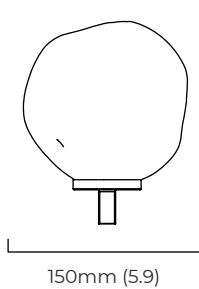

DIMENSIONS (body of fixture)

150 x 190 x 183 mm (w x d x h)

WEIGHT

1.5kg (3.3lbs)

ILLUMINATION

220-240v - 1 x E14 - 25w max (or 4.5w 2700k LED)

DIMMING

dimmable bulb required
 trailing edge dimmable / phase cut (rotary dimmer) - standard
 DALI option available (220-240v only)

WALL ROSE / PLATE

rectangular wall plate - 15 x 30 mm (w x h)

CERTIFICATION

Flush fixing bracket

*Diagrams are not to scale.

SKU NUMBER	FINISH DESCRIPTION	VOLTAGE
GAIWAOBZMO-240	bronze with matt opal	220 - 240V
GAIWAOBZOG-240	bronze with shiny opal	220 - 240V
GAIWAOBZSG-240	bronze with smoked	220 - 240V
GAIWAOBZHF-240	bronze with smoked hand formed glass	220 - 240V
GAIWAOSBMO-240	satin brass with matt opal	220 - 240V
GAIWAOSBOG-240	satin brass with shiny opal	220 - 240V
GAIWAOSBSG-240	satin brass with smoked	220 - 240V
GAIWAOSBHF-240	satin brass with smoked hand formed glass	220 - 240V

DIMENSIONS (body of fixture)

150 x 190 x 183 mm (w x d x h)

WEIGHT

1.5kg (3.3lbs)

ILLUMINATION

220-240v - 1 x E14 - 25w max (or 4.5w 2700k LED)
 DALI converter to be installed in the cavity

DIMMING

dimnable bulb required
 DALI compatible

DIMENSIONS (body of fixture)

150 x 215 x 183 mm (w x d x h)

WEIGHT

1.5kg (3.3lbs)

ILLUMINATION

220-240v - 1 x E14 - 25w max (or 4.5w 2700k LED)
 DALI converter to be installed in the wall rose

DIMMING

dimnable bulb required
 DALI compatible