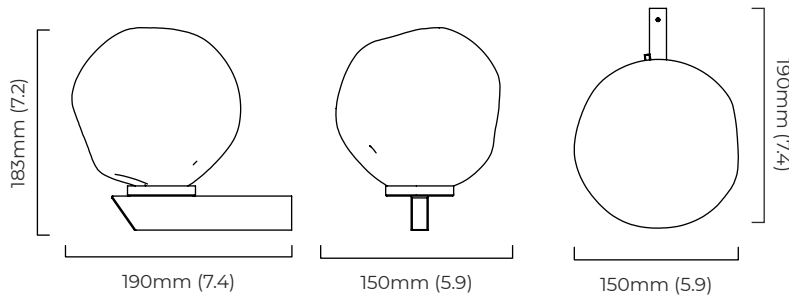

GAIA WALL - FLUSH - DALI-A

FINISH

bronze with matt opal glass
bronze with shiny opal glass
bronze with smoked glass
bronze with smoked hand formed glass
satin brass with matt opal glass
satin brass with shiny opal glass
satin brass with smoked glass shade
satin brass with smoked hand formed glass

DIMENSIONS (body of fixture)

150 x 190 x 183 mm (w x d x h)

WEIGHT

1.5kg (3.3lbs)

ILLUMINATION

220-240v - 1 x E14 - 25w max (or 4.5w 2700k LED)
DALI converter to be installed in the cavity

DIMMING

dimnable bulb required
DALI compatible

WALL ROSE / PLATE

rectangular wall plate - 15 x 30 mm (w x h)

CERTIFICATION