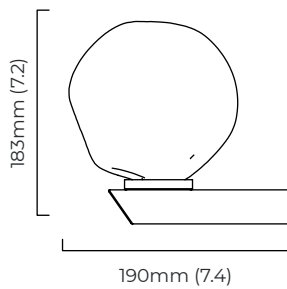

DIMENSIONS (body of fixture)

150 x 190 x 183 mm (w x d x h)

WEIGHT

1.5kg (3.3lbs)

ILLUMINATION

220-240v - 1 x E14 - 25w max (or 4.5w 2700k LED)

DIMMING

dimmable bulb required
 trailing edge dimmable / phase cut (rotary dimmer) - standard
 DALI option available (220-240v only)

WALL ROSE / PLATE

rectangular wall plate - 15 x 30 mm (w x h)

CERTIFICATION

Flush fixing bracket

*Diagrams are not to scale.

SKU NUMBER	FINISH DESCRIPTION	VOLTAGE
GAIWAOBZMO-240	bronze with matt opal	220 - 240V
GAIWAOBZOG-240	bronze with shiny opal	220 - 240V
GAIWAOBZSG-240	bronze with smoked	220 - 240V
GAIWAOBZHF-240	bronze with smoked hand formed glass	220 - 240V
GAIWAOSBMO-240	satin brass with matt opal	220 - 240V
GAIWAOSBOG-240	satin brass with shiny opal	220 - 240V
GAIWAOSBSG-240	satin brass with smoked	220 - 240V
GAIWAOSBHF-240	satin brass with smoked hand formed glass	220 - 240V

DIMENSIONS (body of fixture)

150 x 190 x 183 mm (w x d x h)

WEIGHT

1.5kg (3.3lbs)

ILLUMINATION

220-240v - 1 x E14 - 25w max (or 4.5w 2700k LED)
 DALI converter to be installed in the cavity

DIMMING

dimnable bulb required
 DALI compatible

DIMENSIONS (body of fixture)

150 x 215 x 183 mm (w x d x h)

WEIGHT

1.5kg (3.3lbs)

ILLUMINATION

220-240v - 1 x E14 - 25w max (or 4.5w 2700k LED)
 DALI converter to be installed in the wall rose

DIMMING

dimnable bulb required
 DALI compatible