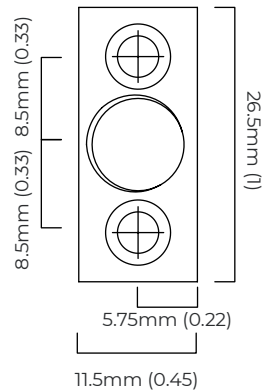

Flush fixing bracket