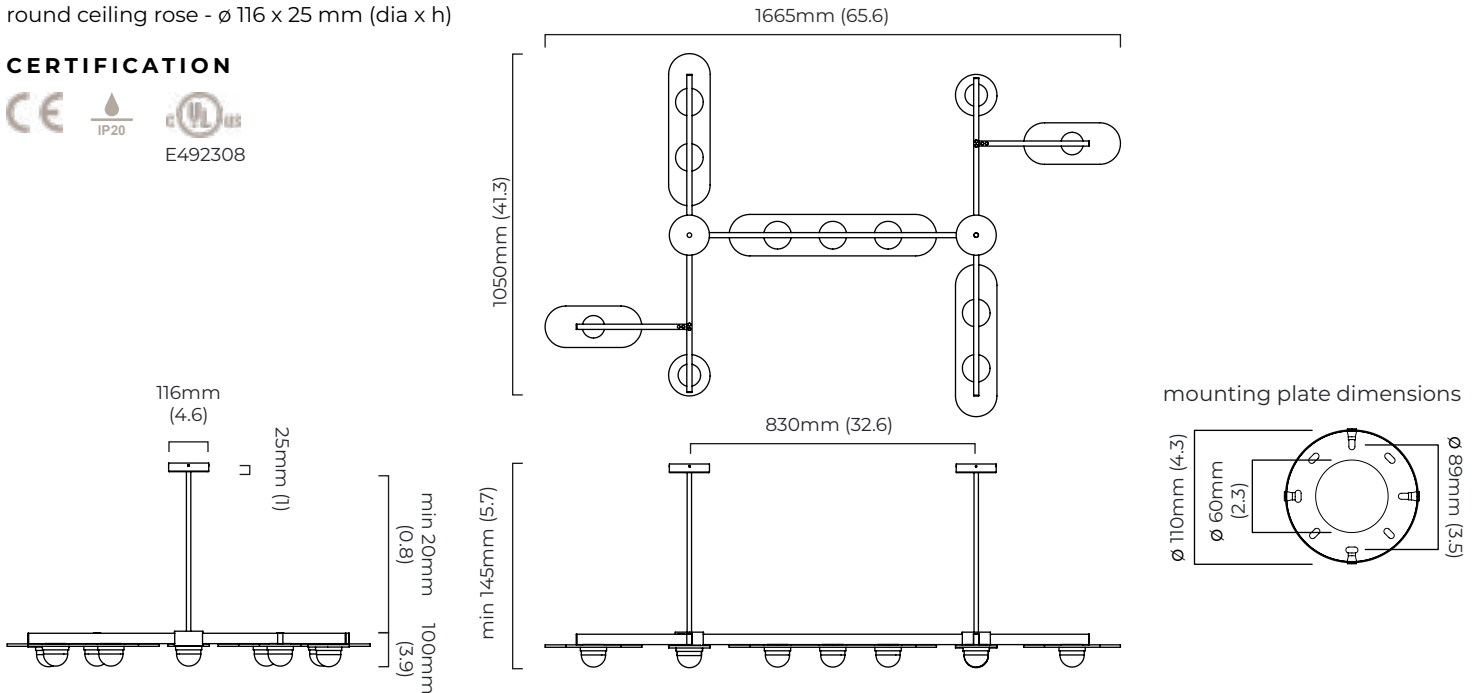

MODULO CHANDELIER GRID 11

FINISH

bronze with smoked kiln cast glass and opal glass shades
satin brass with smoked kiln cast glass and opal glass shades

DIMENSIONS (body of fixture)

1665 x 1050 x 100 mm (w x d x h)

WEIGHT

18kg (39.7lbs)

please ensure ceiling structure is strong enough to support the weight of the light

OVERALL DROP

minimum 145 mm

maximum on request 6125 mm

supplied with 1000 mm drop rod

ILLUMINATION

round ceiling rose - \varnothing 116 x 25 mm (dia x h)

CERTIFICATION

*Diagrams are not to scale.

SKU NUMBER	FINISH DESCRIPTION	VOLTAGE
MODCH11BZSKMO-240	bronze with smoked kiln cast glass and opal glass shades	220 - 240V
MODCH11SBSKMO-240	satin brass with smoked kiln cast glass and opal glass shades	220 - 240V
MODCH11BZSKMO-110	bronze with smoked kiln cast glass and opal glass shades	110 - 130V
MODCH11SBSKMO-110	satin brass with smoked kiln cast glass and opal glass shades	110 - 130V

MODULO CHANDELIER GRID 11 - DALI-A

FINISH

bronze with smoked kiln cast glass and opal glass shades
satin brass with smoked kiln cast glass and opal glass shades

DIMENSIONS (body of fixture)

1665 x 1050 x 100 mm (w x d x h)