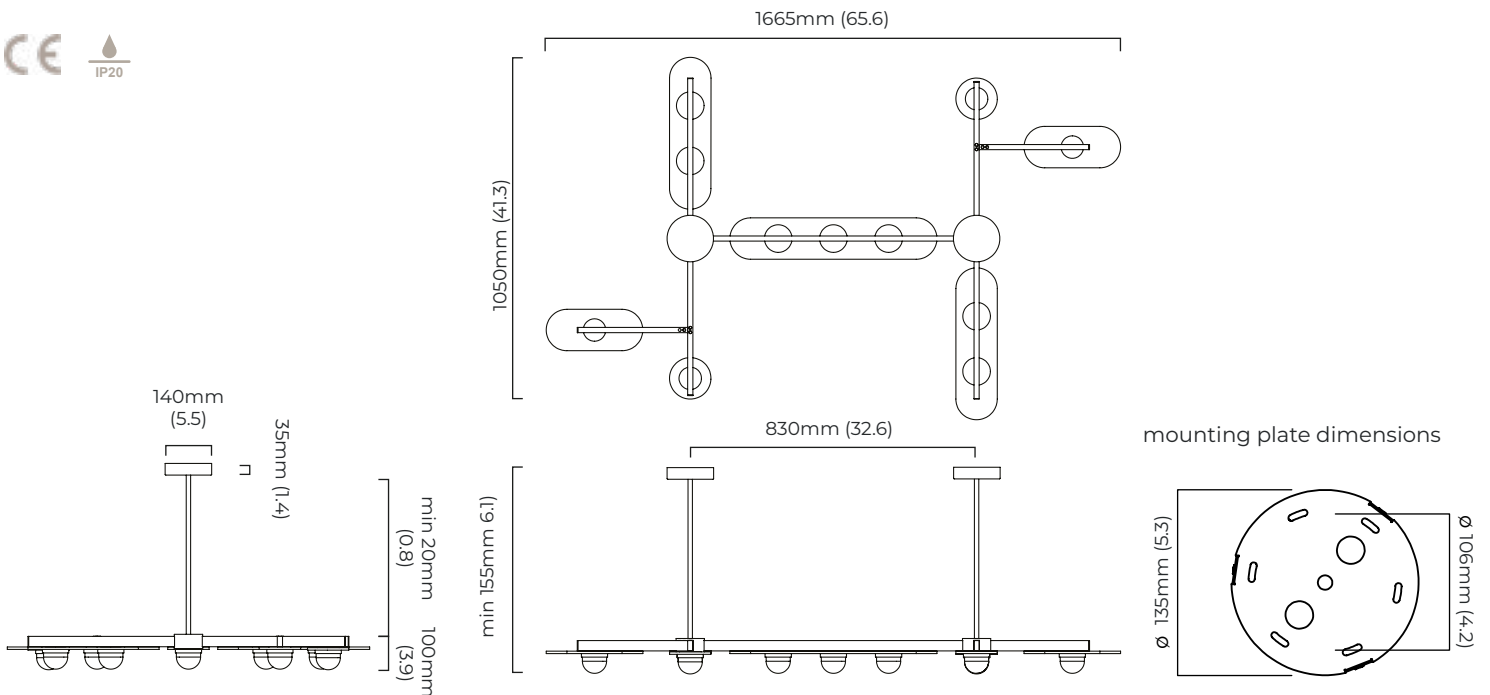

MODULO CHANDELIER GRID 11 - DALI-A

FINISH

bronze with smoked kiln cast glass and opal glass shades
satin brass with smoked kiln cast glass and opal glass shades

DIMENSIONS (body of fixture)

1665 x 1050 x 100 mm (w x d x h)

MODULO CHANDELIER GRID 11 - DALI-B

FINISH

bronze with smoked kiln cast glass and opal glass shades
satin brass with smoked kiln cast glass and opal glass shades

DIMENSIONS (body of fixture)

1665 x 1050 x 100 mm (w x d x h)

WEIGHT

18kg (39.7lbs)

please ensure ceiling structure is strong enough to support the weight of the light

OVERALL DROP

minimum 155 mm

maximum on request 6135 mm

supplied with 1000 mm drop rod

ILLUMINATION

220-240v - integrated mains LED - 49.5w - 2700k

DALI converter to be installed in the ceiling rose

DIMMING

DALI compatible

CEILING ROSE / PLATE

round ceiling rose - \varnothing 140 x 35 mm (dia x h)

CERTIFICATION