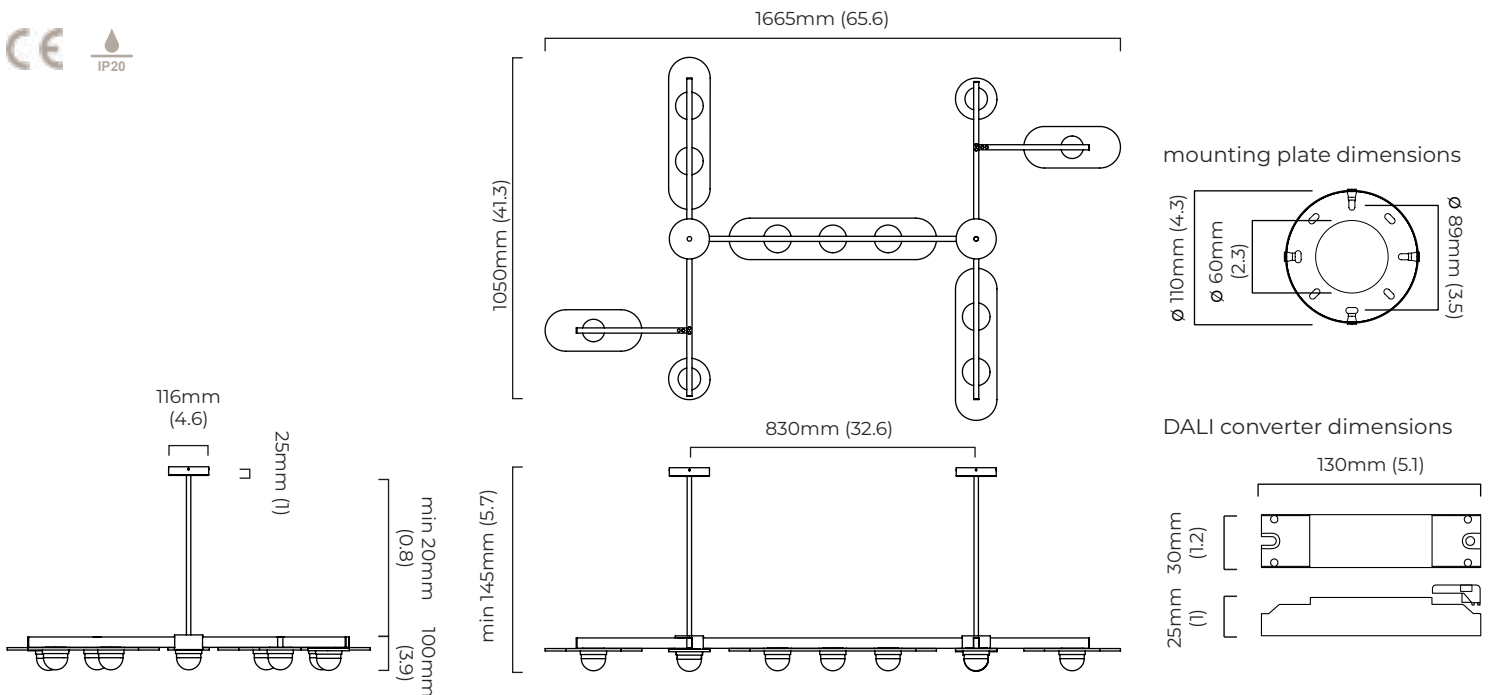

WEIGHT

18kg (39.7lbs)

please ensure ceiling structure is strong enough to support the weight of the light

OVERALL DROP

minimum 145 mm

maximum on request 6125 mm

supplied with 1000 mm drop rod

ILLUMINATION

220-240v - integrated mains LED - 49.5w - 2700k

DALI converter to be installed in the ceiling cavity

DIMMING

DALI compatible

CEILING ROSE / PLATE

round ceiling rose - \varnothing 116 x 25 mm (dia x h)

CERTIFICATION

*Diagrams are not to scale.

SKU NUMBER	FINISH DESCRIPTION	TYPE OF DALI	VOLTAGE
MODCH11BZSKMO-DALIA-240	bronze with smoked kiln cast glass and opal glass shades	DALI A included - For lights that do not require aesthetic alterations. Dali can be fitted inside the ceiling/wall cavity	220 - 240V
MODCH11SBSKMO-DALIA-240	satin brass with smoked kiln cast glass and opal glass shades	DALI A included - For lights that do not require aesthetic alterations. Dali can be fitted inside the ceiling/wall cavity	220 - 240V

MODULO CHANDELIER GRID 11 - DALI-B

FINISH

bronze with smoked kiln cast glass and opal glass shades
satin brass with smoked kiln cast glass and opal glass shades

DIMENSIONS (body of fixture)

1665 x 1050 x 100 mm (w x d x h)