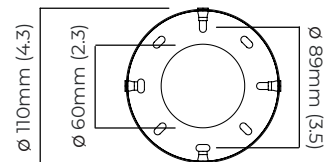

PENDULUM WALL

FINISH

bronze with smoked glass
satin brass with smoked glass

DIMENSIONS (body of fixture)

ø 320 x 150 mm (dia x d)

WEIGHT

5kg (11lbs)

ILLUMINATION

CERTIFICATION

mounting plate dimensions

*Diagrams are not to scale.

SKU NUMBER	FINISH DESCRIPTION	VOLTAGE
PENWAOBZSG-240	bronze with smoked glass	220 - 240V
PENWAOSBSG-240	satin brass with smoked glass	220 - 240V
PENWAOBZSG-110	bronze with smoked glass	110 - 130V
PENWAOSBSG-110	satin brass with smoked glass	110 - 130V

PENDULUM WALL - DALI-A

FINISH

bronze with smoked glass
satin brass with smoked glass

DIMENSIONS (body of fixture)

ø 320 x 150 mm (dia x d)

WEIGHT

5kg (11lbs)

ILLUMINATION

rectangular wall box - ø 116 x 35 mm (dia x d)

CERTIFICATION

mounting plate dimensions

LED driver dimensions

*Diagrams are not to scale.

SKU NUMBER	FINISH DESCRIPTION	TYPE OF DALI	VOLTAGE
PENWAOBZSG-DALIA-240	bronze with smoked glass	DALI A included - For lights that do not require aesthetic alterations. Dali can be fitted inside the ceiling/wall cavity	220 - 240V
PENWAOBSBG-DALIA-240	satin brass with smoked glass	DALI A included - For lights that do not require aesthetic alterations. Dali can be fitted inside the ceiling/wall cavity	220 - 240V