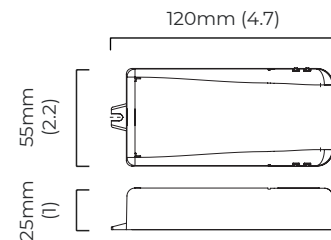

PENDULUM WALL

FINISH

bronze with smoked glass
satin brass with smoked glass

DIMENSIONS (body of fixture)

ø 320 x 150 mm (dia x d)

WEIGHT

5kg (11lbs)

ILLUMINATION

PENDULUM WALL - DALI-A

FINISH

bronze with smoked glass
satin brass with smoked glass

DIMENSIONS (body of fixture)

ø 320 x 150 mm (dia x d)

WEIGHT

5kg (11lbs)

ILLUMINATION

rectangular wall box - ø 116 x 35 mm (dia x d)

CERTIFICATION

mounting plate dimensions

LED driver dimensions

*Diagrams are not to scale.

SKU NUMBER	FINISH DESCRIPTION	TYPE OF DALI	VOLTAGE
PENWAOBZSG-DALIA-240	bronze with smoked glass	DALI A included - For lights that do not require aesthetic alterations. Dali can be fitted inside the ceiling/wall cavity	220 - 240V
PENWAOBSBG-DALIA-240	satin brass with smoked glass	DALI A included - For lights that do not require aesthetic alterations. Dali can be fitted inside the ceiling/wall cavity	220 - 240V

PENDULUM WALL - DALI-B

FINISH

bronze with smoked glass
satin brass with smoked glass

DIMENSIONS (body of fixture)

ø 320 x 150 mm (dia x d)

WEIGHT

5kg (11lbs)

ILLUMINATION