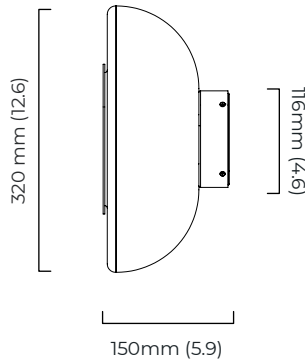

PENDULUM WALL

FINISH

bronze with smoked glass
satin brass with smoked glass

DIMENSIONS (body of fixture)

ø 320 x 150 mm (dia x d)

WEIGHT

5kg (11lbs)

ILLUMINATION

220-240v - integrated LED - 8w - 2700k
110-130v - integrated LED - 8w - 2700k
LED driver to be installed in the wall/ceiling rose
drivers must be installed up to 20 meters from the body of the light

DIMMING

trailing edge dimmable / phase cut (rotary dimmer) - standard
DALI option available (220-240v only)
0/1-10v (220-240v or 110-130v) - on request

WALL ROSE / PLATE

rectangular wall box - ø 116 x 35 mm (dia x d)

CERTIFICATION