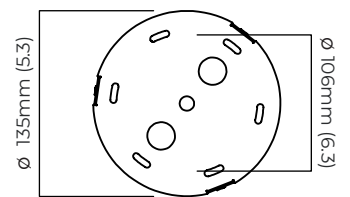

PENDULUM WALL - DALI-A

FINISH

bronze with smoked glass
satin brass with smoked glass

DIMENSIONS (body of fixture)

ø 320 x 150 mm (dia x d)

WEIGHT

5kg (11lbs)

ILLUMINATION

rectangular wall box - ø 116 x 35 mm (dia x d)

CERTIFICATION

mounting plate dimensions

LED driver dimensions

*Diagrams are not to scale.

SKU NUMBER	FINISH DESCRIPTION	TYPE OF DALI	VOLTAGE
PENWAOBZSG-DALIA-240	bronze with smoked glass	DALI A included - For lights that do not require aesthetic alterations. Dali can be fitted inside the ceiling/wall cavity	220 - 240V
PENWAOBSBG-DALIA-240	satin brass with smoked glass	DALI A included - For lights that do not require aesthetic alterations. Dali can be fitted inside the ceiling/wall cavity	220 - 240V

PENDULUM WALL - DALI-B

FINISH

bronze with smoked glass
satin brass with smoked glass

DIMENSIONS (body of fixture)

ø 320 x 150 mm (dia x d)

WEIGHT

5kg (11lbs)

ILLUMINATION

220-240v - integrated LED - 8w - 2700k
DALI LED driver to be installed in the wall/ceiling rose

DIMMING

DALI compatible

WALL ROSE / PLATE

rectangular wall box - ø 140 x 35 mm (dia x d)

CERTIFICATION

mounting plate dimensions