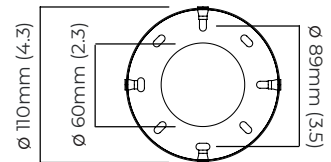

CERTIFICATION

mounting plate dimensions

*Diagrams are not to scale.

SKU NUMBER	FINISH DESCRIPTION	VOLTAGE
PENWAOBZSG-240	bronze with smoked glass	220 - 240V
PENWAOSBSG-240	satin brass with smoked glass	220 - 240V
PENWAOBZSG-110	bronze with smoked glass	110 - 130V
PENWAOSBSG-110	satin brass with smoked glass	110 - 130V

PENDULUM WALL - DALI-A

FINISH

bronze with smoked glass
satin brass with smoked glass

DIMENSIONS (body of fixture)

ø 320 x 150 mm (dia x d)

WEIGHT

5kg (11lbs)

ILLUMINATION

rectangular wall box - ø 116 x 35 mm (dia x d)

CERTIFICATION

mounting plate dimensions

LED driver dimensions

*Diagrams are not to scale.

SKU NUMBER	FINISH DESCRIPTION	TYPE OF DALI	VOLTAGE
PENWAOBZSG-DALIA-240	bronze with smoked glass	DALI A included - For lights that do not require aesthetic alterations. Dali can be fitted inside the ceiling/wall cavity	220 - 240V
PENWAOBSBG-DALIA-240	satin brass with smoked glass	DALI A included - For lights that do not require aesthetic alterations. Dali can be fitted inside the ceiling/wall cavity	220 - 240V

PENDULUM WALL - DALI-B

FINISH

bronze with smoked glass
satin brass with smoked glass

DIMENSIONS (body of fixture)

ø 320 x 150 mm (dia x d)

WEIGHT

5kg (11lbs)

ILLUMINATION