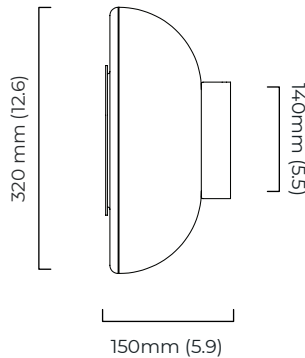

PENDULUM WALL - DALI-A

FINISH

bronze with smoked glass
satin brass with smoked glass

DIMENSIONS (body of fixture)

ø 320 x 150 mm (dia x d)

WEIGHT

5kg (11lbs)

ILLUMINATION

rectangular wall box - ø 116 x 35 mm (dia x d)

CERTIFICATION

mounting plate dimensions

LED driver dimensions

*Diagrams are not to scale.

SKU NUMBER	FINISH DESCRIPTION	TYPE OF DALI	VOLTAGE
PENWAOBZSG-DALIA-240	bronze with smoked glass	DALI A included - For lights that do not require aesthetic alterations. Dali can be fitted inside the ceiling/wall cavity	220 - 240V
PENWAOBSBG-DALIA-240	satin brass with smoked glass	DALI A included - For lights that do not require aesthetic alterations. Dali can be fitted inside the ceiling/wall cavity	220 - 240V

PENDULUM WALL - DALI-B

FINISH

bronze with smoked glass
satin brass with smoked glass

DIMENSIONS (body of fixture)

ø 320 x 150 mm (dia x d)

WEIGHT

5kg (11lbs)

ILLUMINATION

220-240v - integrated LED - 8w - 2700k
DALI LED driver to be installed in the wall/ceiling rose

DIMMING

DALI compatible

WALL ROSE / PLATE

rectangular wall box - ø 140 x 35 mm (dia x d)

CERTIFICATION

mounting plate dimensions