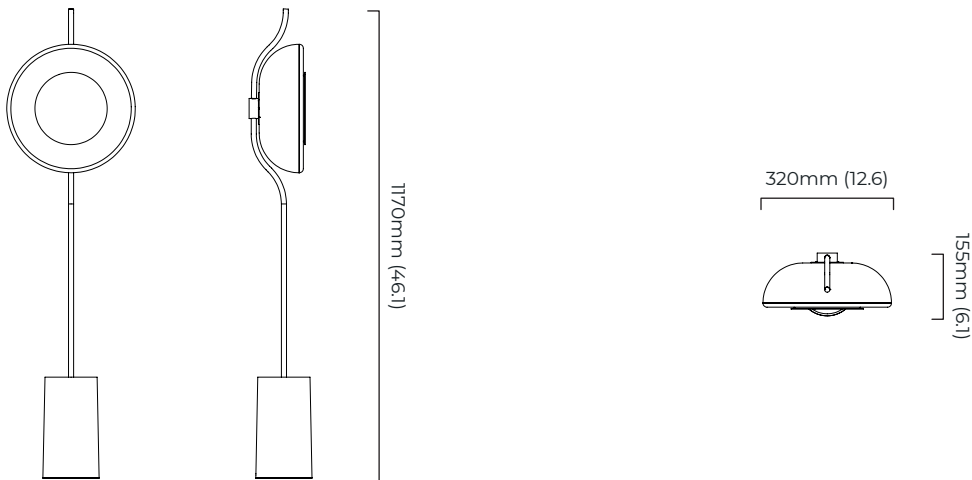

PENDULUM FLOOR

FINISH

bronze with smoked glass and nero marquina marble
satin brass with smoked glass and nero marquina marble

DIMENSIONS (body of fixture)

320 x 155 x 1170 mm (w x d x h)

WEIGHT

14kg (30.9lbs)

FLEX

2500mm cordset with black flex and inline dimmer

ILLUMINATION

integrated LED - dimmable - 8w - 2700k

CERTIFICATION

*Diagrams are not to scale.

SKU NUMBER	FINISH DESCRIPTION	VOLTAGE
PENFLOBZSGNM-240	bronze with smoked glass and nero marquina marble	220 - 240V
PENFLOSBSGNM-240	satin brass with smoked glass and nero marquina marble	220 - 240V
PENFLOBZSGNM-110	bronze with smoked glass and nero marquina marble	110 - 130V
PENFLOSBSGNM-110	satin brass with smoked glass and nero marquina marble	110 - 130V