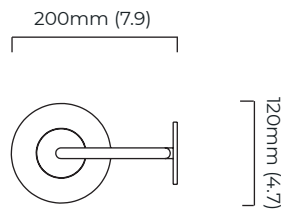

BIG BULB WALL

FINISH

polished brass with opal glass shade
polished nickel with opal glass shade

DIMENSIONS (body of fixture)

120 x 200 x 360 mm (w x d x h)

WEIGHT

2kg (4.4lbs)

ILLUMINATION

220-240v - 1 x G9 - 25w max halogen (or 2.3w 2700K LED)
110-130v - 1 x G9 - 25w max halogen (or 2.3w 2700K LED)

DIMMING

dimnable bulb required
trailing edge dimmable / phase cut (rotary dimmer) - standard
DALI option available (220-240v only)

WALL ROSE / PLATE

round wall plate - $\varnothing$ 114 x 5 mm ($\varnothing$ x d)

CERTIFICATION