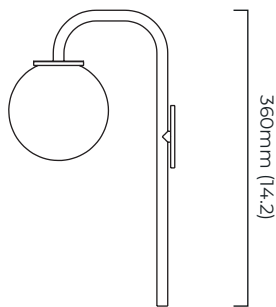

BIG BULB WALL

FINISH

polished brass with opal glass shade
polished nickel with opal glass shade

DIMENSIONS (body of fixture)

120 x 200 x 360 mm (w x d x h)

WEIGHT

2kg (4.4lbs)

ILLUMINATION

220-240v - 1 x G9 - 25w max halogen (or 2.3w 2700K LED)
110-130v - 1 x G9 - 25w max halogen (or 2.3w 2700K LED)

DIMMING

dimnable bulb required
trailing edge dimmable / phase cut (rotary dimmer) - standard
DALI option available (220-240v only)

WALL ROSE / PLATE

round wall plate - $\varnothing$ 114 x 5 mm ($\varnothing$ x d)

CERTIFICATION