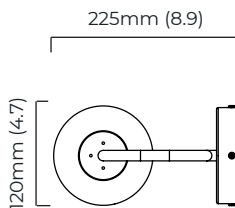

BIG BULB WALL - DALI-B

FINISH

polished brass with opal glass shade
polished nickel with opal glass shade

DIMENSIONS (body of fixture)

120 x 225 x 360 mm (w x d x h)

WEIGHT

2kg (4.4lbs)

ILLUMINATION

220-240v - 1 x G9 - 25w max halogen (or 2.3w 2700K LED)
DALI converter to be installed in the wall rose

DIMMING

dimnable bulb required
DALI compatible

WALL ROSE / PLATE

round wall plate - $\varnothing$ 116 x 25 mm ($\varnothing$ x d)

CERTIFICATION