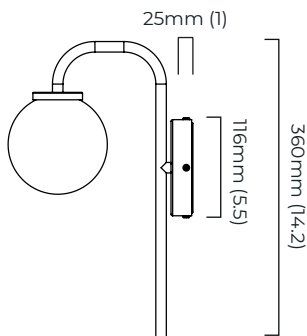

BIG BULB WALL - DALI-B

FINISH

polished brass with opal glass shade
polished nickel with opal glass shade

DIMENSIONS (body of fixture)

120 x 225 x 360 mm (w x d x h)

WEIGHT

2kg (4.4lbs)

ILLUMINATION

220-240v - 1 x G9 - 25w max halogen (or 2.3w 2700K LED)
DALI converter to be installed in the wall rose

DIMMING

dimnable bulb required
DALI compatible

WALL ROSE / PLATE

round wall plate - $\varnothing$ 116 x 25 mm ($\varnothing$ x d)

CERTIFICATION