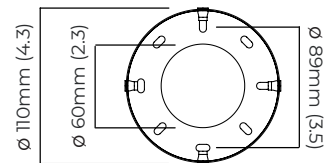

mounting plate dimensions