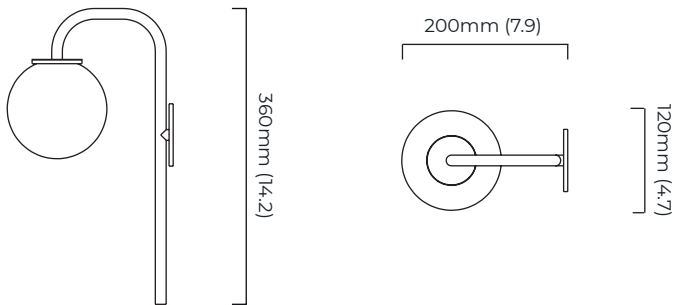

BIG BULB WALL - DALI-A

FINISH

polished brass with opal glass shade
polished nickel with opal glass shade

DIMENSIONS (body of fixture)

120 x 200 x 360 mm (w x d x h)

WEIGHT

2kg (4.4lbs)

ILLUMINATION

220-240v - 1 x G9 - 25w max halogen (or 2.3w 2700K LED)
DALI converter to be installed in the cavity

DIMMING

dimnable bulb required
DALI compatible

WALL ROSE / PLATE

round wall plate - $\varnothing$ 114 x 5 mm ($\varnothing$ x d)

CERTIFICATION