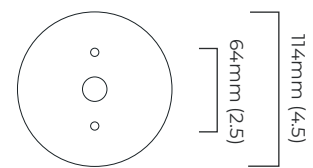

mounting plate dimensions