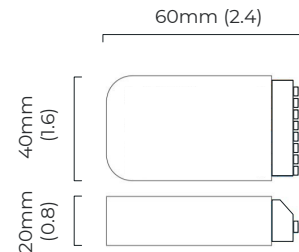

DALI converter dimensions