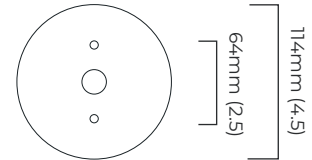

mounting plate dimensions