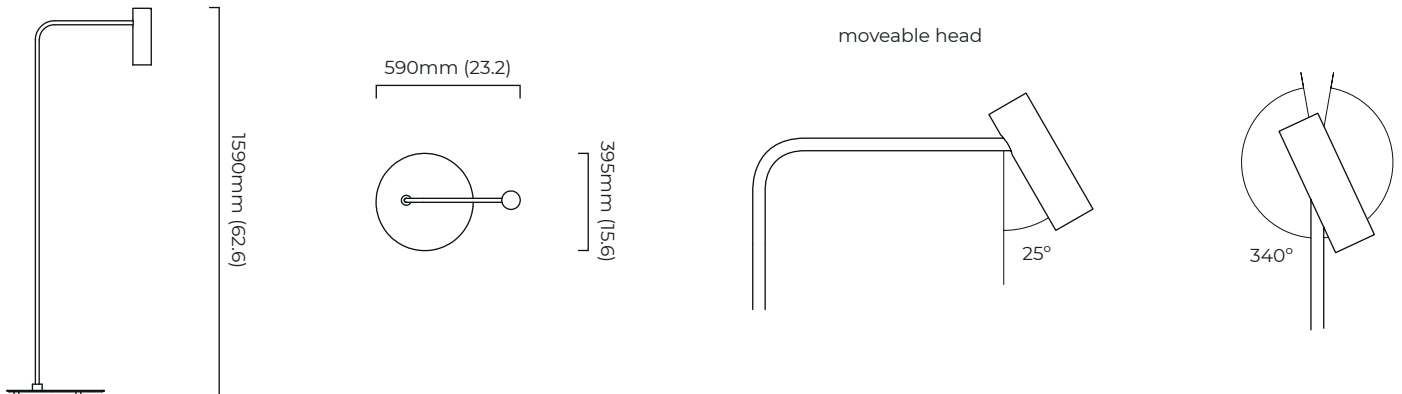

HERON FLOOR

FINISH

bronze
bronze with calacatta viola marble base
satin brass
satin brass with black marquina marble base

DIMENSIONS (body of fixture)

590 x 395 x 1590 mm (w x d x h)

WEIGHT

13kg (28.7lbs)

FLEX

2500mm cord set with black flex and inline dimmer

ILLUMINATION

220-240v - 1 x GU10 - 5.5w - 2700k - LED ONLY
110-130v - 1 x GU10 - 5.5w - 2700k - LED ONLY

DIMMING

dimnable bulb required

CERTIFICATION

*Diagrams are not to scale.

SKU NUMBER	FINISH DESCRIPTION	VOLTAGE
HERFLOBZ-240	bronze	220 - 240V
HERFLOBZCV-240	bronze with calacatta viola marble base	220 - 240V
HERFLOSB-240	satin brass	220 - 240V
HERFLOBZNM-240	satin brass with black marquina marble base	220 - 240V
HERFLOBZ-110	bronze	110 - 130V
HERFLOBZCV-110	bronze with calacatta viola marble base	110 - 130V
HERFLOSB-110	satin brass	110 - 130V
HERFLOBZNM-110	satin brass with black marquina marble base	110 - 130V