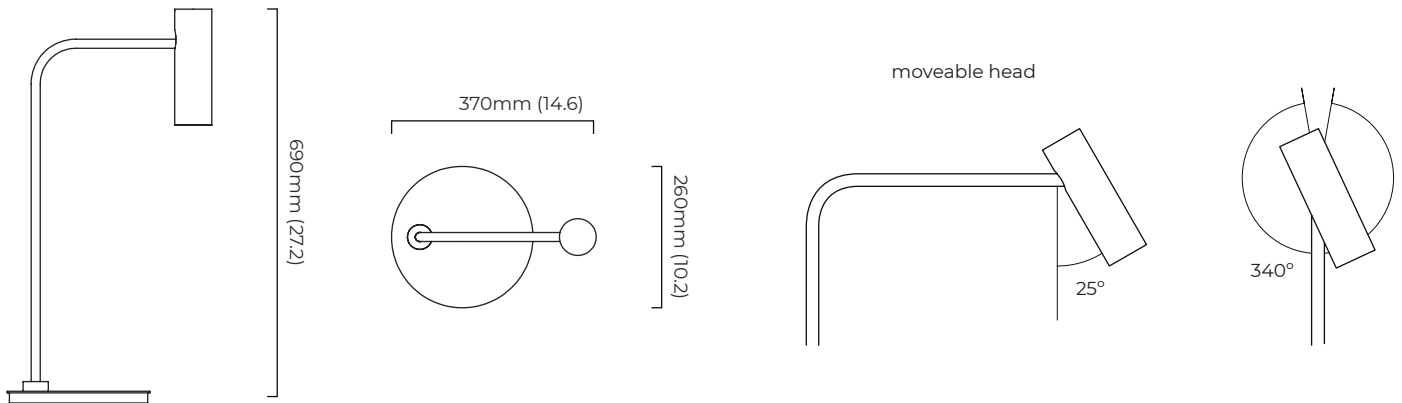

HERON TABLE

FINISH

bronze
satin brass

DIMENSIONS (body of fixture)

370 x 260 x 690 mm (w x d x h)

WEIGHT

6kg (13.2lbs)

FLEX

2000mm cord set with black flex and inline dimmer

ILLUMINATION

220-240v - 1 x GU10 - 5.5w - 2700k - LED ONLY
110-130v - 1 x GU10 - 5.5w - 2700k - LED ONLY

DIMMING

dimnable bulb required

CERTIFICATION

*Diagrams are not to scale.

SKU NUMBER	FINISH DESCRIPTION	VOLTAGE
HERTAOBZ-240	bronze	220 - 240V
HERTAOSB-240	satin brass	220 - 240V
HERTAOBZ-110	bronze	110 - 130V
HERTAOSB-110	satin brass	110 - 130V