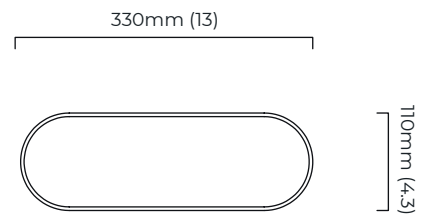

COLUMBO TABLE

FINISH

grey alabaster with satin brass details and dove grey silk shade

DIMENSIONS (body of fixture)

330 x 110 x 430 mm (w x d x h)

WEIGHT

5kg (11lbs)

FLEX

2000mm cord set with black flex and inline dimmer

ILLUMINATION

220-240v - 2 x G9 - 18w max halogen (or 2.3w LED 2700k)

110-130v - 2 x G9 - 18w max halogen (or 2.3w LED 2700k)

DIMMING

dimnable bulb required

CERTIFICATION

*Diagrams are not to scale.

SKU NUMBER	FINISH DESCRIPTION	VOLTAGE
COLTAOGADG-240	grey alabaster with satin brass details and dove grey silk shade	220 - 240V
COLTAOGADG -110	grey alabaster with satin brass details and dove grey silk shade	110 - 130V