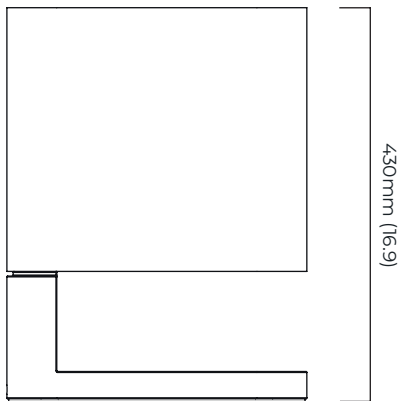

COLUMBO TABLE

FINISH

grey alabaster with satin brass details and dove grey silk shade

DIMENSIONS (body of fixture)

330 x 110 x 430 mm (w x d x h)

WEIGHT

5kg (11lbs)

FLEX

2000mm cord set with black flex and inline dimmer

ILLUMINATION

220-240v - 2 x G9 - 18w max halogen (or 2.3w LED 2700k)

110-130v - 2 x G9 - 18w max halogen (or 2.3w LED 2700k)

DIMMING

dimnable bulb required

CERTIFICATION

*Diagrams are not to scale.

SKU NUMBER	FINISH DESCRIPTION	VOLTAGE
COLTAOGADG-240	grey alabaster with satin brass details and dove grey silk shade	220 - 240V
COLTAOGADG -110	grey alabaster with satin brass details and dove grey silk shade	110 - 130V