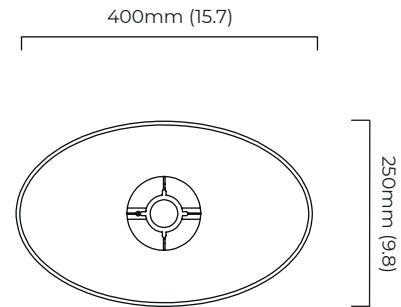

BRAQUE TABLE

FINISH

antique bronze base with dove grey silk shade and silk diffuser
antique bronze base with white linen shade and silk diffuser
bronze base with dove grey silk shade and silk diffuser
bronze base with white linen shade and silk diffuser

DIMENSIONS (body of fixture)

400 x 250 x 535 mm (w x d x h)

WEIGHT

2kg (4.4lbs)

FLEX

2000mm cord set with black flex and inline dimmer

ILLUMINATION

220-240v - 1 x E27 - 60w max (or 8w LED 2700k)
110-130v - 1 x E26 - 60w max (or 8w LED 2700k)

DIMMING

dimnable bulb required

CERTIFICATION

*Diagrams are not to scale.

SKU NUMBER	FINISH DESCRIPTION	VOLTAGE
BRATAOABDG-240	antique bronze base with dove grey silk shade and silk diffuser	220 - 240V
BRATAOABWL-240	antique bronze base with white linen shade and silk diffuser	220 - 240V
BRATAOBZDG-240	bronze base with dove grey silk shade and silk diffuser	220 - 240V
BRATAOBZWL-240	bronze base with white linen shade and silk diffuser	220 - 240V
BRATAOABDG-110	antique bronze base with dove grey silk shade and silk diffuser	110 - 130V
BRATAOABWL-110	antique bronze base with white linen shade and silk diffuser	110 - 130V
BRATAOBZDG-110	bronze base with dove grey silk shade and silk diffuser	110 - 130V
BRATAOBZWL-110	bronze base with white linen shade and silk diffuser	110 - 130V