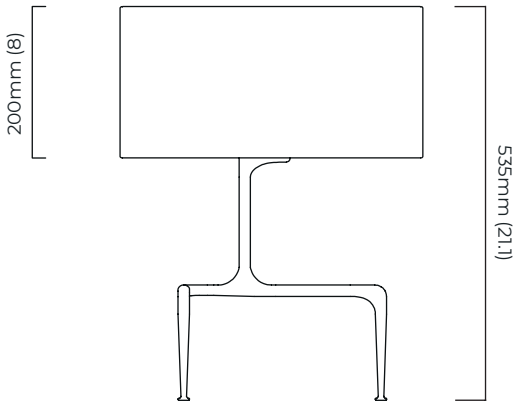

DIMENSIONS (body of fixture)

400 x 250 x 535 mm (w x d x h)

WEIGHT

2kg (4.4lbs)

FLEX

2000mm cord set with black flex and inline dimmer

ILLUMINATION

220-240v - 1 x E27 - 60w max (or 8w LED 2700k)
 110-130v - 1 x E26 - 60w max (or 8w LED 2700k)

DIMMING

dimnable bulb required

CERTIFICATION

*Diagrams are not to scale.

SKU NUMBER	FINISH DESCRIPTION	VOLTAGE
BRATAOABDG-240	antique bronze base with dove grey silk shade and silk diffuser	220 - 240V
BRATAOABWL-240	antique bronze base with white linen shade and silk diffuser	220 - 240V
BRATAOBZDG-240	bronze base with dove grey silk shade and silk diffuser	220 - 240V
BRATAOBZWL-240	bronze base with white linen shade and silk diffuser	220 - 240V
BRATAOABDG-110	antique bronze base with dove grey silk shade and silk diffuser	110 - 130V
BRATAOABWL-110	antique bronze base with white linen shade and silk diffuser	110 - 130V
BRATAOBZDG-110	bronze base with dove grey silk shade and silk diffuser	110 - 130V
BRATAOBZWL-110	bronze base with white linen shade and silk diffuser	110 - 130V