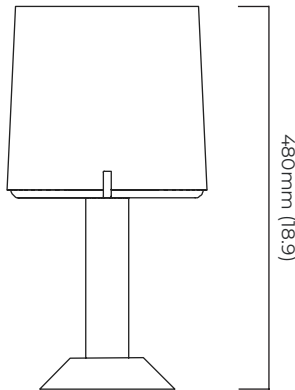

ACROPOLIS TABLE

FINISH

white alabaster with black steel detail

DIMENSIONS (body of fixture)

ø 250 x 480 mm (dia x h)

WEIGHT

9kg (19.8lbs)

FLEX

2000mm cord set with black flex and inline dimmer

ILLUMINATION

220-240v - 1 x E27 - 60w max (or 8w LED 2700k)

110-130v - 1 x E26 - 25w max (or 2.3w LED 2700k)

DIMMING

dimnable bulb required

CERTIFICATION

*Diagrams are not to scale.

SKU NUMBER	FINISH DESCRIPTION	VOLTAGE
ACRTAOHABS-240	white alabaster with black steel detail	220 - 240V
ACRTAOHABS-110	white alabaster with black steel detail	110 - 130V