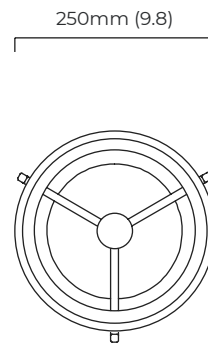

ACROPOLIS TABLE

FINISH

white alabaster with black steel detail

DIMENSIONS (body of fixture)

ø 250 x 480 mm (dia x h)

WEIGHT

9kg (19.8lbs)

FLEX

2000mm cord set with black flex and inline dimmer

ILLUMINATION

220-240v - 1 x E27 - 60w max (or 8w LED 2700k)

110-130v - 1 x E26 - 25w max (or 2.3w LED 2700k)

DIMMING

dimnable bulb required

CERTIFICATION

*Diagrams are not to scale.

SKU NUMBER	FINISH DESCRIPTION	VOLTAGE
ACRTAOHABS-240	white alabaster with black steel detail	220 - 240V
ACRTAOHABS-110	white alabaster with black steel detail	110 - 130V