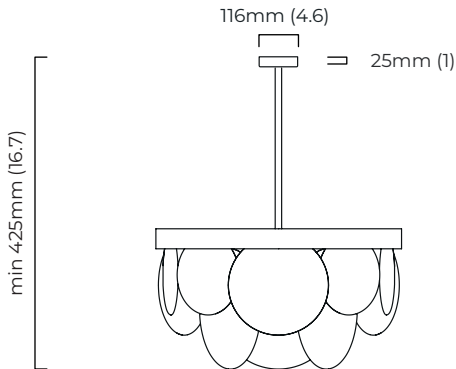

SASHA PENDANT

FINISH

bronze with handmade fritted glass
satin brass with handmade fritted glass

DIMENSIONS (body of fixture)

ø 600 x 350 mm (dia x h)

WEIGHT

15kg (33.1lbs)
please ensure ceiling structure is strong enough to support the weight of the light

OVERALL DROP

minimum 425 mm
maximum on request 6375 mm
supplied with 1000 mm drop rod

ILLUMINATION

220-240v - 3 x E14 - 60w max (or 6.5w LED 2700k)
110-130v - 3 x E12 - 60w max (or 6.5w LED 2700k)

DIMMING

dimmable bulb required
trailing edge dimmable / phase cut (rotary dimmer) - standard
DALI option available (220-240v only)

CEILING ROSE / PLATE

round ceiling rose - ø 116 x 25 mm (dia x h)

CERTIFICATION

*Diagrams are not to scale.

SKU NUMBER	FINISH DESCRIPTION	VOLTAGE
SASPEOBZFG-240	bronze with handmade fritted glass	220 - 240V
SASPEOSBFG-240	satin brass with handmade fritted glass	220 - 240V
SASPEOBZFG-110	bronze with handmade fritted glass	110 - 130V
SASPEOSBFG-110	satin brass with handmade fritted glass	110 - 130V