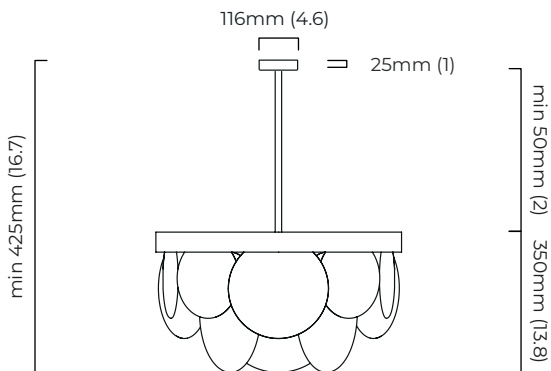

SASHA PENDANT

FINISH

bronze with handmade fritted glass
satin brass with handmade fritted glass

DIMENSIONS (body of fixture)

ø 600 x 350 mm (dia x h)

WEIGHT

15kg (33.1lbs)
please ensure ceiling structure is strong enough to support the weight of the light

SASHA PENDANT - DALI-A

FINISH

bronze with handmade fritted glass
satin brass with handmade fritted glass

DIMENSIONS (body of fixture)

ø 600 x 350 mm (dia x h)

WEIGHT

15kg (33.1lbs)

please ensure ceiling structure is strong enough to support the weight of the light

OVERALL DROP

minimum 425 mm

maximum on request 6375 mm

supplied with 1000 mm drop rod

ILLUMINATION

220-240v - 3 x E14 - 60w max (or 6.5w LED 2700K)

DALI converter to be installed in the ceiling rose

DIMMING

dimmable bulb required

DALI compatible

CEILING ROSE / PLATE

round ceiling rose - ø 116 x 25 mm (dia x h)

CERTIFICATION

mounting plate dimensions

*Diagrams are not to scale.

SKU NUMBER	FINISH DESCRIPTION	TYPE OF DALI	VOLTAGE
SASPEOBZFG-DALIA-240	bronze with handmade fritted glass	DALI A included - For lights that do not require aesthetic alterations. Dali can be fitted in existent ceiling/wall rose	220 - 240V
SASPEOSBFG-DALIA-240	satin brass with handmade fritted glass	DALI A included - For lights that do not require aesthetic alterations. Dali can be fitted in existent ceiling/wall rose	220 - 240V