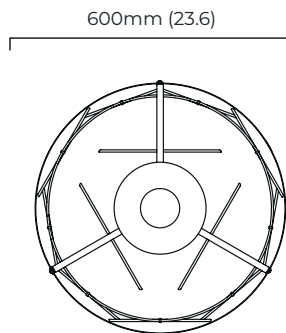

SASHA PENDANT

FINISH

bronze with handmade fritted glass
satin brass with handmade fritted glass

DIMENSIONS (body of fixture)

ø 600 x 350 mm (dia x h)

WEIGHT

15kg (33.1lbs)
please ensure ceiling structure is strong enough to support the weight of the light

SASHA PENDANT - DALI-A

FINISH

bronze with handmade fritted glass
satin brass with handmade fritted glass

DIMENSIONS (body of fixture)

ø 600 x 350 mm (dia x h)

WEIGHT

15kg (33.1lbs)

please ensure ceiling structure is strong enough to support the weight of the light

OVERALL DROP

minimum 425 mm

maximum on request 6375 mm

supplied with 1000 mm drop rod

ILLUMINATION

220-240v - 3 x E14 - 60w max (or 6.5w LED 2700K)

DALI converter to be installed in the ceiling rose

DIMMING

dimmable bulb required

DALI compatible

CEILING ROSE / PLATE

round ceiling rose - ø 116 x 25 mm (dia x h)

CERTIFICATION

mounting plate dimensions

*Diagrams are not to scale.

SKU NUMBER	FINISH DESCRIPTION	TYPE OF DALI	VOLTAGE
SASPEOBZFG-DALIA-240	bronze with handmade fritted glass	DALI A included - For lights that do not require aesthetic alterations. Dali can be fitted in existent ceiling/wall rose	220 - 240V
SASPEOSBFG-DALIA-240	satin brass with handmade fritted glass	DALI A included - For lights that do not require aesthetic alterations. Dali can be fitted in existent ceiling/wall rose	220 - 240V