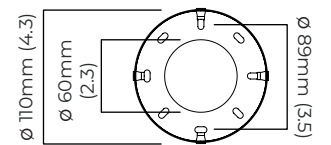

SASHA PENDANT

FINISH

bronze with handmade fritted glass
satin brass with handmade fritted glass

DIMENSIONS (body of fixture)

ø 600 x 350 mm (dia x h)

WEIGHT

15kg (33.1lbs)
please ensure ceiling structure is strong enough to support the weight of the light

dimmable bulb required
trailing edge dimmable / phase cut (rotary dimmer) - standard
DALI option available (220-240v only)

CEILING ROSE / PLATE

round ceiling rose - ø 116 x 25 mm (dia x h)

CERTIFICATION

mounting plate dimensions

SASHA PENDANT - DALI-A

FINISH

bronze with handmade fritted glass
satin brass with handmade fritted glass

DIMENSIONS (body of fixture)

ø 600 x 350 mm (dia x h)

WEIGHT

15kg (33.1lbs)

please ensure ceiling structure is strong enough to support the weight of the light

dimmable bulb required

DALI compatible

CEILING ROSE / PLATE

round ceiling rose - ø 116 x 25 mm (dia x h)

CERTIFICATION

mounting plate dimensions

*Diagrams are not to scale.

SKU NUMBER	FINISH DESCRIPTION	TYPE OF DALI	VOLTAGE
SASPEOBZFG-DALIA-240	bronze with handmade fritted glass	DALI A included - For lights that do not require aesthetic alterations. Dali can be fitted in existent ceiling/wall rose	220 - 240V
SASPEOSBFG-DALIA-240	satin brass with handmade fritted glass	DALI A included - For lights that do not require aesthetic alterations. Dali can be fitted in existent ceiling/wall rose	220 - 240V