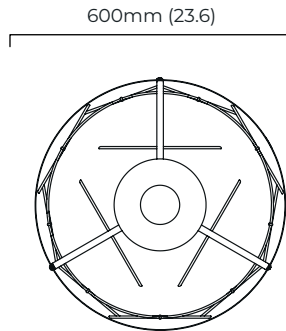

SASHA PENDANT

FINISH

bronze with handmade fritted glass
satin brass with handmade fritted glass

DIMENSIONS (body of fixture)

ø 600 x 350 mm (dia x h)

WEIGHT

15kg (33.1lbs)
please ensure ceiling structure is strong enough to support the weight of the light

OVERALL DROP

minimum 425 mm
maximum on request 6375 mm
supplied with 1000 mm drop rod

ILLUMINATION

220-240v - 3 x E14 - 60w max (or 6.5w LED 2700k)
110-130v - 3 x E12 - 60w max (or 6.5w LED 2700k)

DIMMING

dimmable bulb required
trailing edge dimmable / phase cut (rotary dimmer) - standard
DALI option available (220-240v only)

CEILING ROSE / PLATE

round ceiling rose - ø 116 x 25 mm (dia x h)

CERTIFICATION

mounting plate dimensions

SASHA PENDANT - DALI-A

FINISH

bronze with handmade fritted glass
satin brass with handmade fritted glass

DIMENSIONS (body of fixture)

ø 600 x 350 mm (dia x h)

WEIGHT

15kg (33.1lbs)

please ensure ceiling structure is strong enough to support the weight of the light