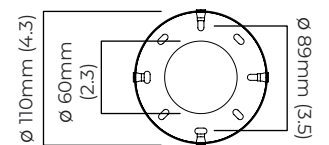

SASHA PENDANT

FINISH

bronze with handmade fritted glass
satin brass with handmade fritted glass

DIMENSIONS (body of fixture)

ø 600 x 350 mm (dia x h)

WEIGHT

15kg (33.1lbs)
please ensure ceiling structure is strong enough to support the weight of the light

SASHA PENDANT - DALI-A

FINISH

bronze with handmade fritted glass
satin brass with handmade fritted glass

DIMENSIONS (body of fixture)

ø 600 x 350 mm (dia x h)

WEIGHT

15kg (33.1lbs)

please ensure ceiling structure is strong enough to support the weight of the light

OVERALL DROP

minimum 425 mm

maximum on request 6375 mm

supplied with 1000 mm drop rod

ILLUMINATION

220-240v - 3 x E14 - 60w max (or 6.5w LED 2700K)

DALI converter to be installed in the ceiling rose

DIMMING

dimmable bulb required

DALI compatible

CEILING ROSE / PLATE

round ceiling rose - ø 116 x 25 mm (dia x h)

CERTIFICATION

mounting plate dimensions

*Diagrams are not to scale.

SKU NUMBER	FINISH DESCRIPTION	TYPE OF DALI	VOLTAGE
SASPEOBZFG-DALIA-240	bronze with handmade fritted glass	DALI A included - For lights that do not require aesthetic alterations. Dali can be fitted in existent ceiling/wall rose	220 - 240V
SASPEOSBFG-DALIA-240	satin brass with handmade fritted glass	DALI A included - For lights that do not require aesthetic alterations. Dali can be fitted in existent ceiling/wall rose	220 - 240V