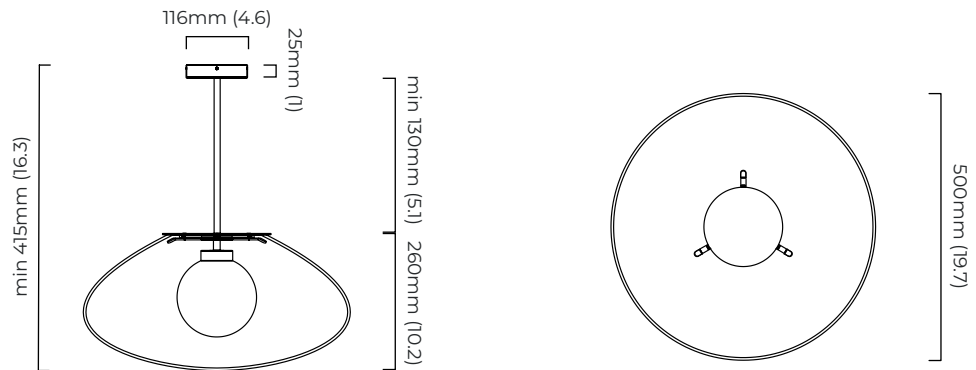

PETRA PENDANT

FINISH

bronze with smoked glass shade and white opal glass inner shade
satin brass with smoked glass shade and white opal glass inner shade

DIMENSIONS (body of fixture)

ø 500 x 260 mm (dia x h)

WEIGHT

12kg (26.5lbs)

please ensure ceiling structure is strong enough to support the weight of the light

OVERALL DROP

minimum 415 mm

maximum on request 6285 mm

supplied with 1000 mm drop rod

ILLUMINATION

CEILING ROSE / PLATE

round ceiling rose - ø 116 x 25 mm (dia x h)

CERTIFICATION

mounting plate dimensions

*Diagrams are not to scale.

SKU NUMBER	FINISH DESCRIPTION	VOLTAGE
PETPELBZSGMO-240	bronze with smoked glass shade and white opal glass inner shade	220 - 240V
PETPELBZSGHF-240	bronze with smoked glass shade and hand shaped smoked glass inner shade	220 - 240V
PETPELSBSGMO-240	satin brass with smoked glass shade and white opal glass inner shade	220 - 240V
PETPELSBSGHF-240	satin brass with smoked glass shade and hand shaped smoked glass inner shade	220 - 240V
PETPELBZSGMO-110	bronze with smoked glass shade and white opal glass inner shade	110 - 130v
PETPELBZSGHF-110	bronze with smoked glass shade and hand shaped smoked glass inner shade	110 - 130v
PETPELSBSGMO-110	satin brass with smoked glass shade and white opal glass inner shade	110 - 130v
PETPELSBSGHF-110	satin brass with smoked glass shade and hand shaped smoked glass inner shade	110 - 130v

PETRA PENDANT - DALI-A

FINISH

bronze with smoked glass shade and white opal glass inner shade
satin brass with smoked glass shade and white opal glass inner shade

DIMENSIONS (body of fixture)

ø 500 x 260 mm (dia x h)