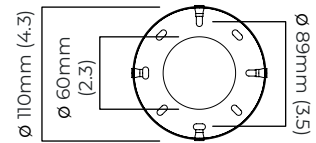

PETRA PENDANT

FINISH

bronze with smoked glass shade and white opal glass inner shade
satin brass with smoked glass shade and white opal glass inner shade

DIMENSIONS (body of fixture)

ø 500 x 260 mm (dia x h)

WEIGHT

12kg (26.5lbs)

please ensure ceiling structure is strong enough to support the weight of the light

OVERALL DROP

minimum 415 mm

maximum on request 6285 mm

supplied with 1000 mm drop rod

ILLUMINATION

CEILING ROSE / PLATE

round ceiling rose - ø 116 x 25 mm (dia x h)

CERTIFICATION

mounting plate dimensions

*Diagrams are not to scale.

SKU NUMBER	FINISH DESCRIPTION	VOLTAGE
PETPELBZSGMO-240	bronze with smoked glass shade and white opal glass inner shade	220 - 240V
PETPELBZSGHF-240	bronze with smoked glass shade and hand shaped smoked glass inner shade	220 - 240V
PETPELSBSGMO-240	satin brass with smoked glass shade and white opal glass inner shade	220 - 240V
PETPELSBSGHF-240	satin brass with smoked glass shade and hand shaped smoked glass inner shade	220 - 240V
PETPELBZSGMO-110	bronze with smoked glass shade and white opal glass inner shade	110 - 130v
PETPELBZSGHF-110	bronze with smoked glass shade and hand shaped smoked glass inner shade	110 - 130v
PETPELSBSGMO-110	satin brass with smoked glass shade and white opal glass inner shade	110 - 130v
PETPELSBSGHF-110	satin brass with smoked glass shade and hand shaped smoked glass inner shade	110 - 130v

PETRA PENDANT - DALI-A

FINISH

bronze with smoked glass shade and white opal glass inner shade
satin brass with smoked glass shade and white opal glass inner shade

DIMENSIONS (body of fixture)

ø 500 x 260 mm (dia x h)