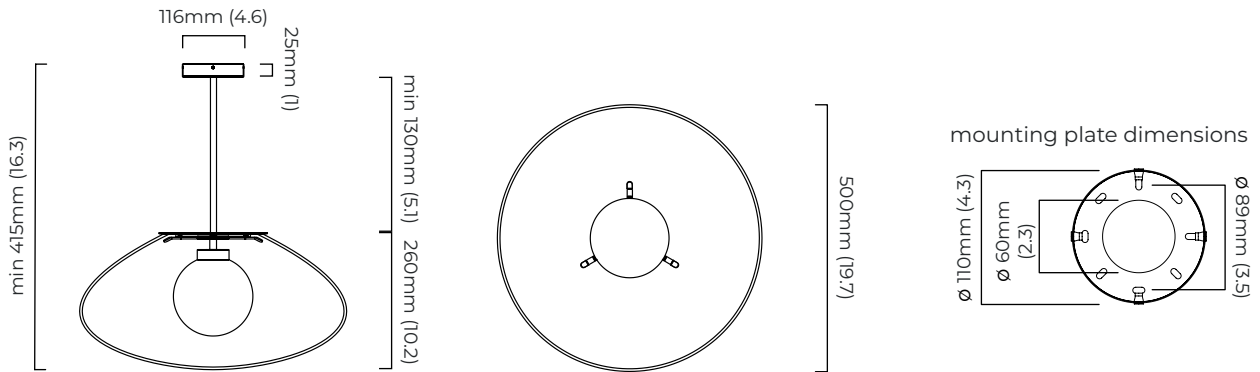

CEILING ROSE / PLATE

round ceiling rose - ø 116 x 25 mm (dia x h)

CERTIFICATION

mounting plate dimensions

*Diagrams are not to scale.

SKU NUMBER	FINISH DESCRIPTION	VOLTAGE
PETPELBZSGMO-240	bronze with smoked glass shade and white opal glass inner shade	220 - 240V
PETPELBZSGHF-240	bronze with smoked glass shade and hand shaped smoked glass inner shade	220 - 240V
PETPELSBSGMO-240	satin brass with smoked glass shade and white opal glass inner shade	220 - 240V
PETPELSBSGHF-240	satin brass with smoked glass shade and hand shaped smoked glass inner shade	220 - 240V
PETPELBZSGMO-110	bronze with smoked glass shade and white opal glass inner shade	110 - 130v
PETPELBZSGHF-110	bronze with smoked glass shade and hand shaped smoked glass inner shade	110 - 130v
PETPELSBSGMO-110	satin brass with smoked glass shade and white opal glass inner shade	110 - 130v
PETPELSBSGHF-110	satin brass with smoked glass shade and hand shaped smoked glass inner shade	110 - 130v

PETRA PENDANT - DALI-A

FINISH

bronze with smoked glass shade and white opal glass inner shade
satin brass with smoked glass shade and white opal glass inner shade

DIMENSIONS (body of fixture)

ø 500 x 260 mm (dia x h)

WEIGHT

12kg (26.5lbs)

please ensure ceiling structure is strong enough to support the weight of the light

OVERALL DROP

minimum 415 mm

maximum on request 6285 mm

supplied with 1000 mm drop rod

ILLUMINATION

220-240v - 1 x E14 - 60w (or 6.5w 2700k)

DALI converter to be installed in the ceiling rose

DIMMING

dimmable bulb required

DALI compatible

CEILING ROSE / PLATE

round ceiling rose - ø 116 x 25 mm (dia x h)

CERTIFICATION