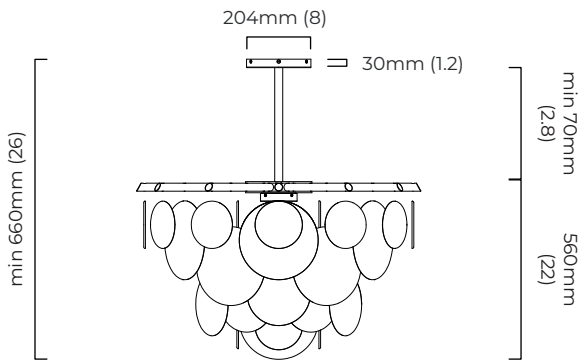

NIMBUS CHANDELIER ROUND MEDIUM

FINISH

bronze with handmade fritted glass
satin brass with handmade fritted glass

DIMENSIONS (body of fixture)

ø 900 x 560 mm (dia x h)

WEIGHT

38kg (83.8lbs)

please ensure ceiling structure is strong enough to support the weight of the light

NIMBUS CHANDELIER ROUND MEDIUM - DALI-A

FINISH

bronze with handmade fritted glass
satin brass with handmade fritted glass

DIMENSIONS (body of fixture)

ø 900 x 560 mm (dia x h)

WEIGHT

38kg (83.8lbs)

please ensure ceiling structure is strong enough to support the weight of the light

OVERALL DROP

minimum 660 mm

maximum on request 6590 mm

supplied with 1000 mm drop rod

ILLUMINATION

220-240v - 4 x E14 - 25w max (or 4.5w LED 2700k)

DALI converter to be installed in the ceiling rose

DIMMING

dimmable bulb required

DALI compatible

CEILING ROSE / PLATE

round ceiling rose - ø 204 x 30 mm (dia x h)

CERTIFICATION

mounting plate dimensions

*Diagrams are not to scale.

SKU NUMBER	FINISH DESCRIPTION	TYPE OF DALI	VOLTAGE
NIMCHMRMBZFG-DALIA-240	bronze with handmade fritted glass	DALI A included - For lights that do not require aesthetic alterations. Dali can be fitted in the existent ceiling/wall rose	220 - 240V
NIMCHRMSBFG-DALIA-240	satin brass with handmade fritted glass	DALI A included - For lights that do not require aesthetic alterations. Dali can be fitted in the existent ceiling/wall rose	220 - 240V