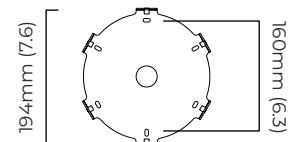

NIMBUS CHANDELIER ROUND MEDIUM

FINISH

bronze with handmade fritted glass
satin brass with handmade fritted glass

DIMENSIONS (body of fixture)

ø 900 x 560 mm (dia x h)

WEIGHT

38kg (83.8lbs)

please ensure ceiling structure is strong enough to support the weight of the light

dimmable bulb required

trailing edge dimmable / phase cut (rotary dimmer) - standard

DALI option available (220-240v only)

CEILING ROSE / PLATE

round ceiling rose - ø 204 x 30 mm (dia x h)

CERTIFICATION

mounting plate dimensions

NIMBUS CHANDELIER ROUND MEDIUM - DALI-A

FINISH

bronze with handmade fritted glass
satin brass with handmade fritted glass

DIMENSIONS (body of fixture)

ø 900 x 560 mm (dia x h)

WEIGHT

38kg (83.8lbs)

please ensure ceiling structure is strong enough to support the weight of the light

dimmable bulb required

DALI compatible

CEILING ROSE / PLATE

round ceiling rose - ø 204 x 30 mm (dia x h)

CERTIFICATION

mounting plate dimensions

*Diagrams are not to scale.

SKU NUMBER	FINISH DESCRIPTION	TYPE OF DALI	VOLTAGE
NIMCHMRMBZFG-DALIA-240	bronze with handmade fritted glass	DALI A included - For lights that do not require aesthetic alterations. Dali can be fitted in the existent ceiling/wall rose	220 - 240V
NIMCHRMSBFG-DALIA-240	satin brass with handmade fritted glass	DALI A included - For lights that do not require aesthetic alterations. Dali can be fitted in the existent ceiling/wall rose	220 - 240V