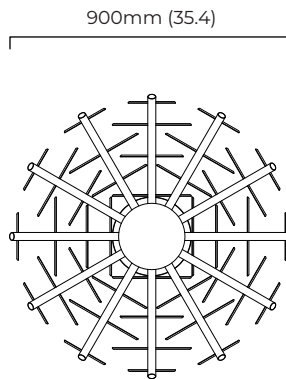

NIMBUS CHANDELIER ROUND MEDIUM

FINISH

bronze with handmade fritted glass
satin brass with handmade fritted glass

DIMENSIONS (body of fixture)

ø 900 x 560 mm (dia x h)

WEIGHT

38kg (83.8lbs)

please ensure ceiling structure is strong enough to support the weight of the light

*Diagrams are not to scale.

SKU NUMBER	FINISH DESCRIPTION	VOLTAGE
NIMCHRMBZFG-240	bronze with handmade fritted glass	220 - 240V
NIMCHRMSBFG-240	satin brass with handmade fritted glass	220 - 240V
NIMCHRMBZFG-110	bronze with handmade fritted glass	110 - 130V
NIMCHRMSBFG-110	satin brass with handmade fritted glass	110 - 130V

NIMBUS CHANDELIER ROUND MEDIUM - DALI-A

FINISH

bronze with handmade fritted glass
satin brass with handmade fritted glass

DIMENSIONS (body of fixture)

ø 900 x 560 mm (dia x h)

WEIGHT

38kg (83.8lbs)

please ensure ceiling structure is strong enough to support the weight of the light

dimmable bulb required

DALI compatible

CEILING ROSE / PLATE

round ceiling rose - ø 204 x 30 mm (dia x h)

CERTIFICATION

mounting plate dimensions

*Diagrams are not to scale.

SKU NUMBER	FINISH DESCRIPTION	TYPE OF DALI	VOLTAGE
NIMCHMRMBZFG-DALIA-240	bronze with handmade fritted glass	DALI A included - For lights that do not require aesthetic alterations. Dali can be fitted in the existent ceiling/wall rose	220 - 240V
NIMCHRMSBFG-DALIA-240	satin brass with handmade fritted glass	DALI A included - For lights that do not require aesthetic alterations. Dali can be fitted in the existent ceiling/wall rose	220 - 240V