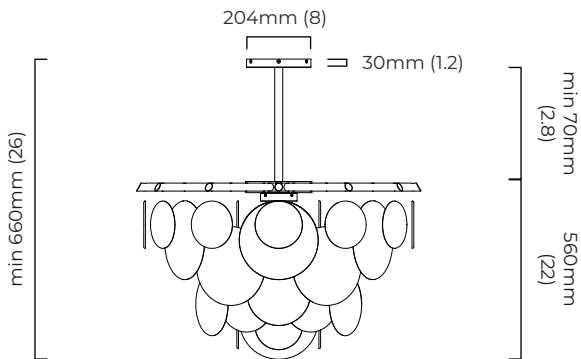

NIMBUS CHANDELIER ROUND MEDIUM

FINISH

bronze with handmade fritted glass
satin brass with handmade fritted glass

DIMENSIONS (body of fixture)

ø 900 x 560 mm (dia x h)

WEIGHT

38kg (83.8lbs)

please ensure ceiling structure is strong enough to support the weight of the light

dimmable bulb required

trailing edge dimmable / phase cut (rotary dimmer) - standard

DALI option available (220-240v only)

CEILING ROSE / PLATE

round ceiling rose - ø 204 x 30 mm (dia x h)

CERTIFICATION

mounting plate dimensions

NIMBUS CHANDELIER ROUND MEDIUM - DALI-A

FINISH

bronze with handmade fritted glass
satin brass with handmade fritted glass

DIMENSIONS (body of fixture)

ø 900 x 560 mm (dia x h)

WEIGHT

38kg (83.8lbs)

please ensure ceiling structure is strong enough to support the weight of the light

dimmable bulb required

DALI compatible

CEILING ROSE / PLATE

round ceiling rose - ø 204 x 30 mm (dia x h)

CERTIFICATION

mounting plate dimensions

*Diagrams are not to scale.

SKU NUMBER	FINISH DESCRIPTION	TYPE OF DALI	VOLTAGE
NIMCHMRMBZFG-DALIA-240	bronze with handmade fritted glass	DALI A included - For lights that do not require aesthetic alterations. Dali can be fitted in the existent ceiling/wall rose	220 - 240V
NIMCHRMSBFG-DALIA-240	satin brass with handmade fritted glass	DALI A included - For lights that do not require aesthetic alterations. Dali can be fitted in the existent ceiling/wall rose	220 - 240V