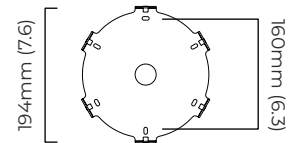

dimmable bulb required

trailing edge dimmable / phase cut (rotary dimmer) - standard

DALI option available (220-240v only)

CEILING ROSE / PLATE

round ceiling rose - ø 204 x 30 mm (dia x h)

CERTIFICATION

mounting plate dimensions

NIMBUS CHANDELIER ROUND MEDIUM - DALI-A

FINISH

bronze with handmade fritted glass
satin brass with handmade fritted glass

DIMENSIONS (body of fixture)

ø 900 x 560 mm (dia x h)

WEIGHT

38kg (83.8lbs)

please ensure ceiling structure is strong enough to support the weight of the light

OVERALL DROP

minimum 660 mm

maximum on request 6590 mm

supplied with 1000 mm drop rod

ILLUMINATION

220-240v - 4 x E14 - 25w max (or 4.5w LED 2700k)

DALI converter to be installed in the ceiling rose

DIMMING

dimmable bulb required

DALI compatible

CEILING ROSE / PLATE

round ceiling rose - ø 204 x 30 mm (dia x h)

CERTIFICATION

mounting plate dimensions

*Diagrams are not to scale.

SKU NUMBER	FINISH DESCRIPTION	TYPE OF DALI	VOLTAGE
NIMCHMRMBZFG-DALIA-240	bronze with handmade fritted glass	DALI A included - For lights that do not require aesthetic alterations. Dali can be fitted in the existent ceiling/wall rose	220 - 240V
NIMCHRMSBFG-DALIA-240	satin brass with handmade fritted glass	DALI A included - For lights that do not require aesthetic alterations. Dali can be fitted in the existent ceiling/wall rose	220 - 240V