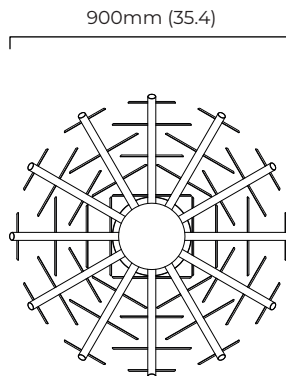

NIMBUS CHANDELIER ROUND MEDIUM

FINISH

bronze with handmade fritted glass
satin brass with handmade fritted glass

DIMENSIONS (body of fixture)

ø 900 x 560 mm (dia x h)

WEIGHT

38kg (83.8lbs)

please ensure ceiling structure is strong enough to support the weight of the light

dimmable bulb required

trailing edge dimmable / phase cut (rotary dimmer) - standard

DALI option available (220-240v only)

CEILING ROSE / PLATE

round ceiling rose - ø 204 x 30 mm (dia x h)

CERTIFICATION

mounting plate dimensions

NIMBUS CHANDELIER ROUND MEDIUM - DALI-A

FINISH

bronze with handmade fritted glass
satin brass with handmade fritted glass

DIMENSIONS (body of fixture)

ø 900 x 560 mm (dia x h)

WEIGHT

38kg (83.8lbs)

please ensure ceiling structure is strong enough to support the weight of the light

dimmable bulb required

DALI compatible

CEILING ROSE / PLATE

round ceiling rose - ø 204 x 30 mm (dia x h)

CERTIFICATION

mounting plate dimensions

*Diagrams are not to scale.

SKU NUMBER	FINISH DESCRIPTION	TYPE OF DALI	VOLTAGE
NIMCHMRMBZFG-DALIA-240	bronze with handmade fritted glass	DALI A included - For lights that do not require aesthetic alterations. Dali can be fitted in the existent ceiling/wall rose	220 - 240V
NIMCHRMSBFG-DALIA-240	satin brass with handmade fritted glass	DALI A included - For lights that do not require aesthetic alterations. Dali can be fitted in the existent ceiling/wall rose	220 - 240V