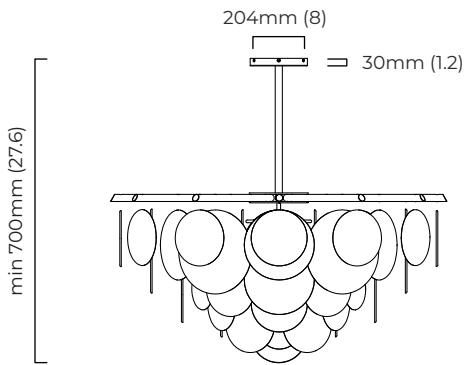

NIMBUS CHANDELIER ROUND LARGE

FINISH

bronze with handmade fritted glass
satin brass with handmade fritted glass

DIMENSIONS (body of fixture)

ø 1200 x 600 mm (dia x h)

WEIGHT

50kg (110.2lbs)
please ensure ceiling structure is strong enough to support the weight of the light

CEILING ROSE / PLATE

round ceiling rose - ø 204 x 30 mm (dia x h)

CERTIFICATION

mounting plate dimensions

*Diagrams are not to scale.

SKU NUMBER	FINISH DESCRIPTION	VOLTAGE
NIMCHRLBZFG-240	bronze with handmade fritted glass	220 - 240V
NIMCHRLSBFG-240	satin brass with handmade fritted glass	220 - 240V
NIMCHRLBZFG-110	bronze with handmade fritted glass	110 - 130V
NIMCHRLSBFG-110	satin brass with handmade fritted glass	110 - 130V

NIMBUS CHANDELIER ROUND LARGE - DALI-A

FINISH

bronze with handmade fritted glass
satin brass with handmade fritted glass

DIMENSIONS (body of fixture)

ø 1200 x 600 mm (dia x h)

WEIGHT

50kg (110.2lbs)

please ensure ceiling structure is strong enough to support the weight of the light

dimmable bulb required

DALI compatible

CEILING ROSE / PLATE

round ceiling rose - ø 204 x 30 mm (dia x h)

CERTIFICATION

mounting plate dimensions

DALI converter dimensions

*Diagrams are not to scale.