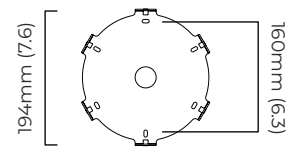

CEILING ROSE / PLATE

round ceiling rose - ø 204 x 30 mm (dia x h)

CERTIFICATION

mounting plate dimensions

*Diagrams are not to scale.

SKU NUMBER	FINISH DESCRIPTION	VOLTAGE
NIMCHRLBZFG-240	bronze with handmade fritted glass	220 - 240V
NIMCHRLSBFG-240	satin brass with handmade fritted glass	220 - 240V
NIMCHRLBZFG-110	bronze with handmade fritted glass	110 - 130V
NIMCHRLSBFG-110	satin brass with handmade fritted glass	110 - 130V

NIMBUS CHANDELIER ROUND LARGE - DALI-A

FINISH

bronze with handmade fritted glass
satin brass with handmade fritted glass

DIMENSIONS (body of fixture)

ø 1200 x 600 mm (dia x h)

WEIGHT

50kg (110.2lbs)

please ensure ceiling structure is strong enough to support the weight of the light

OVERALL DROP

minimum 700 mm

maximum on request 6630 mm

supplied with 1000 mm drop rod

ILLUMINATION

220-240v - 6 x E27 - 60w max (or 8w LED 2700k)

DALI converter to be installed in the ceiling rose

DIMMING

dimmable bulb required

DALI compatible

CEILING ROSE / PLATE

round ceiling rose - ø 204 x 30 mm (dia x h)

CERTIFICATION

mounting plate dimensions

DALI converter dimensions

*Diagrams are not to scale.