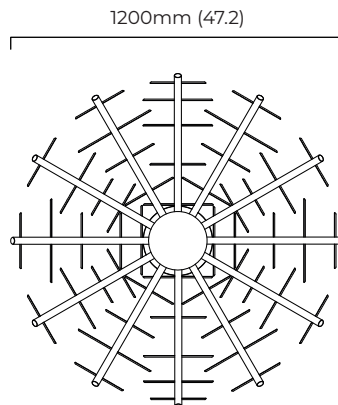

NIMBUS CHANDELIER ROUND LARGE

FINISH

bronze with handmade fritted glass
satin brass with handmade fritted glass

DIMENSIONS (body of fixture)

ø 1200 x 600 mm (dia x h)

WEIGHT

50kg (110.2lbs)
please ensure ceiling structure is strong enough to support the weight of the light

CEILING ROSE / PLATE

round ceiling rose - ø 204 x 30 mm (dia x h)

CERTIFICATION

mounting plate dimensions

*Diagrams are not to scale.

SKU NUMBER	FINISH DESCRIPTION	VOLTAGE
NIMCHRLBZFG-240	bronze with handmade fritted glass	220 - 240V
NIMCHRLSBFG-240	satin brass with handmade fritted glass	220 - 240V
NIMCHRLBZFG-110	bronze with handmade fritted glass	110 - 130V
NIMCHRLSBFG-110	satin brass with handmade fritted glass	110 - 130V

NIMBUS CHANDELIER ROUND LARGE - DALI-A

FINISH

bronze with handmade fritted glass
satin brass with handmade fritted glass

DIMENSIONS (body of fixture)

ø 1200 x 600 mm (dia x h)

WEIGHT

50kg (110.2lbs)

please ensure ceiling structure is strong enough to support the weight of the light

dimmable bulb required

DALI compatible

CEILING ROSE / PLATE

round ceiling rose - ø 204 x 30 mm (dia x h)

CERTIFICATION

mounting plate dimensions

DALI converter dimensions

*Diagrams are not to scale.