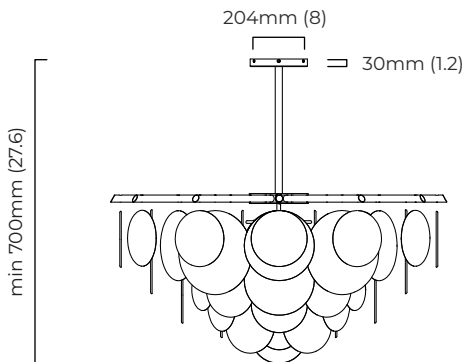

CEILING ROSE / PLATE

round ceiling rose - ø 204 x 30 mm (dia x h)

CERTIFICATION

mounting plate dimensions

*Diagrams are not to scale.

SKU NUMBER	FINISH DESCRIPTION	VOLTAGE
NIMCHRLBZFG-240	bronze with handmade fritted glass	220 - 240V
NIMCHRLSBFG-240	satin brass with handmade fritted glass	220 - 240V
NIMCHRLBZFG-110	bronze with handmade fritted glass	110 - 130V
NIMCHRLSBFG-110	satin brass with handmade fritted glass	110 - 130V

NIMBUS CHANDELIER ROUND LARGE - DALI-A

FINISH

bronze with handmade fritted glass
satin brass with handmade fritted glass

DIMENSIONS (body of fixture)

ø 1200 x 600 mm (dia x h)

WEIGHT

50kg (110.2lbs)

please ensure ceiling structure is strong enough to support the weight of the light

OVERALL DROP

minimum 700 mm

maximum on request 6630 mm

supplied with 1000 mm drop rod

ILLUMINATION

220-240v - 6 x E27 - 60w max (or 8w LED 2700k)

DALI converter to be installed in the ceiling rose

DIMMING

dimmable bulb required

DALI compatible

CEILING ROSE / PLATE

round ceiling rose - ø 204 x 30 mm (dia x h)

CERTIFICATION

mounting plate dimensions

DALI converter dimensions

*Diagrams are not to scale.