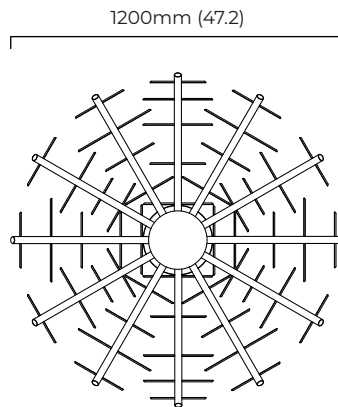

NIMBUS CHANDELIER ROUND LARGE

FINISH

bronze with handmade fritted glass
satin brass with handmade fritted glass

DIMENSIONS (body of fixture)

ø 1200 x 600 mm (dia x h)

WEIGHT

50kg (110.2lbs)
please ensure ceiling structure is strong enough to support the weight of the light

CEILING ROSE / PLATE

round ceiling rose - ø 204 x 30 mm (dia x h)

CERTIFICATION

mounting plate dimensions

*Diagrams are not to scale.

SKU NUMBER	FINISH DESCRIPTION	VOLTAGE
NIMCHRLBZFG-240	bronze with handmade fritted glass	220 - 240V
NIMCHRLSBFG-240	satin brass with handmade fritted glass	220 - 240V
NIMCHRLBZFG-110	bronze with handmade fritted glass	110 - 130V
NIMCHRLSBFG-110	satin brass with handmade fritted glass	110 - 130V

NIMBUS CHANDELIER ROUND LARGE - DALI-A

FINISH

bronze with handmade fritted glass
satin brass with handmade fritted glass

DIMENSIONS (body of fixture)

ø 1200 x 600 mm (dia x h)

WEIGHT

50kg (110.2lbs)

please ensure ceiling structure is strong enough to support the weight of the light

dimmable bulb required

DALI compatible

CEILING ROSE / PLATE

round ceiling rose - ø 204 x 30 mm (dia x h)

CERTIFICATION

mounting plate dimensions

DALI converter dimensions

*Diagrams are not to scale.