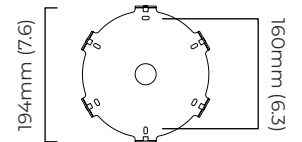

NIMBUS CHANDELIER ROUND LARGE

FINISH

bronze with handmade fritted glass
satin brass with handmade fritted glass

DIMENSIONS (body of fixture)

ø 1200 x 600 mm (dia x h)

WEIGHT

50kg (110.2lbs)
please ensure ceiling structure is strong enough to support the weight of the light

OVERALL DROP

minimum 700 mm
maximum on request 6630 mm
supplied with 1000 mm drop rod

ILLUMINATION

220-240v - 6 x E27 - 60w max (or 8w LED 2700k)
110-130v - 6 x E26 - 60w max (or 8w LED 2700k)

DIMMING

dimmable bulb required
trailing edge dimmable / phase cut (rotary dimmer) - standard
DALI option available (220-240v only)

CEILING ROSE / PLATE

round ceiling rose - ø 204 x 30 mm (dia x h)

CERTIFICATION

mounting plate dimensions

*Diagrams are not to scale.

SKU NUMBER	FINISH DESCRIPTION	VOLTAGE
NIMCHRLBZFG-240	bronze with handmade fritted glass	220 - 240V
NIMCHRLSBFG-240	satin brass with handmade fritted glass	220 - 240V
NIMCHRLBZFG-110	bronze with handmade fritted glass	110 - 130V
NIMCHRLSBFG-110	satin brass with handmade fritted glass	110 - 130V

NIMBUS CHANDELIER ROUND LARGE - DALI-A

FINISH

bronze with handmade fritted glass
satin brass with handmade fritted glass

DIMENSIONS (body of fixture)

ø 1200 x 600 mm (dia x h)

WEIGHT

50kg (110.2lbs)

please ensure ceiling structure is strong enough to support the weight of the light