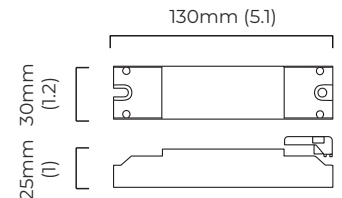

CEILING ROSE / PLATE

round ceiling rose - ø 204 x 30 mm (dia x h)

CERTIFICATION

mounting plate dimensions

*Diagrams are not to scale.

SKU NUMBER	FINISH DESCRIPTION	VOLTAGE
NIMCHRLBZFG-240	bronze with handmade fritted glass	220 - 240V
NIMCHRLSBFG-240	satin brass with handmade fritted glass	220 - 240V
NIMCHRLBZFG-110	bronze with handmade fritted glass	110 - 130V
NIMCHRLSBFG-110	satin brass with handmade fritted glass	110 - 130V

NIMBUS CHANDELIER ROUND LARGE - DALI-A

FINISH

bronze with handmade fritted glass
satin brass with handmade fritted glass

DIMENSIONS (body of fixture)

ø 1200 x 600 mm (dia x h)

WEIGHT

50kg (110.2lbs)

please ensure ceiling structure is strong enough to support the weight of the light

OVERALL DROP

minimum 700 mm

maximum on request 6630 mm

supplied with 1000 mm drop rod

ILLUMINATION

220-240v - 6 x E27 - 60w max (or 8w LED 2700k)

DALI converter to be installed in the ceiling rose

DIMMING

dimmable bulb required

DALI compatible

CEILING ROSE / PLATE

round ceiling rose - ø 204 x 30 mm (dia x h)

CERTIFICATION

mounting plate dimensions

DALI converter dimensions

*Diagrams are not to scale.