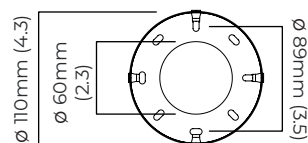

MEZZO PENDANT

FINISH

satin brass with opal glass shade

DIMENSIONS (body of fixture)

ø 120 x 150 mm (dia x h)

WEIGHT

1kg (2.2lbs)

OVERALL DROP

trailing edge dimmable / phase cut (rotary dimmer) - standard

DALI option available (220-240v only)

CEILING ROSE / PLATE

round ceiling rose - ø 116 x 25 mm (dia x h)

CERTIFICATION

mounting plate dimensions

FINISH

satin brass with opal glass shade

DIMENSIONS (body of fixture)

∅ 120 x 150 mm (dia x h)

WEIGHT

1kg (2.2lbs)

OVERALL DROP

minimum 195 mm

DALI compatible

CEILING ROSE / PLATE

round ceiling rose - ∅ 116 x 25 mm (dia x h)

CERTIFICATION

120mm (4.7)

mounting plate dimensions

*Diagrams are not to scale.

SKU NUMBER	FINISH DESCRIPTION	TYPE OF DALI	VOLTAGE
MEZPEOSBOG-DALIA-240	satin brass with opal glass shade	DALI A included - For lights that do not require aesthetic alterations. Dalí can be fitted on the existent ceiling/wall rose	220 - 240V