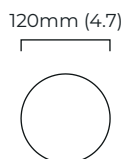

MEZZO PENDANT

FINISH

satin brass with opal glass shade

DIMENSIONS (body of fixture)

ø 120 x 150 mm (dia x h)

WEIGHT

1kg (2.2lbs)

OVERALL DROP

minimum 195 mm

maximum on request 6175 mm

supplied with 1000 mm drop rod

ILLUMINATION

220-240v - 1 x G9 - 25w max halogen (or 2.3w LED 2700k)

110-130v - 1 x G9 - 25w max halogen (or 2.3w LED 2700k)

DIMMING

dimmable bulb required

trailing edge dimmable / phase cut (rotary dimmer) - standard

DALI option available (220-240v only)

CEILING ROSE / PLATE

round ceiling rose - ø 116 x 25 mm (dia x h)

CERTIFICATION