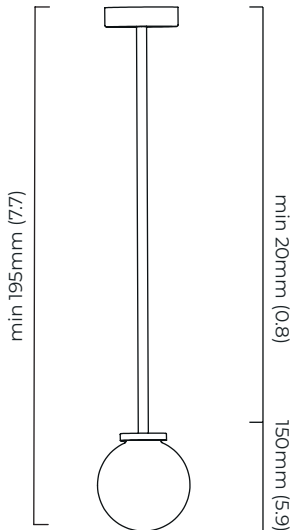

MEZZO PENDANT

FINISH

satin brass with opal glass shade

DIMENSIONS (body of fixture)

ø 120 x 150 mm (dia x h)

WEIGHT

1kg (2.2lbs)

OVERALL DROP

FINISH

satin brass with opal glass shade

DIMENSIONS (body of fixture)

∅ 120 x 150 mm (dia x h)

WEIGHT

1kg (2.2lbs)

OVERALL DROP

minimum 195 mm

maximum on request 6175 mm

supplied with 1000 mm drop rod

ILLUMINATION

220-240v - 1 x G9 - 25w max halogen (or 2.3w LED 2700k)

DALI converter to be installed in the ceiling rose

DIMMING

dimmable bulb required

DALI compatible

CEILING ROSE / PLATE

round ceiling rose - ∅ 116 x 25 mm (dia x h)

CERTIFICATION

120mm (4.7)

mounting plate dimensions

*Diagrams are not to scale.

SKU NUMBER	FINISH DESCRIPTION	TYPE OF DALI	VOLTAGE
MEZPEOSBOG-DALIA-240	satin brass with opal glass shade	DALI A included - For lights that do not require aesthetic alterations. Dalí can be fitted on the existent ceiling/wall rose	220 - 240V