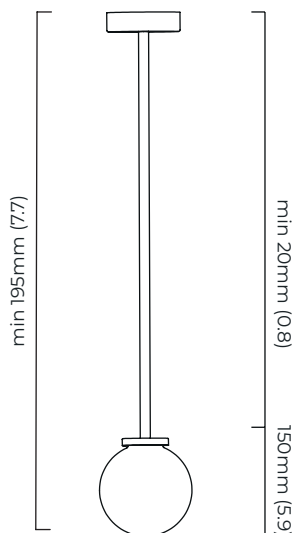

MEZZO PENDANT

FINISH

satin brass with opal glass shade

DIMENSIONS (body of fixture)

ø 120 x 150 mm (dia x h)

WEIGHT

1kg (2.2lbs)

OVERALL DROP

minimum 195 mm

maximum on request 6175 mm

supplied with 1000 mm drop rod

ILLUMINATION

220-240v - 1 x G9 - 25w max halogen (or 2.3w LED 2700k)

110-130v - 1 x G9 - 25w max halogen (or 2.3w LED 2700k)

DIMMING

dimmable bulb required

trailing edge dimmable / phase cut (rotary dimmer) - standard

DALI option available (220-240v only)

CEILING ROSE / PLATE

round ceiling rose - ø 116 x 25 mm (dia x h)

CERTIFICATION

*Diagrams are not to scale.

SKU NUMBER	FINISH DESCRIPTION	VOLTAGE
MEZPEOSBOG-240	satin brass with opal glass shade	220 - 240V
MEZPEOSBOG-110	satin brass with opal glass shade	110 - 130V