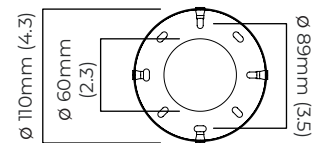

MEZZO PENDANT

FINISH

satin brass with opal glass shade

DIMENSIONS (body of fixture)

ø 120 x 150 mm (dia x h)

WEIGHT

1kg (2.2lbs)

OVERALL DROP

trailing edge dimmable / phase cut (rotary dimmer) - standard

DALI option available (220-240v only)

CEILING ROSE / PLATE

round ceiling rose - ø 116 x 25 mm (dia x h)

CERTIFICATION

mounting plate dimensions

FINISH

satin brass with opal glass shade

DIMENSIONS (body of fixture)

∅ 120 x 150 mm (dia x h)

WEIGHT

1kg (2.2lbs)

OVERALL DROP

minimum 195 mm

DALI compatible

CEILING ROSE / PLATE

round ceiling rose - ∅ 116 x 25 mm (dia x h)

CERTIFICATION

120mm (4.7)

mounting plate dimensions

*Diagrams are not to scale.

SKU NUMBER	FINISH DESCRIPTION	TYPE OF DALI	VOLTAGE
MEZPEOSBOG-DALIA-240	satin brass with opal glass shade	DALI A included - For lights that do not require aesthetic alterations. Dalí can be fitted on the existent ceiling/wall rose	220 - 240V