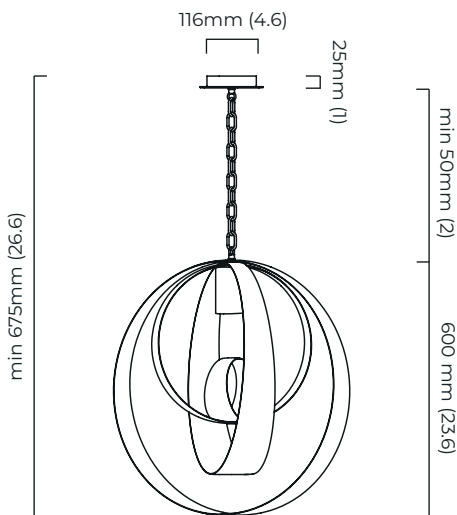

LUNAR PENDANT MEDIUM

FINISH

bronze with satin brass and bronze oval chain

DIMENSIONS (body of fixture)

600 x 400 x 600 mm (w x d x h)

WEIGHT

8kg (17.6lbs)

please ensure ceiling structure is strong enough to support the weight of the light

LUNAR PENDANT MEDIUM - DALI-A

FINISH

bronze with satin brass and bronze oval chain

DIMENSIONS (body of fixture)

600 x 400 x 600 mm (w x d x h)

WEIGHT

8kg (17.6lbs)

please ensure ceiling structure is strong enough to support the weight of the light

OVERALL DROP

minimum 675 mm

maximum on request 6625 mm

supplied with 1000 mm drop rod

ILLUMINATION

220-240v - 1 x E27 - 12.5w PAR 30 2700k LED ONLY

DALI converter to be installed in the ceiling rose.

DIMMING

dimnable bulb required

DALI compatible

CEILING ROSE / PLATE

round ceiling rose - \varnothing 116 x 25 mm (dia x h)

CERTIFICATION

mounting plate dimensions

*Diagrams are not to scale.

SKU NUMBER	FINISH DESCRIPTION	TYPE OF DALI	VOLTAGE
LUNPEMBZSB-DALIA-240	bronze with satin brass and bronze oval chain	DALI A included - For lights that do not require aesthetic alterations. Dali can be fitted in the existent ceiling/wall rose	220 - 240V