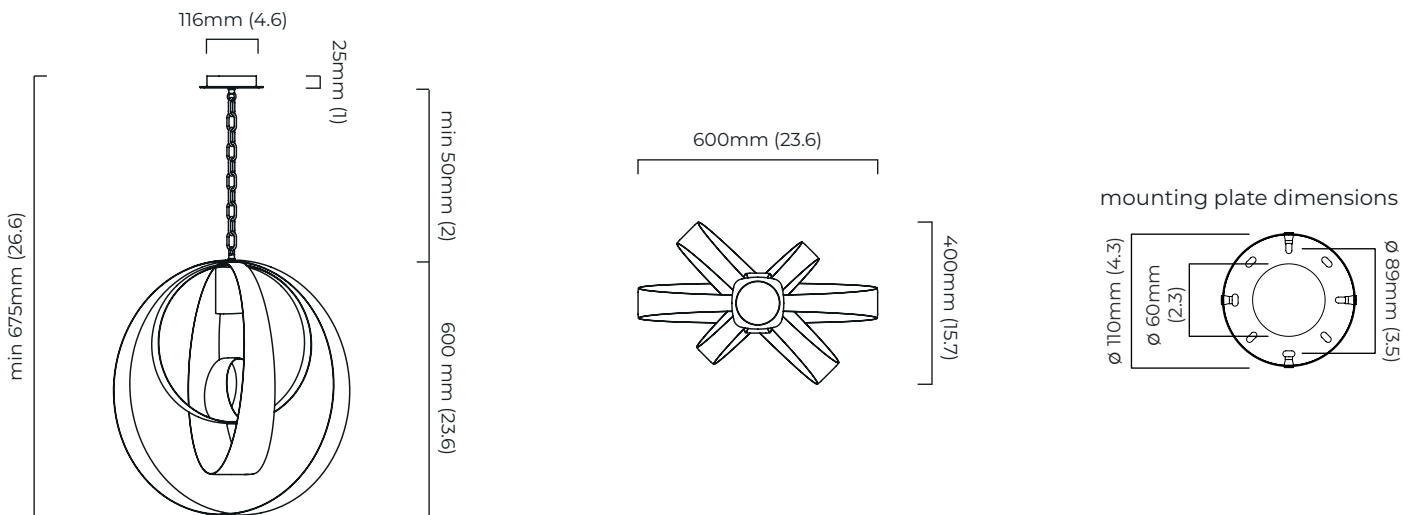

LUNAR PENDANT MEDIUM

FINISH

bronze with satin brass and bronze oval chain

DIMENSIONS (body of fixture)

600 x 400 x 600 mm (w x d x h)

WEIGHT

8kg (17.6lbs)

please ensure ceiling structure is strong enough to support the weight of the light

dimnable bulb required

trailing edge dimmable / phase cut (rotary dimmer) - standard

DALI option available (220-240v only)

CEILING ROSE / PLATE

round ceiling rose - \varnothing 116 x 25 mm (dia x h)

CERTIFICATION

LUNAR PENDANT MEDIUM - DALI-A

FINISH

bronze with satin brass and bronze oval chain

DIMENSIONS (body of fixture)

600 x 400 x 600 mm (w x d x h)

WEIGHT

8kg (17.6lbs)

please ensure ceiling structure is strong enough to support the weight of the light

dimnable bulb required

DALI compatible

CEILING ROSE / PLATE

round ceiling rose - \varnothing 116 x 25 mm (dia x h)

CERTIFICATION

mounting plate dimensions

*Diagrams are not to scale.

SKU NUMBER	FINISH DESCRIPTION	TYPE OF DALI	VOLTAGE
LUNPEMBZSB-DALIA-240	bronze with satin brass and bronze oval chain	DALI A included - For lights that do not require aesthetic alterations. Dali can be fitted in the existent ceiling/wall rose	220 - 240V