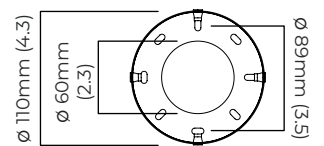

LUNAR PENDANT MEDIUM

FINISH

bronze with satin brass and bronze oval chain

DIMENSIONS (body of fixture)

600 x 400 x 600 mm (w x d x h)

WEIGHT

8kg (17.6lbs)

please ensure ceiling structure is strong enough to support the weight of the light

LUNAR PENDANT MEDIUM - DALI-A

FINISH

bronze with satin brass and bronze oval chain

DIMENSIONS (body of fixture)

600 x 400 x 600 mm (w x d x h)

WEIGHT

8kg (17.6lbs)

please ensure ceiling structure is strong enough to support the weight of the light

OVERALL DROP

minimum 675 mm

maximum on request 6625 mm

supplied with 1000 mm drop rod

ILLUMINATION

220-240v - 1 x E27 - 12.5w PAR 30 2700k LED ONLY

DALI converter to be installed in the ceiling rose.

DIMMING

dimnable bulb required

DALI compatible

CEILING ROSE / PLATE

round ceiling rose - \varnothing 116 x 25 mm (dia x h)

CERTIFICATION

mounting plate dimensions

*Diagrams are not to scale.

SKU NUMBER	FINISH DESCRIPTION	TYPE OF DALI	VOLTAGE
LUNPEMBZSB-DALIA-240	bronze with satin brass and bronze oval chain	DALI A included - For lights that do not require aesthetic alterations. Dali can be fitted in the existent ceiling/wall rose	220 - 240V