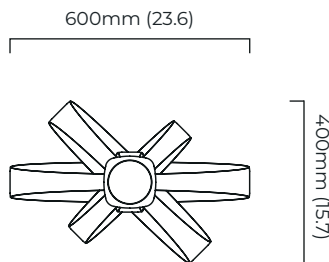

LUNAR PENDANT MEDIUM

FINISH

bronze with satin brass and bronze oval chain

DIMENSIONS (body of fixture)

600 x 400 x 600 mm (w x d x h)

WEIGHT

8kg (17.6lbs)

please ensure ceiling structure is strong enough to support the weight of the light

LUNAR PENDANT MEDIUM - DALI-A

FINISH

bronze with satin brass and bronze oval chain

DIMENSIONS (body of fixture)

600 x 400 x 600 mm (w x d x h)

WEIGHT

8kg (17.6lbs)

please ensure ceiling structure is strong enough to support the weight of the light

OVERALL DROP

minimum 675 mm

maximum on request 6625 mm

supplied with 1000 mm drop rod

ILLUMINATION

220-240v - 1 x E27 - 12.5w PAR 30 2700k LED ONLY

DALI converter to be installed in the ceiling rose.

DIMMING

dimnable bulb required

DALI compatible

CEILING ROSE / PLATE

round ceiling rose - \varnothing 116 x 25 mm (dia x h)

CERTIFICATION

mounting plate dimensions

*Diagrams are not to scale.

SKU NUMBER	FINISH DESCRIPTION	TYPE OF DALI	VOLTAGE
LUNPEMBZSB-DALIA-240	bronze with satin brass and bronze oval chain	DALI A included - For lights that do not require aesthetic alterations. Dali can be fitted in the existent ceiling/wall rose	220 - 240V