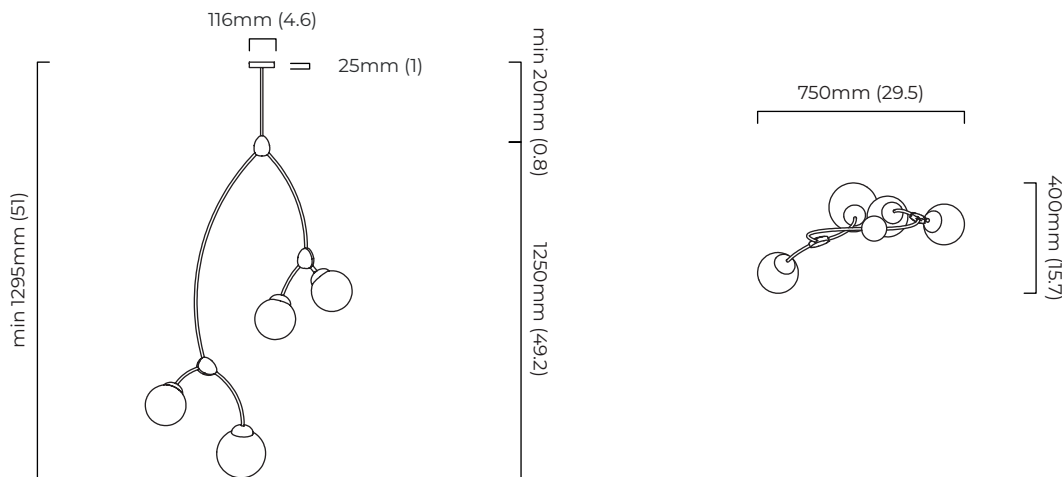

IVY VERTICAL 4 PENDANT

FINISH

bronze with satin brass details opal glass shades
bronze with satin brass details smoked glass shades

DIMENSIONS (body of fixture)

750 x 400 x 1250 mm (w x d x h)

WEIGHT

6kg (13.2lbs)
please ensure ceiling structure is strong enough to support the weight of the light

IVY VERTICAL 4 PENDANT - DALI-A

FINISH

bronze with satin brass details opal glass shades
bronze with satin brass details smoked glass shades

DIMENSIONS (body of fixture)

750 x 400 x 1250 mm (w x d x h)

WEIGHT

DALI converter to be installed in the cavity

DIMMING

dimmable bulb required

DALI compatible

CEILING ROSE / PLATE

round ceiling rose - \varnothing 116 x 25 mm (dia x h)

CERTIFICATION

mounting plate dimensions

IVY VERTICAL 4 PENDANT - DALI-B

FINISH

bronze with satin brass details opal glass shades
bronze with satin brass details smoked glass shades

DIMENSIONS (body of fixture)

750 x 400 x 1250 mm (w x d x h)

WEIGHT