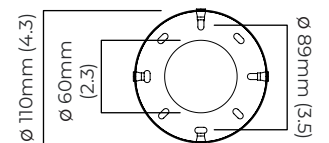

IVY VERTICAL 4 PENDANT - DALI-A

FINISH

bronze with satin brass details opal glass shades
bronze with satin brass details smoked glass shades

DIMENSIONS (body of fixture)

750 x 400 x 1250 mm (w x d x h)

WEIGHT

DALI converter to be installed in the cavity

DIMMING

dimmable bulb required

DALI compatible

CEILING ROSE / PLATE

round ceiling rose - \varnothing 116 x 25 mm (dia x h)

CERTIFICATION

mounting plate dimensions

DALI converter dimensions

*Diagrams are not to scale.

SKU NUMBER	FINISH DESCRIPTION	TYPE OF DALI	VOLTAGE
IYPE4BZOG-DALIA-240	bronze with satin brass details opal glass shades	DALI A included - For lights that do not require aesthetic alterations. Dali can be fitted in the ceiling/wall cavity	220 - 240V
IYPE4BZSG-DALIA-240	bronze with satin brass details smoked glass shades	DALI A included - For lights that do not require aesthetic alterations. Dali can be fitted in the ceiling/wall cavity	220 - 240V

IVY VERTICAL 4 PENDANT - DALI-B

FINISH

bronze with satin brass details opal glass shades
bronze with satin brass details smoked glass shades

DIMENSIONS (body of fixture)

750 x 400 x 1250 mm (w x d x h)

WEIGHT