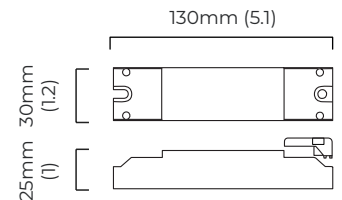

DALI converter dimensions