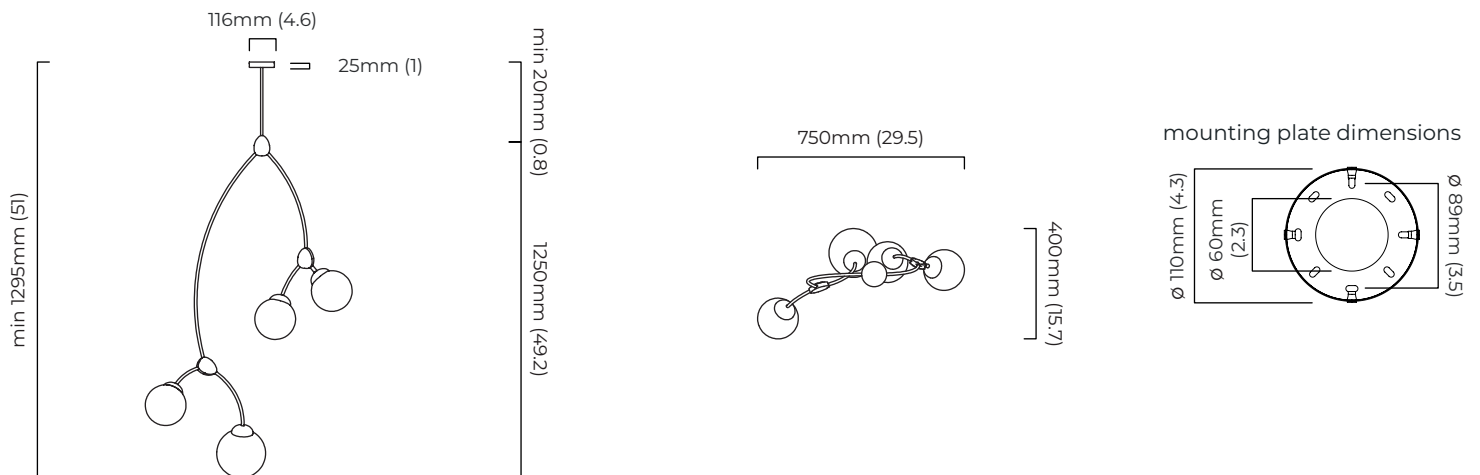

IVY VERTICAL 4 PENDANT

FINISH

bronze with satin brass details opal glass shades
bronze with satin brass details smoked glass shades

DIMENSIONS (body of fixture)

750 x 400 x 1250 mm (w x d x h)

WEIGHT

6kg (13.2lbs)
please ensure ceiling structure is strong enough to support the weight of the light

OVERALL DROP

minimum 1295 mm
maximum on request 4275 mm
supplied with 1000 mm drop rod

ILLUMINATION

220-240v - 4 x E14 - 25w max (or 4.5w LED 2700k)
110-130v - 4 x E12 - 25w max (or 4.5w LED 2700k)

DIMMING

dimmable bulb required
trailing edge dimmable / phase cut (rotary dimmer) - standard
DALI option available (220-240v only)

CEILING ROSE / PLATE

round ceiling rose - $\varnothing$ 116 x 25 mm (dia x h)

CERTIFICATION

*Diagrams are not to scale.

SKU NUMBER	FINISH DESCRIPTION	VOLTAGE
IVYPE4BZOG-240	bronze with satin brass details opal glass shades	220 - 240V
IVYPE4BZSG-240	bronze with satin brass details smoked glass shades	220 - 240V
IVYPE4BZOG-110	bronze with satin brass details opal glass shades	110 - 130V
IVYPE4BZSG-110	bronze with satin brass details smoked glass shades	110 - 130V