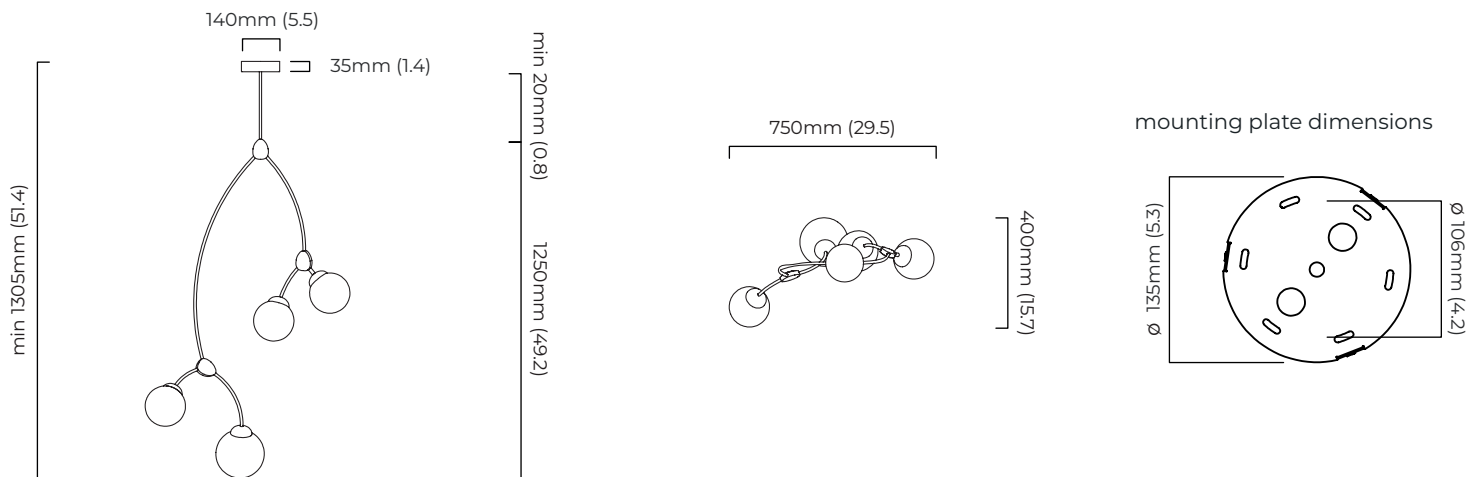

IVY VERTICAL 4 PENDANT

FINISH

bronze with satin brass details opal glass shades
bronze with satin brass details smoked glass shades

DIMENSIONS (body of fixture)

750 x 400 x 1250 mm (w x d x h)

WEIGHT

6kg (13.2lbs)
please ensure ceiling structure is strong enough to support the weight of the light

IVY VERTICAL 4 PENDANT - DALI-A

FINISH

bronze with satin brass details opal glass shades
bronze with satin brass details smoked glass shades

DIMENSIONS (body of fixture)

750 x 400 x 1250 mm (w x d x h)

WEIGHT

IVY VERTICAL 4 PENDANT - DALI-B

FINISH

bronze with satin brass details opal glass shades
bronze with satin brass details smoked glass shades

DIMENSIONS (body of fixture)

750 x 400 x 1250 mm (w x d x h)

WEIGHT

DALI converter to be installed in the ceiling rose

DIMMING

dimmable bulb required

DALI compatible

CEILING ROSE / PLATE

round ceiling rose - \varnothing 140 x 35 mm (dia x h)

CERTIFICATION

*Diagrams are not to scale.