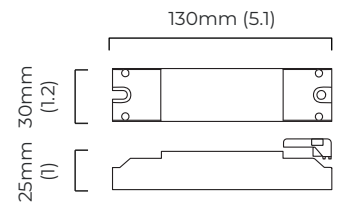

DALI converter dimensions