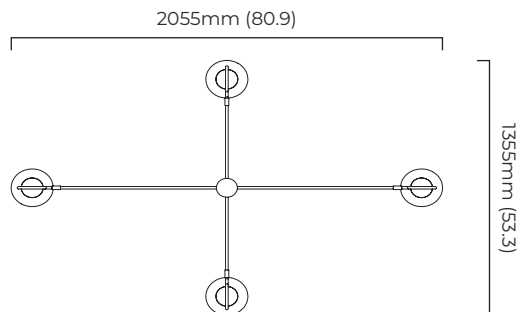

*Diagrams are not to scale.

SKU NUMBER	FINISH DESCRIPTION	VOLTAGE
FLOPE4ABRG-240	antique brass with ribbed glass shade	220 - 240V
FLOPE4ABRG-110	antique brass with ribbed glass shade	110 - 130V