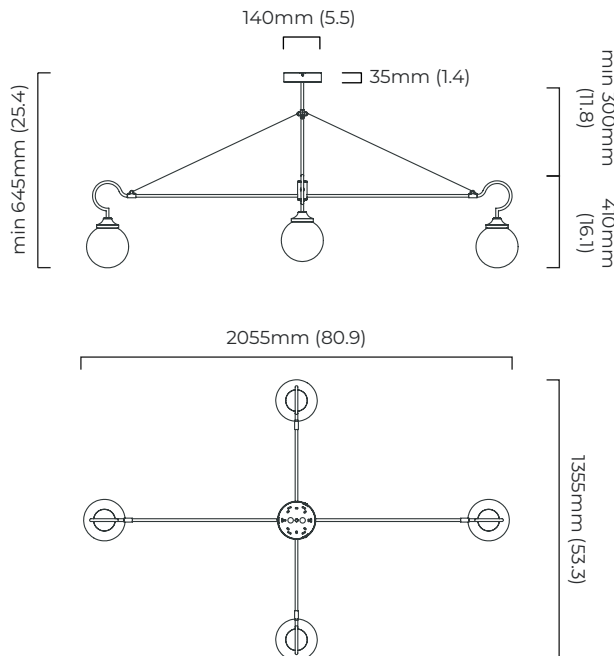

FLOREN PENDANT FOUR - DALI-B

FINISH

antique brass with ribbed glass shade

DIMENSIONS (body of fixture)

2055 x 1355 x 410 mm (w x d x h)

WEIGHT

7kg (15.4lbs)

please ensure ceiling structure is strong enough to support the weight of the light

OVERALL DROP

minimum 645 mm

maximum on request 6445 mm

supplied with 1000 mm drop rod

ILLUMINATION

220-240v - 4 x E27 - 60w max (or 8w LED 2700k)

DALI converter to be installed in the ceiling rose

DIMMING

dimmable bulb required

DALI compatible

CEILING ROSE / PLATE

round ceiling rose - $\varnothing$ 140 x 35 mm (dia x h)

CERTIFICATION