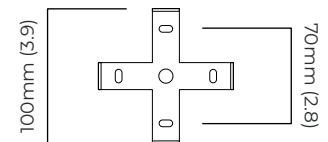

mounting plate dimensions