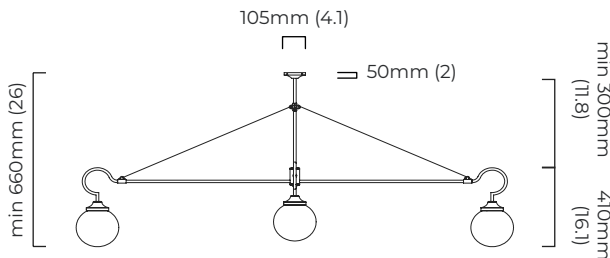

FLOREN PENDANT FOUR

FINISH

antique brass with ribbed glass shade

DIMENSIONS (body of fixture)

2055 x 1355 x 410 mm (w x d x h)

WEIGHT

7kg (15.4lbs)

please ensure ceiling structure is strong enough to support the weight of the light

OVERALL DROP

minimum 660 mm

maximum on request 6460 mm

supplied with 1000 mm drop rod

ILLUMINATION

220-240v - 4 x E27 - 60w max (or 8w LED 2700k)

110-130v - 4 x E26 - 60w max (or 8w LED 2700k)

DIMMING

dimnable bulb required

trailing edge dimmable / phase cut (rotary dimmer) - standard

DALI option available (220-240v only)

CEILING ROSE / PLATE

round ceiling rose - $\varnothing$ 105 x 50 mm (dia x h)

CERTIFICATION