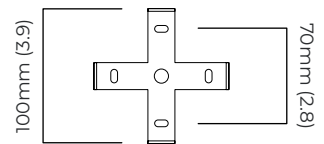

mounting plate dimensions