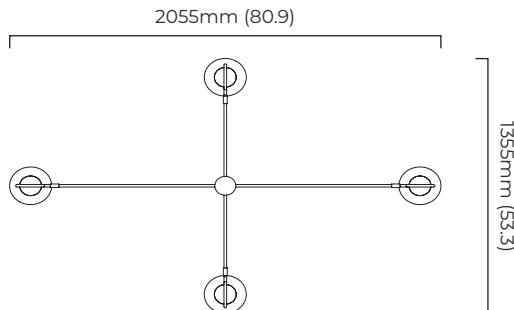

FLOREN PENDANT FOUR - DALI-A

FINISH

antique brass with ribbed glass shade

DIMENSIONS (body of fixture)

2055 x 1355 x 410 mm (w x d x h)

WEIGHT

7kg (15.4lbs)

please ensure ceiling structure is strong enough to support the weight of the light

OVERALL DROP

minimum 660 mm

maximum on request 6460 mm

supplied with 1000 mm drop rod

ILLUMINATION

220-240v - 4 x E27 - 60w max (or 8w LED 2700k)

DALI converter to be installed in the cavity

DIMMING

dimnable bulb required

DALI compatible

CEILING ROSE / PLATE

round ceiling rose - $\varnothing$ 105 x 50 mm (dia x h)

CERTIFICATION

*Diagrams are not to scale.

SKU NUMBER	FINISH DESCRIPTION	TYPE OF DALI	VOLTAGE
FLOPE4ABRG-DALIA-240	antique brass with ribbed glass shade	DALI A included - For lights that do not require aesthetic alterations. Dalí can be fitted inside the ceiling/wall cavity	220 - 240V