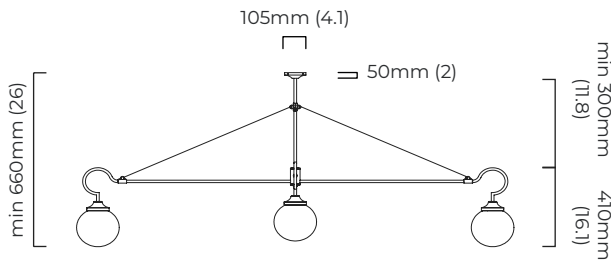

FLOREN PENDANT FOUR - DALI-A

FINISH

antique brass with ribbed glass shade

DIMENSIONS (body of fixture)

2055 x 1355 x 410 mm (w x d x h)

WEIGHT

7kg (15.4lbs)

please ensure ceiling structure is strong enough to support the weight of the light

OVERALL DROP

minimum 660 mm

maximum on request 6460 mm

supplied with 1000 mm drop rod

ILLUMINATION

220-240v - 4 x E27 - 60w max (or 8w LED 2700k)

DALI converter to be installed in the cavity

DIMMING

dimnable bulb required

DALI compatible

CEILING ROSE / PLATE

round ceiling rose - $\varnothing$ 105 x 50 mm (dia x h)

CERTIFICATION