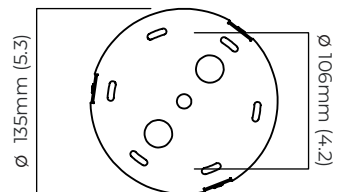

mounting plate dimensions