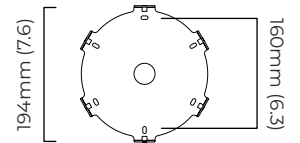

CLOUDESLEY CHANDELIER LARGE

FINISH

bronze with opal glass shades
satin brass with opal glass shades

DIMENSIONS (body of fixture)

ø 1300 x 620 mm (dia x h)

WEIGHT

41kg (90.4lbs)
please ensure ceiling structure is strong enough to support the weight of the light

CEILING ROSE / PLATE

round ceiling rose - ø 204 x 30 mm (dia x h)

CERTIFICATION

mounting plate dimensions

*Diagrams are not to scale.

SKU NUMBER	FINISH DESCRIPTION	VOLTAGE
CLOCHLBZMO-240	bronze with opal glass shades	220 - 240V
CLOCHLSBMO-240	satin brass with opal glass shades	220 - 240V
CLOCHLBZMO-110	bronze with opal glass shades	110 - 130V
CLOCHLSBMO-110	satin brass with opal glass shades	110 - 130V

CLOUDESLEY CHANDELIER LARGE - DALI-A

FINISH

bronze with opal glass shades
satin brass with opal glass shades

DIMENSIONS (body of fixture)

ø 1300 x 620 mm (dia x h)

WEIGHT

41kg (90.4lbs)

please ensure ceiling structure is strong enough to support the weight of the light

dimmable bulb required

DALI compatible

CEILING ROSE / PLATE

round ceiling rose - ø 204 x 30 mm (dia x h)

CERTIFICATION

mounting plate dimensions

*Diagrams are not to scale.

SKU NUMBER	FINISH DESCRIPTION	TYPE OF DALI	VOLTAGE
CLOCHLBZMO-DALIA-240	bronze with opal glass shades	DALI A included - For lights that do not require aesthetic alterations. Dali can be fitted on the existent ceiling/wall rose	220 - 240V
CLOCHLSBMO-DALIA-240	satin brass with opal glass shades	DALI A included - For lights that do not require aesthetic alterations. Dali can be fitted on the existent ceiling/wall rose	220 - 240V