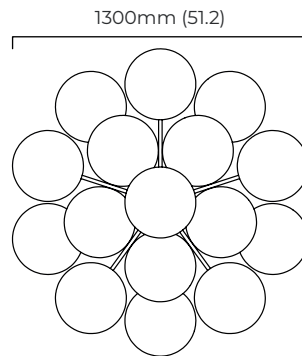

CLOUDESLEY CHANDELIER LARGE

FINISH

bronze with opal glass shades
satin brass with opal glass shades

DIMENSIONS (body of fixture)

ø 1300 x 620 mm (dia x h)

WEIGHT

41kg (90.4lbs)
please ensure ceiling structure is strong enough to support the weight of the light

CEILING ROSE / PLATE

round ceiling rose - ø 204 x 30 mm (dia x h)

CERTIFICATION

mounting plate dimensions

*Diagrams are not to scale.

SKU NUMBER	FINISH DESCRIPTION	VOLTAGE
CLOCHLBZMO-240	bronze with opal glass shades	220 - 240V
CLOCHLSBMO-240	satin brass with opal glass shades	220 - 240V
CLOCHLBZMO-110	bronze with opal glass shades	110 - 130V
CLOCHLSBMO-110	satin brass with opal glass shades	110 - 130V

CLOUDESLEY CHANDELIER LARGE - DALI-A

FINISH

bronze with opal glass shades
satin brass with opal glass shades

DIMENSIONS (body of fixture)

ø 1300 x 620 mm (dia x h)

WEIGHT

41kg (90.4lbs)

please ensure ceiling structure is strong enough to support the weight of the light

dimmable bulb required

DALI compatible

CEILING ROSE / PLATE

round ceiling rose - ø 204 x 30 mm (dia x h)

CERTIFICATION

mounting plate dimensions

*Diagrams are not to scale.

SKU NUMBER	FINISH DESCRIPTION	TYPE OF DALI	VOLTAGE
CLOCHLBZMO-DALIA-240	bronze with opal glass shades	DALI A included - For lights that do not require aesthetic alterations. Dali can be fitted on the existent ceiling/wall rose	220 - 240V
CLOCHLSBMO-DALIA-240	satin brass with opal glass shades	DALI A included - For lights that do not require aesthetic alterations. Dali can be fitted on the existent ceiling/wall rose	220 - 240V