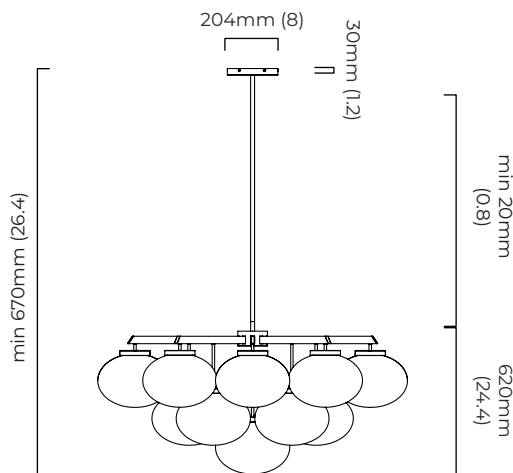

CLOUDESLEY CHANDELIER LARGE

FINISH

bronze with opal glass shades
satin brass with opal glass shades

DIMENSIONS (body of fixture)

ø 1300 x 620 mm (dia x h)

WEIGHT

41kg (90.4lbs)
please ensure ceiling structure is strong enough to support the weight of the light

CEILING ROSE / PLATE

round ceiling rose - ø 204 x 30 mm (dia x h)

CERTIFICATION

mounting plate dimensions

*Diagrams are not to scale.

SKU NUMBER	FINISH DESCRIPTION	VOLTAGE
CLOCHLBZMO-240	bronze with opal glass shades	220 - 240V
CLOCHLSBMO-240	satin brass with opal glass shades	220 - 240V
CLOCHLBZMO-110	bronze with opal glass shades	110 - 130V
CLOCHLSBMO-110	satin brass with opal glass shades	110 - 130V

CLOUDESLEY CHANDELIER LARGE - DALI-A

FINISH

bronze with opal glass shades
satin brass with opal glass shades

DIMENSIONS (body of fixture)

ø 1300 x 620 mm (dia x h)

WEIGHT

41kg (90.4lbs)

please ensure ceiling structure is strong enough to support the weight of the light

dimmable bulb required

DALI compatible

CEILING ROSE / PLATE

round ceiling rose - ø 204 x 30 mm (dia x h)

CERTIFICATION

mounting plate dimensions

*Diagrams are not to scale.

SKU NUMBER	FINISH DESCRIPTION	TYPE OF DALI	VOLTAGE
CLOCHLBZMO-DALIA-240	bronze with opal glass shades	DALI A included - For lights that do not require aesthetic alterations. Dali can be fitted on the existent ceiling/wall rose	220 - 240V
CLOCHLSBMO-DALIA-240	satin brass with opal glass shades	DALI A included - For lights that do not require aesthetic alterations. Dali can be fitted on the existent ceiling/wall rose	220 - 240V