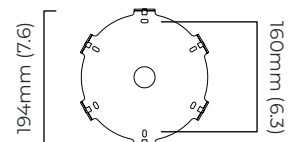

CLOUDESLEY CHANDELIER LARGE

FINISH

bronze with opal glass shades
satin brass with opal glass shades

DIMENSIONS (body of fixture)

ø 1300 x 620 mm (dia x h)

WEIGHT

41kg (90.4lbs)
please ensure ceiling structure is strong enough to support the weight of the light

OVERALL DROP

minimum 670 mm
maximum on request 6650 mm
supplied with 1000 mm drop rod

ILLUMINATION

220-240v - 16 x E27 - 60w max (or 8w LED 2700k)
110-130v - 16 x E26 - 60w max (or 8w LED 2700k)

DIMMING

dimmable bulb required
trailing edge dimmable / phase cut (rotary dimmer) - standard
DALI option available (220-240v only)

CEILING ROSE / PLATE

round ceiling rose - ø 204 x 30 mm (dia x h)

CERTIFICATION

mounting plate dimensions

*Diagrams are not to scale.

SKU NUMBER	FINISH DESCRIPTION	VOLTAGE
CLOCHLBZMO-240	bronze with opal glass shades	220 - 240V
CLOCHLSBMO-240	satin brass with opal glass shades	220 - 240V
CLOCHLBZMO-110	bronze with opal glass shades	110 - 130V
CLOCHLSBMO-110	satin brass with opal glass shades	110 - 130V

CLOUDESLEY CHANDELIER LARGE - DALI-A

FINISH

bronze with opal glass shades
satin brass with opal glass shades

DIMENSIONS (body of fixture)

ø 1300 x 620 mm (dia x h)

WEIGHT

41kg (90.4lbs)

please ensure ceiling structure is strong enough to support the weight of the light