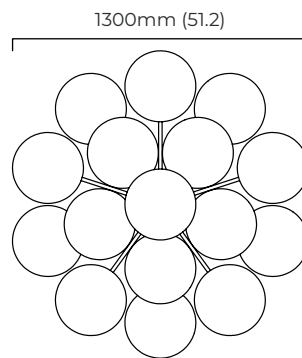

CLOUDESLEY CHANDELIER LARGE

FINISH

bronze with opal glass shades
satin brass with opal glass shades

DIMENSIONS (body of fixture)

ø 1300 x 620 mm (dia x h)

WEIGHT

41kg (90.4lbs)
please ensure ceiling structure is strong enough to support the weight of the light

CEILING ROSE / PLATE

round ceiling rose - ø 204 x 30 mm (dia x h)

CERTIFICATION

mounting plate dimensions

*Diagrams are not to scale.

SKU NUMBER	FINISH DESCRIPTION	VOLTAGE
CLOCHLBZMO-240	bronze with opal glass shades	220 - 240V
CLOCHLSBMO-240	satin brass with opal glass shades	220 - 240V
CLOCHLBZMO-110	bronze with opal glass shades	110 - 130V
CLOCHLSBMO-110	satin brass with opal glass shades	110 - 130V

CLOUDESLEY CHANDELIER LARGE - DALI-A

FINISH

bronze with opal glass shades
satin brass with opal glass shades

DIMENSIONS (body of fixture)

ø 1300 x 620 mm (dia x h)

WEIGHT

41kg (90.4lbs)

please ensure ceiling structure is strong enough to support the weight of the light

dimmable bulb required

DALI compatible

CEILING ROSE / PLATE

round ceiling rose - ø 204 x 30 mm (dia x h)

CERTIFICATION

mounting plate dimensions

*Diagrams are not to scale.

SKU NUMBER	FINISH DESCRIPTION	TYPE OF DALI	VOLTAGE
CLOCHLBZMO-DALIA-240	bronze with opal glass shades	DALI A included - For lights that do not require aesthetic alterations. Dali can be fitted on the existent ceiling/wall rose	220 - 240V
CLOCHLSBMO-DALIA-240	satin brass with opal glass shades	DALI A included - For lights that do not require aesthetic alterations. Dali can be fitted on the existent ceiling/wall rose	220 - 240V