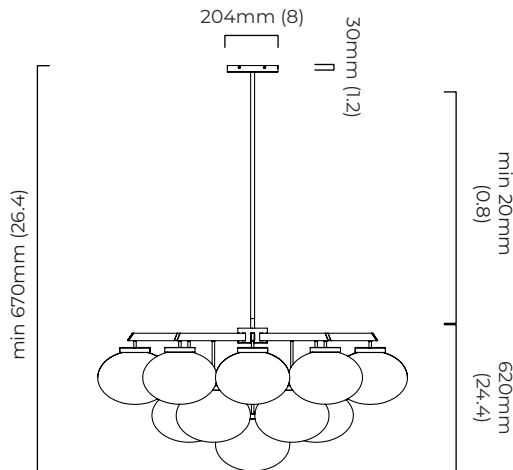

CEILING ROSE / PLATE

round ceiling rose - ø 204 x 30 mm (dia x h)

CERTIFICATION

mounting plate dimensions

*Diagrams are not to scale.

SKU NUMBER	FINISH DESCRIPTION	VOLTAGE
CLOCHLBZMO-240	bronze with opal glass shades	220 - 240V
CLOCHLSBMO-240	satin brass with opal glass shades	220 - 240V
CLOCHLBZMO-110	bronze with opal glass shades	110 - 130V
CLOCHLSBMO-110	satin brass with opal glass shades	110 - 130V

CLOUDESLEY CHANDELIER LARGE - DALI-A

FINISH

bronze with opal glass shades
satin brass with opal glass shades

DIMENSIONS (body of fixture)

ø 1300 x 620 mm (dia x h)

WEIGHT

41kg (90.4lbs)

please ensure ceiling structure is strong enough to support the weight of the light

OVERALL DROP

minimum 670 mm

maximum on request 6650 mm

supplied with 1000 mm drop rod

ILLUMINATION

220-240v - 16 x E27 - 60w max (or 8w LED 2700k)

DALI converter to be installed in the ceiling rose

DIMMING

dimmable bulb required

DALI compatible

CEILING ROSE / PLATE

round ceiling rose - ø 204 x 30 mm (dia x h)

CERTIFICATION

mounting plate dimensions

*Diagrams are not to scale.

SKU NUMBER	FINISH DESCRIPTION	TYPE OF DALI	VOLTAGE
CLOCHLBZMO-DALIA-240	bronze with opal glass shades	DALI A included - For lights that do not require aesthetic alterations. Dali can be fitted on the existent ceiling/wall rose	220 - 240V
CLOCHLSBMO-DALIA-240	satin brass with opal glass shades	DALI A included - For lights that do not require aesthetic alterations. Dali can be fitted on the existent ceiling/wall rose	220 - 240V