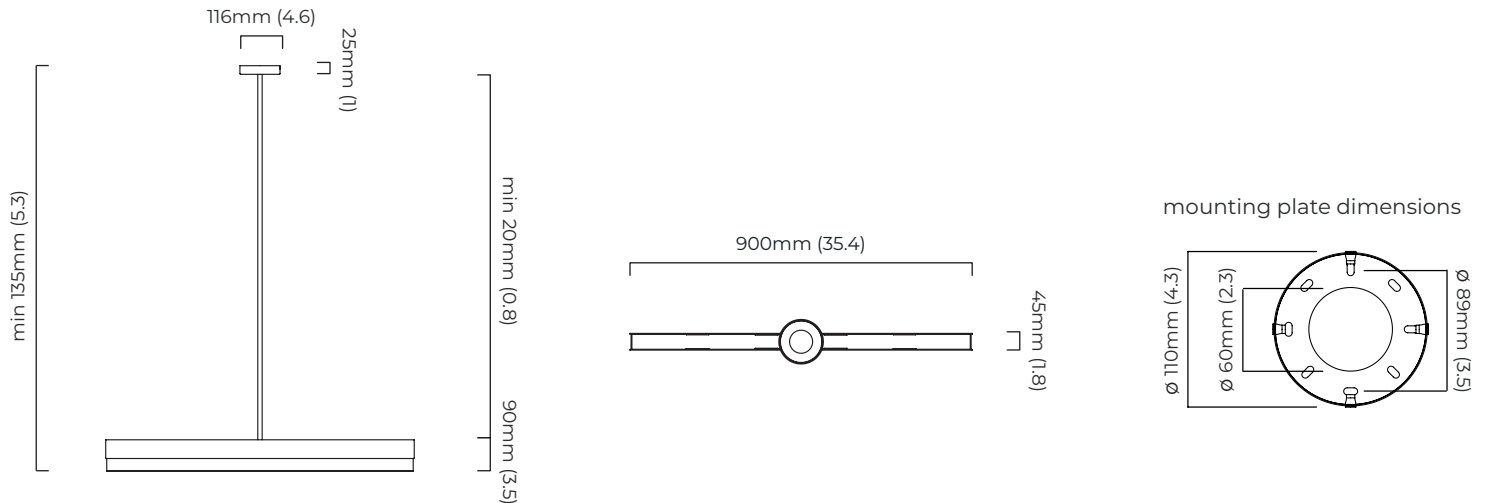

ARTES 900 PENDANT - DALI-A

FINISH

bronze with satin brass details and honed alabaster
satin brass with honed alabaster

DIMENSIONS (body of fixture)

900 x 45 x 90 mm (w x d x h)

WEIGHT

8kg (17.6lbs)
additional support around junction box required for installation

OVERALL DROP

minimum 135 mm
supplied with 1000 mm drop rod

ILLUMINATION

220-240v - integrated LED - 24w - 2700k
DALI LED driver integrated in the body of the light

DIMMING

DALI compatible

CEILING ROSE / PLATE

round ceiling rose - $\varnothing$ 116 x 25 mm (dia x h)

CERTIFICATION

*Diagrams are not to scale.

SKU NUMBER	FINISH DESCRIPTION	TYPE OF DALI	VOLTAGE
ARTPE9BZHA-DALIA-240	bronze with satin brass details and honed alabaster	DALI A included - For lights that do not require aesthetic alterations. Dali can be fitted in the body of the light	220 - 240V
ARTPE9SBHA-DALIA-240	satin brass with honed alabaster	DALI A included - For lights that do not require aesthetic alterations. Dali can be fitted in the body of the light	220 - 240V