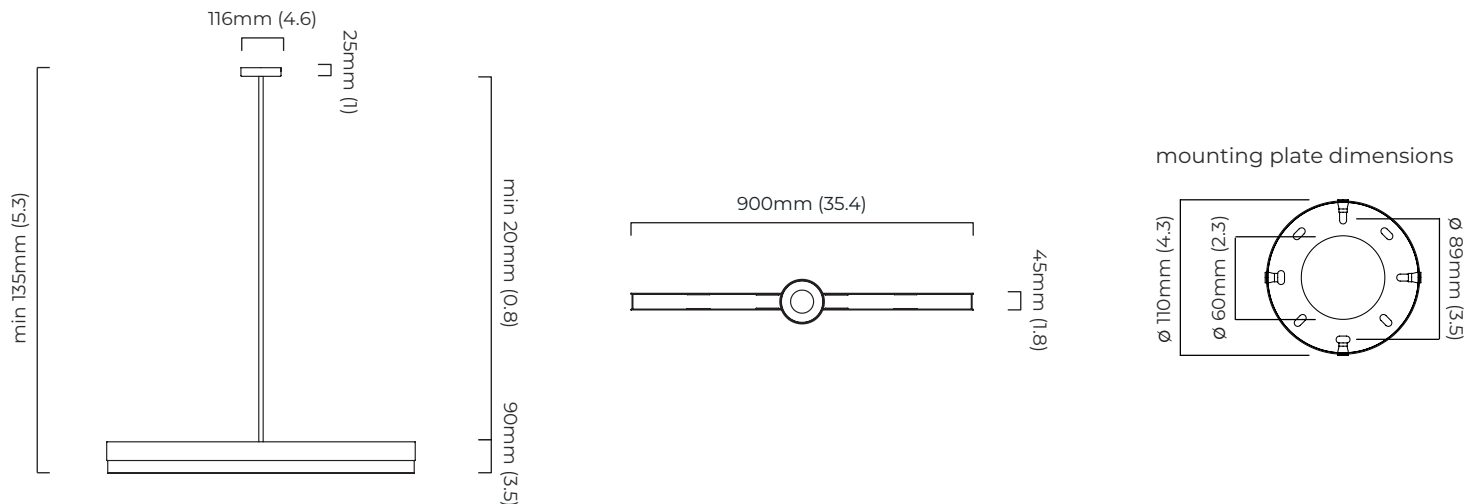

ARTES 900 PENDANT

FINISH

bronze with satin brass details and honed alabaster
satin brass with honed alabaster

DIMENSIONS (body of fixture)

900 x 45 x 90 mm (w x d x h)

WEIGHT

8kg (17.6lbs)

please ensure ceiling structure is strong enough to support the weight of the light

OVERALL DROP

minimum 135 mm

maximum on request 6115 mm

supplied with 1000 mm drop rod

ILLUMINATION

220-240v - integrated LED - 24w - 2700k

110-130v - integrated LED - 24w - 2700k

LED driver integrated in the body of the light

DIMMING

trailing dimmable / phase cut (rotary dimmer) - standard

DALI option available (220-240v only)

0/1-10v (220-240v or 110-130v) - on request

CEILING ROSE / PLATE

round ceiling rose - $\varnothing$ 116 x 25 mm (dia x h)

CERTIFICATION

*Diagrams are not to scale.

SKU NUMBER	FINISH DESCRIPTION	VOLTAGE
ARTPE9BZHA-240	bronze with satin brass details and honed alabaster	220 - 240V
ARTPE9SBHA-240	satin brass with honed alabaster	220 - 240V
ARTPE9BZHA-110	bronze with satin brass details and honed alabaster	110 - 130V
ARTPE9SBHA-110	satin brass with honed alabaster	110 - 130V