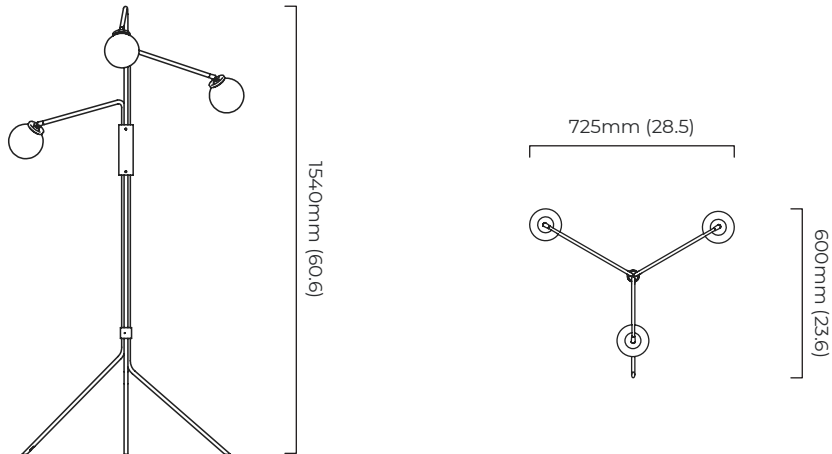

ARRAY FLOOR

FINISH

bronze with satin brass details opal glass shades

DIMENSIONS (body of fixture)

725 x 600 x 1540 mm (w x d x h)

WEIGHT

10kg (22lbs)

FLEX

2500mm cord set with black flex and inline dimmer

ILLUMINATION

220-240v - 3 x G9 - 25w max (or 2.3w LED 2700k)

110-130v - 3 x G9 - 25w max (or 2.3w LED 2700k)

DIMMING

dimnable bulb required

CERTIFICATION

*Diagrams are not to scale.

SKU NUMBER	FINISH DESCRIPTION	VOLTAGE
ARRFLOBZOG-240	bronze with satin brass details opal glass shades	220 - 240V
ARRFLOBZOG-110	bronze with satin brass details opal glass shades	110 - 130V