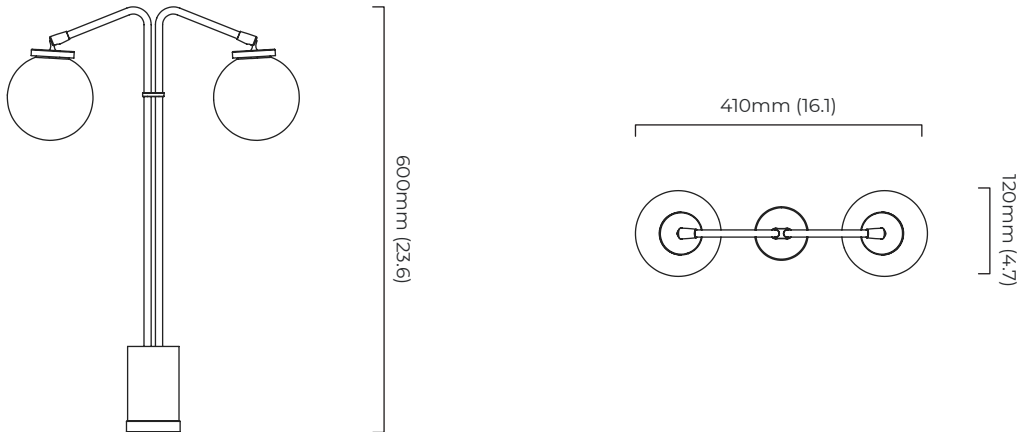

ARRAY TABLE TWIN

FINISH

bronze with satin brass details opal glass shades

DIMENSIONS (body of fixture)

410 x 120 x 600 mm (w x d x h)

WEIGHT

6kg (13.2lbs)

FLEX

2000mm cord set with black flex and inline dimmer

ILLUMINATION

220-240v - 2 x G9 - 25w max (or 2.3w LED 2700k)

110-130v - 2 x G9 - 25w max (or 2.3w LED 2700k)

DIMMING

dimnable bulb required

CERTIFICATION

*Diagrams are not to scale.

SKU NUMBER	FINISH DESCRIPTION	VOLTAGE
ARRTA2BZOG-240	bronze with satin brass details opal glass shades	220 - 240V
ARRTA2BZOG-110	bronze with satin brass details opal glass shades	110 - 130V