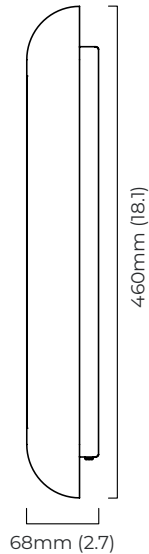

HEPWORTH WALL - DALI-A (IP20)

FINISH

satin brass with alabaster
 bronze with honed alabaster
 polished nickel with honed alabaster
 antique bronze with honed alabaster

DIMENSIONS (body of fixture)

100 x 68 x 460 mm (w x d x h)

WEIGHT

4kg (8.8lbs)

ILLUMINATION

220-240v - integrated LED - 24w - 2700k
 LED driver integrated in the body of the light

DIMMING

DALI compatible
 DALI LED driver integrated in the body of the light

WALL ROSE / PLATE

rectangular wall box - 54 x 384 mm (w x h)

CERTIFICATION

mounting plate dimensions

*Diagrams are not to scale.

SKU NUMBER	FINISH DESCRIPTION	VOLTAGE
HEPCWOBZHA-DALIA-240	bronze finish with honed alabaster	220 - 240V
HEPCWOSBHA-DALIA-240	satin brass finish with honed alabaster	220 - 240V
HEPCWOPNHA-DALIA-240	polished nickel finish with honed alabaster	220 - 240V
HEPCWOABHA-DALIA-240	antique bronze finish with honed alabaster	220 - 240V