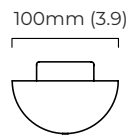

HEPWORTH WALL - DALI-A (IP20)

FINISH

satin brass with alabaster
 bronze with honed alabaster
 polished nickel with honed alabaster
 antique bronze with honed alabaster

DIMENSIONS (body of fixture)

100 x 68 x 460 mm (w x d x h)

WEIGHT

4kg (8.8lbs)

ILLUMINATION

220-240v - integrated LED - 24w - 2700k
 LED driver integrated in the body of the light

DIMMING

DALI compatible
 DALI LED driver integrated in the body of the light

WALL ROSE / PLATE

rectangular wall box - 54 x 384 mm (w x h)

CERTIFICATION

mounting plate dimensions

*Diagrams are not to scale.

SKU NUMBER	FINISH DESCRIPTION	VOLTAGE
HEPCWOBZHA-DALIA-240	bronze finish with honed alabaster	220 - 240V
HEPCWOSBHA-DALIA-240	satin brass finish with honed alabaster	220 - 240V
HEPCWOPNHA-DALIA-240	polished nickel finish with honed alabaster	220 - 240V
HEPCWOABHA-DALIA-240	antique bronze finish with honed alabaster	220 - 240V