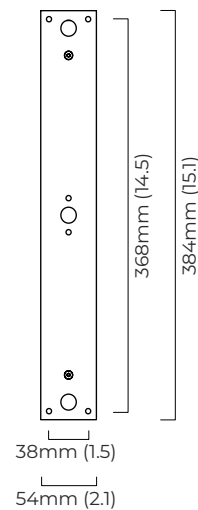

HEPWORTH WALL - DALI-A (IP20)

FINISH

satin brass with alabaster
 bronze with honed alabaster
 polished nickel with honed alabaster
 antique bronze with honed alabaster

DIMENSIONS (body of fixture)

100 x 68 x 460 mm (w x d x h)

WEIGHT

4kg (8.8lbs)

ILLUMINATION

220-240v - integrated LED - 24w - 2700k
 LED driver integrated in the body of the light

DIMMING

DALI compatible
 DALI LED driver integrated in the body of the light

WALL ROSE / PLATE

rectangular wall box - 54 x 384 mm (w x h)

CERTIFICATION

mounting plate dimensions

*Diagrams are not to scale.

SKU NUMBER	FINISH DESCRIPTION	VOLTAGE
HEPCWOBZHA-DALIA-240	bronze finish with honed alabaster	220 - 240V
HEPCWOSBHA-DALIA-240	satin brass finish with honed alabaster	220 - 240V
HEPCWOPNHA-DALIA-240	polished nickel finish with honed alabaster	220 - 240V
HEPCWOABHA-DALIA-240	antique bronze finish with honed alabaster	220 - 240V