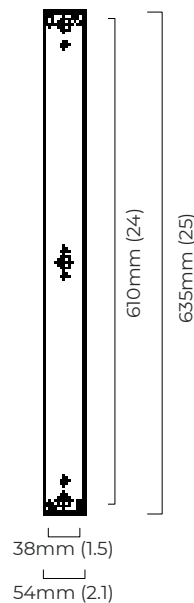

### DIMENSIONS (body of fixture)

100 x 68 x 710 mm (w x d x h)

### WALL ROSE / PLATE

rectangular wall box - 54 x 635 mm (w x h)

### VIEW ON WEBSITE

100mm (3.9)

710mm (28)

68mm (2.7)

mounting plate  
 dimensions

\*Diagrams are not to scale.

## HEPWORTH WALL TALL - DALI-A (IP20)

SKU NUMBER	FINISH DESCRIPTION	VOLTAGE
HEPCWTABHA-DALIA-240	antique bronze with honed alabaster	220 - 240V
HEPCWTBZHA-DALIA-240	bronze with honed alabaster	220 - 240V
HEPCWTSBHA-DALIA-240	satın brass with honed alabaster	220 - 240V
HEPCWTPNHA-DALIA-240	polished nickel with honed alabaster	220 - 240V