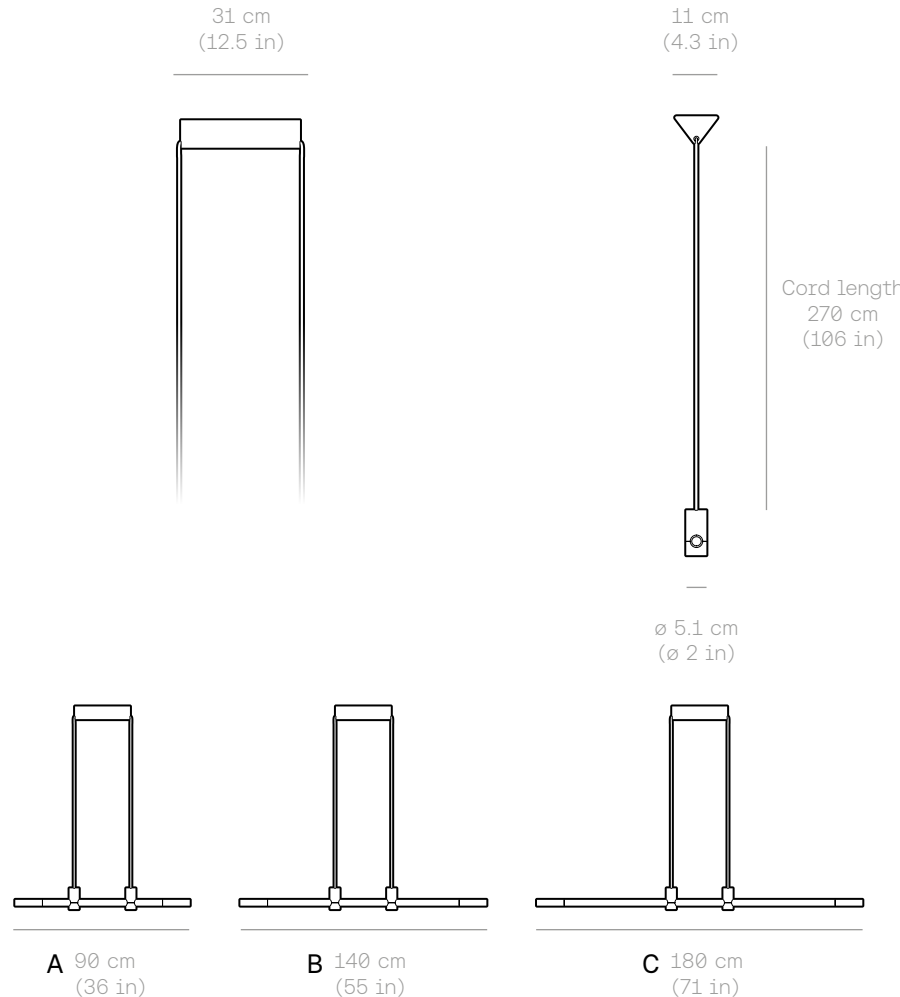

RA Line B Clear Transparent Black Anodized

RA Series

RA Line

Design by Alexandre Joncas

RA Line is distinguished by a marked opposition between heaviness and lightness. The borosilicate glass tube that pierces the supports accentuates this rivalry.

RA Line

Design by Alexandre Joncas

Lamping Specifications

Input voltage : 120V or 220-240V
 Power input : **A** 13.5W, **B** 18.9W, **C** 27W
 Technology : Intergrated LED
 CCT : LED Dim to warm 2700K to 2300K
 LED Dim to warm 3000K to 2300K
 LED Dim to warm 3500K to 2300K
 LED Fix 2700K / 3000K / 3500K / 4000K
 Lumen source : **A** 800 lm, **B** 1100 lm, **C** 1600 lm
 CRI : ≥90
 Dimmable : 0-10V, Triac ([Link for compatible dimmer](#))

Product Weight

A 3.5 kg / 7.6 lbs, **B** 3.9 kg / 8.6 lbs, **C** 4.4 kg / 9.7 lbs

Certifications

IP20  

Designed and made in Canada

Cord length

270 cm (106 in) field adjustable

**custom length available upon request*

Order code generator	Serie	Model	Tube Length	Finish	CCT	Voltage-Dimming	QTY
RA RA	LI	Line	A 90 cm	CAGO Clear Amber/Gold 12k	F Fix 27 2700K	1 120V 0-10V	.
.	.	.	B 140 cm	CTGO Clear Transparent/Gold 12k	D Dim to warm 30 3000K	2 120V Triac	.
.	.	.	C 180 cm	CTCL Clear Transparent/Clear Anodized	.	3 220-240V 0-10V	.
.	.	.	.	CTBA Clear Transparent/Black Anodized	.	4 220-240V Triac	.
.	.	.	.	ZZ Custom	.	ZZ Custom	.
Order code :	RA	LI	---	---	---	---	---