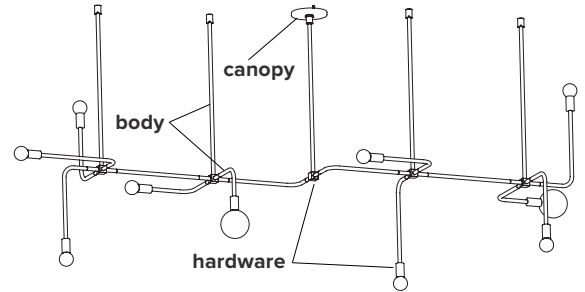

ORDER GUIDE: SKU

<u>COLLECTION</u>	<u>MODEL</u>	<u>FINISH (body + hardware)</u>
BEA beaubien	06	BKBR black/brass
		BKGR black/graphite
		BRBR brass/brass
BEA	06	BKBR = BEA06BKBR example

FINISH

NOTES:

- must be installed by an electrician
- not protected against liquids (refer to IP20)
- additional charges for modifications or for special orders
- please refer to maintenance sheet on website for cleaning instructions