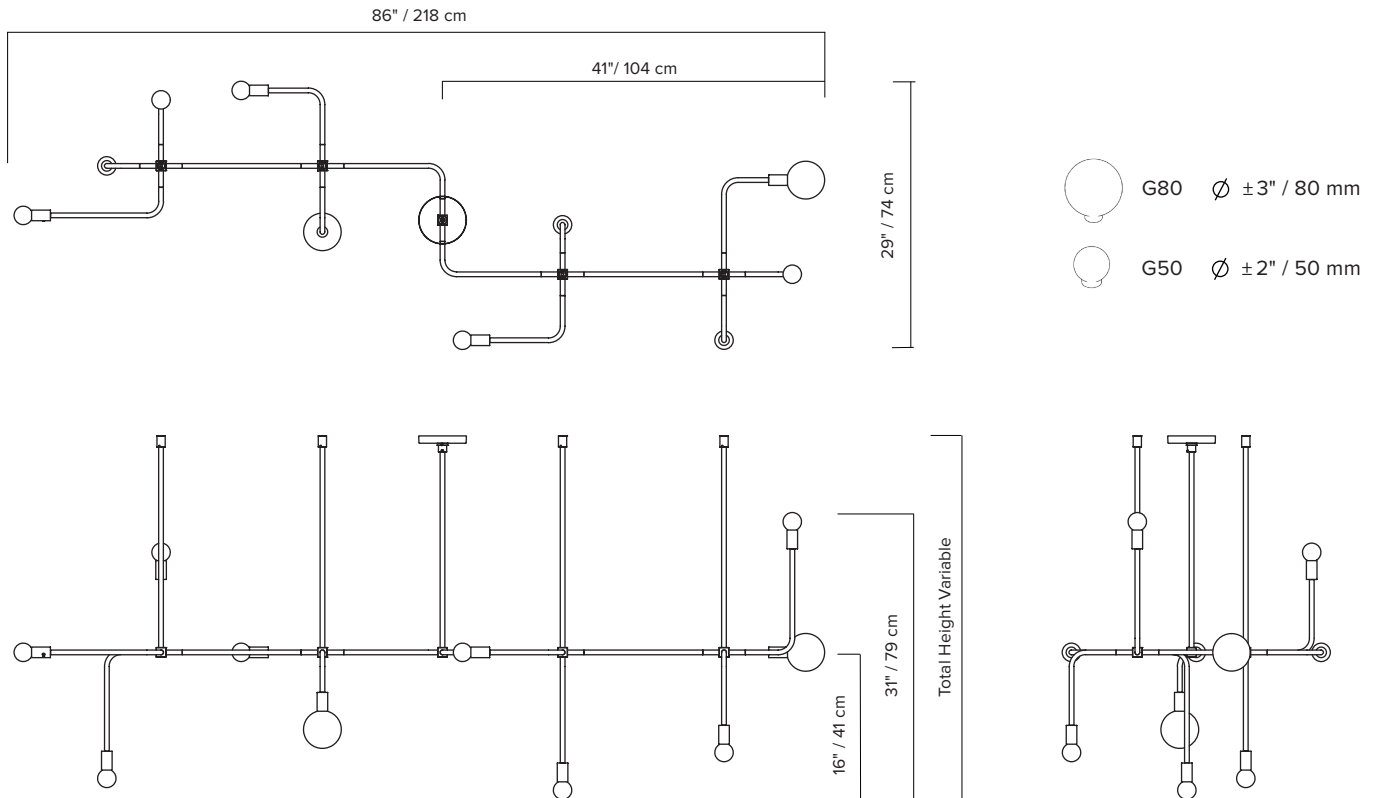

- type:** suspension
- construction:** powder coated aluminum body  
powder coated steel canopy  
brass hardware  
milk glass globe
- specifications:** source: LED lamp provided (G9 base)  
power consumption: 2 x 4.5W, 8 x 3.5W  
lumen output: 3147lm  
colour temperature: 2700K included  
\* 3000K available upon request  
colour rendering index: 80 CRI standard  
\* ≥ 90 CRI upon request  
expected lifetime: 25 000h
- control:** refer to our recommended list of dimmer models
- weight:** min. 12lb / 5.4kg
- certifications:**     IP20
- warranty:** 2 years

\*dimensions are approximate and may vary slightly

## ORDER GUIDE: SKU

<u>COLLECTION</u>	<u>MODEL</u>	<u>FINISH (body + hardware)</u>
BEA beaubien	06	BKBR black/brass
		BKGR black/graphite
		BRBR brass/brass
BEA	06	BKBR = BEA06BKBR example

## DIMMER SPECIFICATIONS