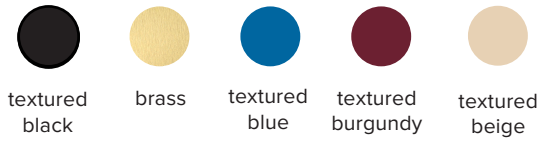

type:	pendant
construction:	handblown opaline glass globe powder coated aluminium or brass hardware polyester cord
specifications:	source: LED lamp provided (G9 base) power consumption: 4,5W lumen output: 319lm colour temperature: 2700K included * 3000K available upon request colour rendering index: 80 CRI standard * ≥ 90 CRI upon request expected lifetime: 25 000h
control:	refer to our recommended list of dimmer models
cord length:	84" / 213 cm
weight:	3.1 lb / 1.4 kg
certifications:	    IP20
warranty:	2 years

ORDER GUIDE: SKU

COLLECTION	MODEL	CORD SYSTEM	CANOPY
LRT Laurent	10	BK black BR brass BE blue BU burgundy BG beige	BK black BE blue BU burgundy WH white
LRT	10	BK	BK = LRT10BKBK <i>example</i>

CORD SYSTEM FINISH globe holders & cords