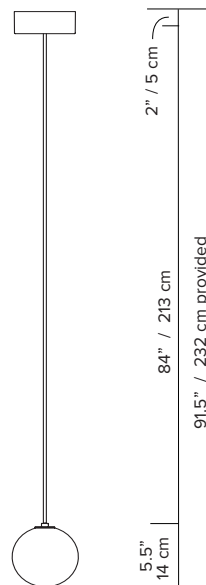

LAURENT 10

The Laurent Collection distills the milk globe to its essential relationship between circle and sphere. A series of thin forms compliment the Laurent globes—forms that carve through space, moving between line, surface, and volume. These forms combine in endless patterns, making it possible for an installation of Laurent lamps to inhabit any space with subtlety and quiet strength.

type:	pendant
construction:	handblown opaline glass globe powder coated aluminium or brass hardware polyester cord
specifications:	source: LED lamp provided (G9 base) power consumption: 4,5W lumen output: 319lm colour temperature: 2700K included * 3000K available upon request colour rendering index: 80 CRI standard * ≥ 90 CRI upon request expected lifetime: 25 000h
control:	refer to our recommended list of dimmer models
cord length:	84" / 213 cm
weight:	3.1 lb / 1.4 kg
certifications:	    IP20
warranty:	2 years

ORDER GUIDE: SKU

COLLECTION	MODEL	CORD SYSTEM	CANOPY
LRT Laurent	10	BK black BR brass BE blue BU burgundy BG beige	BK black BE blue BU burgundy WH white
LRT	10	BK	BK = LRT10BKBK <i>example</i>

CORD SYSTEM FINISH globe holders & cords