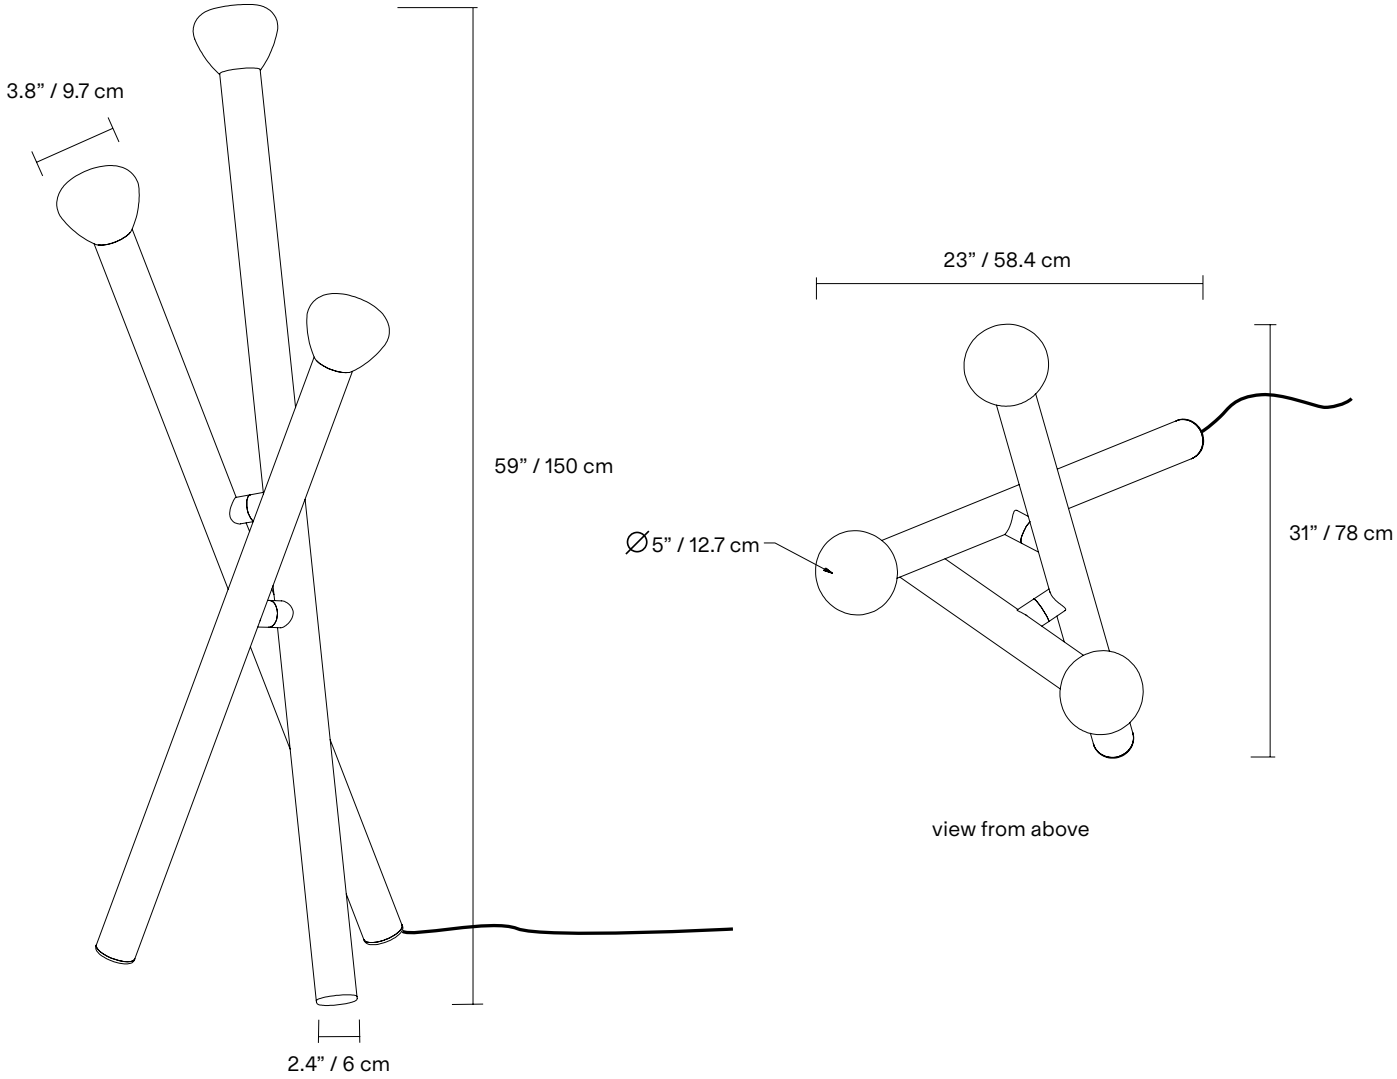

PARC 05

Parc is a collection inspired by childhood imagination and the essentiality of homemade forms — created in collaboration with Swiss designer Adrien Rovero. Evoking the archetype of a flashlight, each lamp of the Parc Collection is a playful reminder of time spent in nature, when a simple tube and piece of string could be used to fashion any number of creations. These makeshift things, at once naive and functional, harness the unique beauty of peeling an object back to its essence.

TYPE	Floor
CONSTRUCTION	Hand blown frosted glass Powder coated aluminum body Polyester cord (vinyl cord for Australia)
SPECIFICATIONS	Source: LED lamp provided (G9 base) Power consumption: 3x 4.5W Lumen output: 957lm Colour temperature: 2700K included * 3000K available upon request Colour rendering index: ≥ 90 CRI standard Expected lifetime: ≥ 25 000h
CORD LENGTH	Foot switch: 96"/ 244 cm provided Switch positioned at 24"/ 61 cm from body
WEIGHT	29.7b / 13.5kg
CERTIFICATIONS	    IP20
WARRANTY	2 years

LAMP ANATOMY

		Example	Fill with your selection
COLLECTION	PARC Prc	PRC	PRC
MODEL	05	05	05
BODY	BK Textured Black WH Textured White MB Textured Midnight Blue BE Textured Blue BG Textured Beige BU Textured Burgundy GN Textured Green TC Textured Terracotta CC Custom colour*	BK	
CORD**	BK Black WH White MB Blue BE Blue BG Beige BU Burgundy GN Green CC Custom colour*	BK	
FULL SKU		PRC05BKBK	
		NOTES	