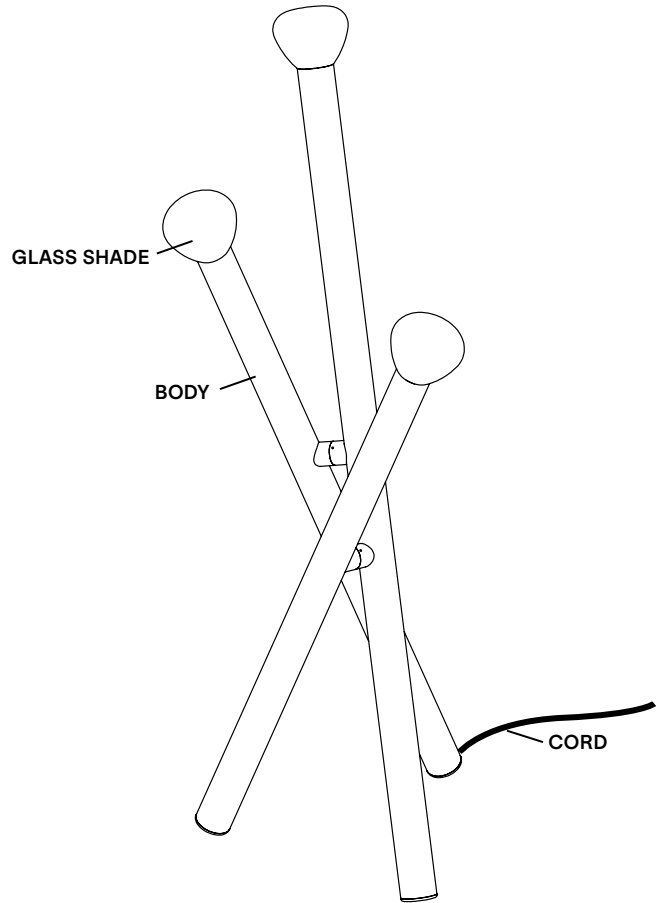

PARC 05

Parc is a collection inspired by childhood imagination and the essentiality of homemade forms — created in collaboration with Swiss designer Adrien Rovero. Evoking the archetype of a flashlight, each lamp of the Parc Collection is a playful reminder of time spent in nature, when a simple tube and piece of string could be used to fashion any number of creations. These makeshift things, at once naive and functional, harness the unique beauty of peeling an object back to its essence.

TYPE	Floor
CONSTRUCTION	Hand blown frosted glass Powder coated aluminum body Polyester cord (vinyl cord for Australia)
SPECIFICATIONS	Source: LED lamp provided (G9 base) Power consumption: 3x 4.5W Lumen output: 957lm Colour temperature: 2700K included * 3000K available upon request Colour rendering index: ≥ 90 CRI standard Expected lifetime: ≥ 25 000h
CORD LENGTH	Foot switch: 96"/ 244 cm provided Switch positioned at 24"/ 61 cm from body
WEIGHT	29.7b / 13.5kg
CERTIFICATIONS	    IP20
WARRANTY	2 years

LAMP ANATOMY

		Example	Fill with your selection
COLLECTION	PARC Prc	PRC	PRC
MODEL	05	05	05
BODY	BK Textured Black WH Textured White MB Textured Midnight Blue BE Textured Blue BG Textured Beige BU Textured Burgundy GN Textured Green TC Textured Terracotta CC Custom colour*	BK	
CORD**	BK Black WH White MB Blue BE Blue BG Beige BU Burgundy GN Green CC Custom colour*	BK	
FULL SKU		PRC05BKBK	
		NOTES	