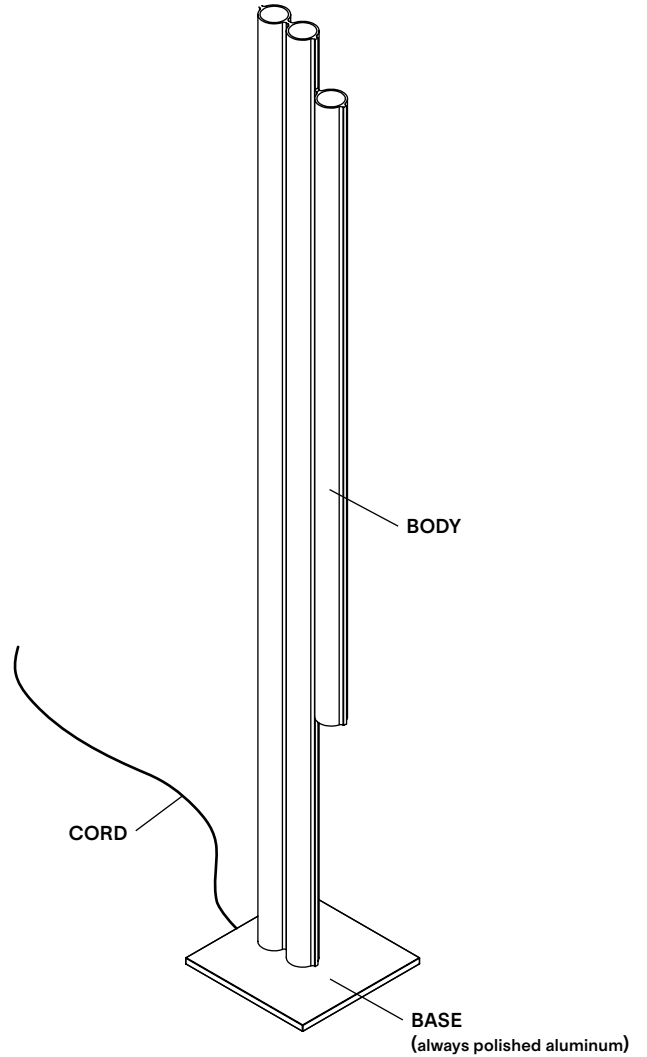

TYPE	Floor
CONSTRUCTION	Powder coated or mirror polished aluminum body Polished aluminum base Satin polished aluminum base Polycarbonate lens Vinyl cord
SPECIFICATIONS	Source: LED array integrated Power consumption: 11.6W Colour temperature : 3000K 2700K dim to warm 3000K to 2200K dim to warm 2700K to 2200K Lumen output: 3000K - 617lm 2700K - 588lm Colour rendering index: ≥90 CRI Colour consistency: 3 SDCM Expected lifetime: ≥50 000h
CONTROL	100-240 VAC Plug-in Driver, foot control dimmer
CORD	foot switch: 96"/ 244 cm provided switch positioned at 24"/ 61 cm from body
WEIGHT	28 lb / 12.7 Kg
WARRANTY	2 years

LAMP ANATOMY

		Example	Fill with your selection
COLLECTION	SIL Silo	SIL	SIL
MODEL	3F	3F	3F
SHAPE	H	H	H
BODY	BK Textured black WH Textured white MR Mirror polished aluminum BG Textured beige DP Wrinkled dusty pink TC Textured terracotta AU Textured aubergine OB Glossy oxblood MB Textured midnight blue CC Custom colour*	BK	
CORD	BK Black	BK	BK
COLOUR TEMPERATURE (CCT)	WL Warm light (2700K) NL Neutral light (3000K) D27 Dim to warm (2700K-2200K) D30 Dim to warm (3000K-2200K) CCT Other CCT available upon request**	WL	
FULL SKU		SIL3FHBKKBKWL	
		NOTES	