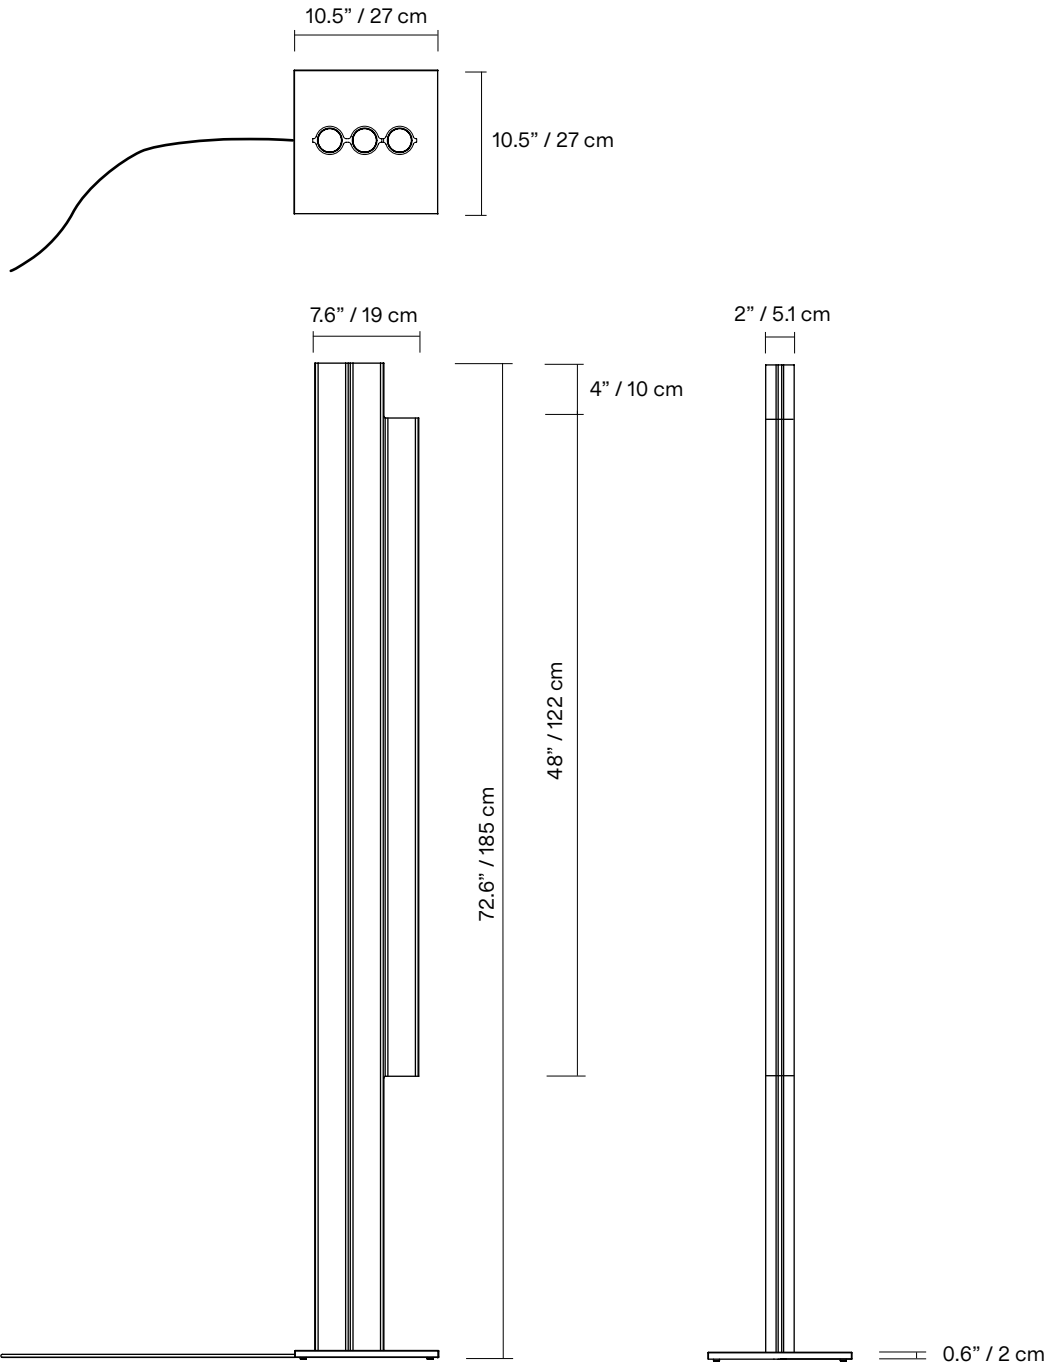

TYPE	Floor
CONSTRUCTION	Powder coated or mirror polished aluminum body Polished aluminum base Satin polished aluminum base Polycarbonate lens Vinyl cord
SPECIFICATIONS	Source: LED array integrated Power consumption: 11.6W Colour temperature : 3000K 2700K dim to warm 3000K to 2200K dim to warm 2700K to 2200K Lumen output: 3000K - 617lm 2700K - 588lm Colour rendering index: ≥90 CRI Colour consistency: 3 SDCM Expected lifetime: ≥50 000h
CONTROL	100-240 VAC Plug-in Driver, foot control dimmer
CORD	foot switch: 96"/ 244 cm provided switch positioned at 24"/ 61 cm from body
WEIGHT	28 lb / 12.7 Kg
WARRANTY	2 years

*dimensions are approximate and may vary slightly

FINISH

BK
Textured
black

WH
Textured
white

MR
Mirror
polished

BG
Textured
beige

DP
Wrinkled
dusty pink

TC
Textured
terracotta

LAMP ANATOMY

		Example	Fill with your selection
COLLECTION	SIL Silo	SIL	SIL
MODEL	3F	3F	3F
SHAPE	H	H	H
BODY	BK Textured black WH Textured white MR Mirror polished aluminum BG Textured beige DP Wrinkled dusty pink TC Textured terracotta AU Textured aubergine OB Glossy oxblood MB Textured midnight blue CC Custom colour*	BK	
CORD	BK Black	BK	BK
COLOUR TEMPERATURE (CCT)	WL Warm light (2700K) NL Neutral light (3000K) D27 Dim to warm (2700K-2200K) D30 Dim to warm (3000K-2200K) CCT Other CCT available upon request**	WL	
FULL SKU		SIL3FHBKKBKWL	
		NOTES	