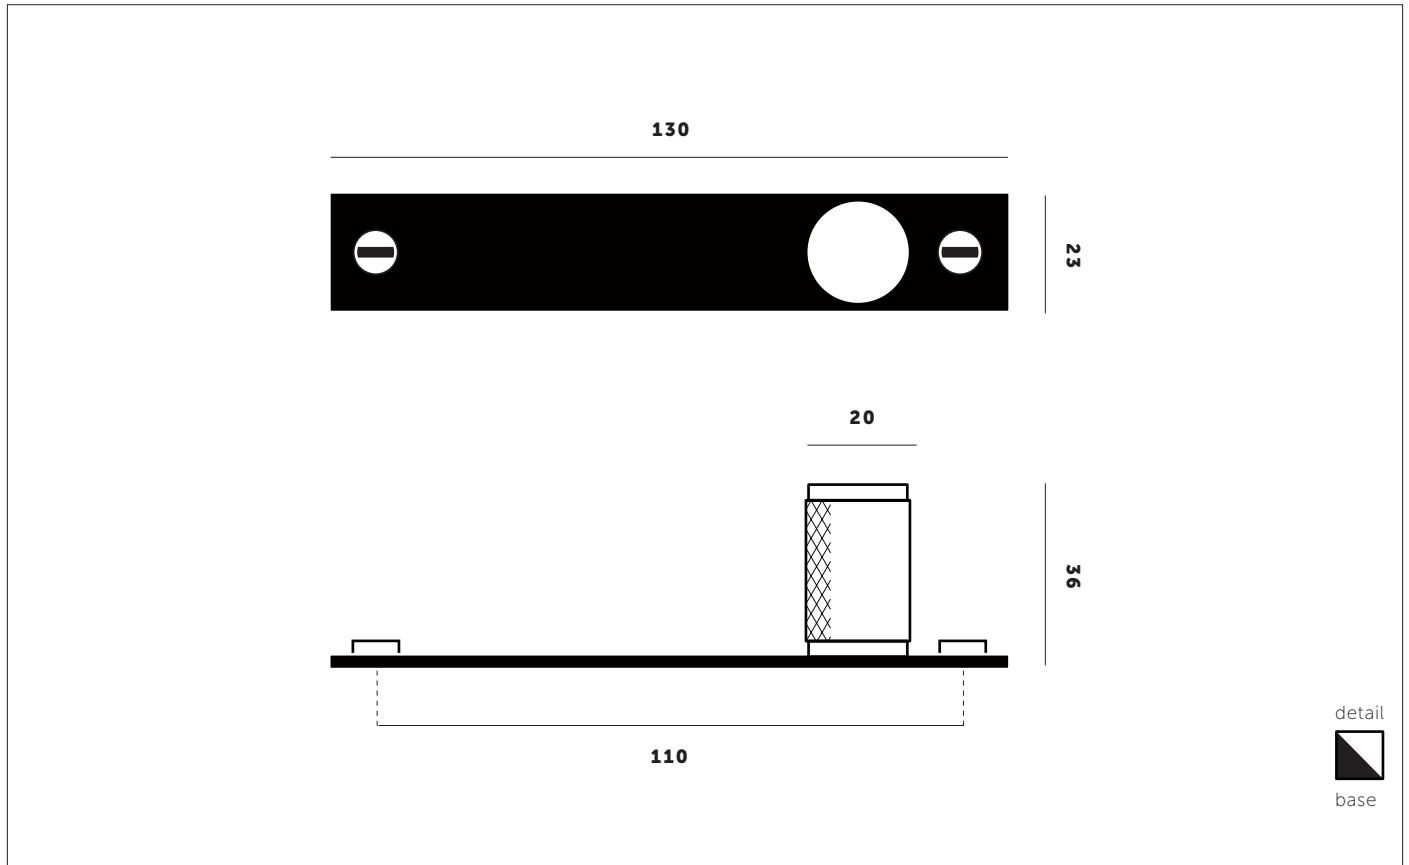

BUSTER + PUNCH

FURNITURE KNOB / PLATE

FINISH	PRODUCT SKU	FINISH	PRODUCT SKU	ALSO INCLUDED:
white	B133	smoked bronze	B144	2x Coin caps 2x Countersunk screws* 1x Coin cap installation tool** 2 pcs 2 pcs 1 pcs
white / brass	B130	smoked bronze / brass	B140	
white / steel	B131	smoked bronze / steel	B141	
steel	B111	black	B122	
steel / brass	B110	black / brass	B120	
brass	B100	black / steel	B121	

CARE INSTRUCTIONS

Use mild detergent and soft damp cloth.

* Fits doors & draws of 16mm and thicker. Shorter screws available on request for doors thinner than 16mm.

** Coinscrew tool **must be used by hand only**, not to be used with an electric screwdriver. The screwdriver hex is intended for a hand screwdriver.