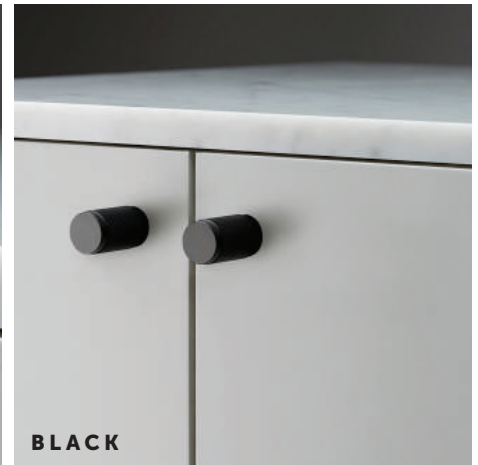

BUSTER + PUNCH

FURNITURE KNOB

FURNITURE KNOB

A Furniture Knob made from solid metal. A solid base with diamond-cut knurled handle details, ensuring pleasure with every touch. Works great on cabinet doors, cupboards, kitchen units and just about anything that can open. Available in 5 metal finish combinations using brushed brass, steel, smoked bronze, satin black & matt white metal.

busterandpunch.com
info@busterandpunch.com

BUSTER + PUNCH

FURNITURE KNOB

FINISH	PRODUCT SKU	ALSO INCLUDED:
 white	B203	2x Screws  2 pcs
 steel	B201	
 brass	B200	
 smoked bronze	B204	
 black	B202	

CARE INSTRUCTIONS

BUSTER + PUNCH

FURNITURE KNOB / PLATE

TECH SPEC

FURNITURE HANDLE / PLATE

A Furniture Handle made from solid metal. A solid base with diamond-cut knurled handle details, ensuring pleasure with every touch. Works great on cabinet doors, cupboards, kitchen units and just about anything that can open. Available in 12 metal finish combinations using brushed brass, steel, smoked bronze, satin black & matt white metal.