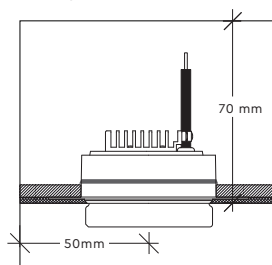

STORM MEDIUM VENUS DIM

DATA

Collection	STORM SYSTEM®
Product	Storm Medium Venus – Dim
Article no.	1A01.0131.3265

SPECIFICATIONS

Weight	380 g
Materials	Aluminium and glass
IP protection grade	IP65 (heat shrink cable connection is required)
Labelling	CE
Fixture finish	Glass
Light Source	LED Constant Current (included)

For IES/LDT lux files review
[STORM SYSTEM® – LUX FILES](#) ➤

Supply	8W | 35V | 210mA
CCT	2700K
Insulation class	Class III

ADDITIONAL REQUIREMENTS

Driver [review STORM SYSTEM® – CONFIGURATION](#) ➤

This product shall always be powered by SELV LED driver, output voltage of this driver in open circuit must not exceed 60V. Do NOT cover the LED driver or locate LED driver on top of light fixture.

NOTE

The light source of this light fixture is not replaceable; when the light source reaches its end of life the whole light fixture must be replaced.

Be cautious while putting on/off the power supply, as excess current, excess voltage or reverse voltage may get injected to the device in some cases.

If cable connection is completed with included junction box, IP20 protection grade is obtained.

Storm Medium Venus is suitable for outdoor use.

INSTALLATION DEPTH

The installation depth may vary if Storm Medium Cabinet is chosen.

For specific conditions – [review STORM SYSTEM® – CONFIGURATION](#) ➤

STORM SYSTEM®

The Storm Medium Venus is part of the STORM SYSTEM® MEDIUM collection. A collection that includes a wide range of special designed products. The STORM SYSTEM® collection is carefully designed to flush the surface of any ceiling or wall, and all products will appear with an absolute minimum of tolerance and visibility.

A soft light shines through the glass, and provides a pleasant light.