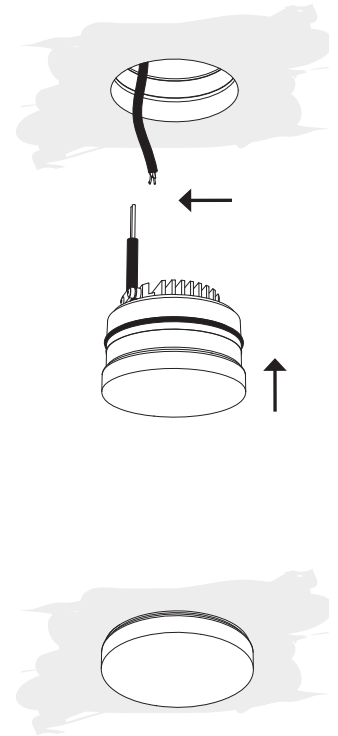

IMPORTANT INFORMATION

Installation and mounting must be performed by a certified electrician only, and instructions must be followed.

Always make sure the main power is off during installation. Pay attention to the fixture remarks, and always make sure to use the correct voltage.

CLEANING AND MAINTENANCE:

Use a soft moist cloth for cleaning. No further maintenance is required.

WARRANTY:

If the product is defect, please contact your supplier immediately. Please note that warranty will not apply in case of wrongful use or if unskilled personnel attempts to repair.

COMPONENTS

- Storm Medium Venus

PLEASE NOTE:

If the spring on the fixture is damaged, do not proceed installation – contact your dealer!

STORM MEDIUM VENUS

ASSEMBLY INSTRUCTION

STEP 1

Connect the supply cable with Storm Venus' cable, then mount the fixture into the plaster ring/back-mounted ring. Do this by slightly rotating the fixture.

BE ATTENTIVE! Make sure you are using the correct power supply according to the fixture.

NOTE: When rotating the fixture choose the direction with the least resistance.