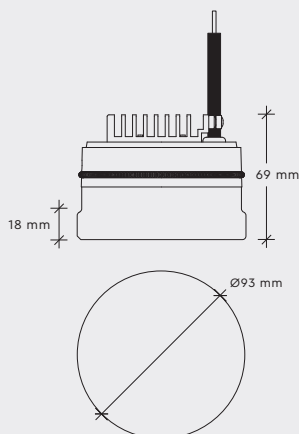

The crossed-out wheeled bin symbol indicates that the item should be disposed of separately from household waste. The item should be handed in for recycling in accordance with local environmental regulations for waste disposal

For more information, please contact info@onea.dk