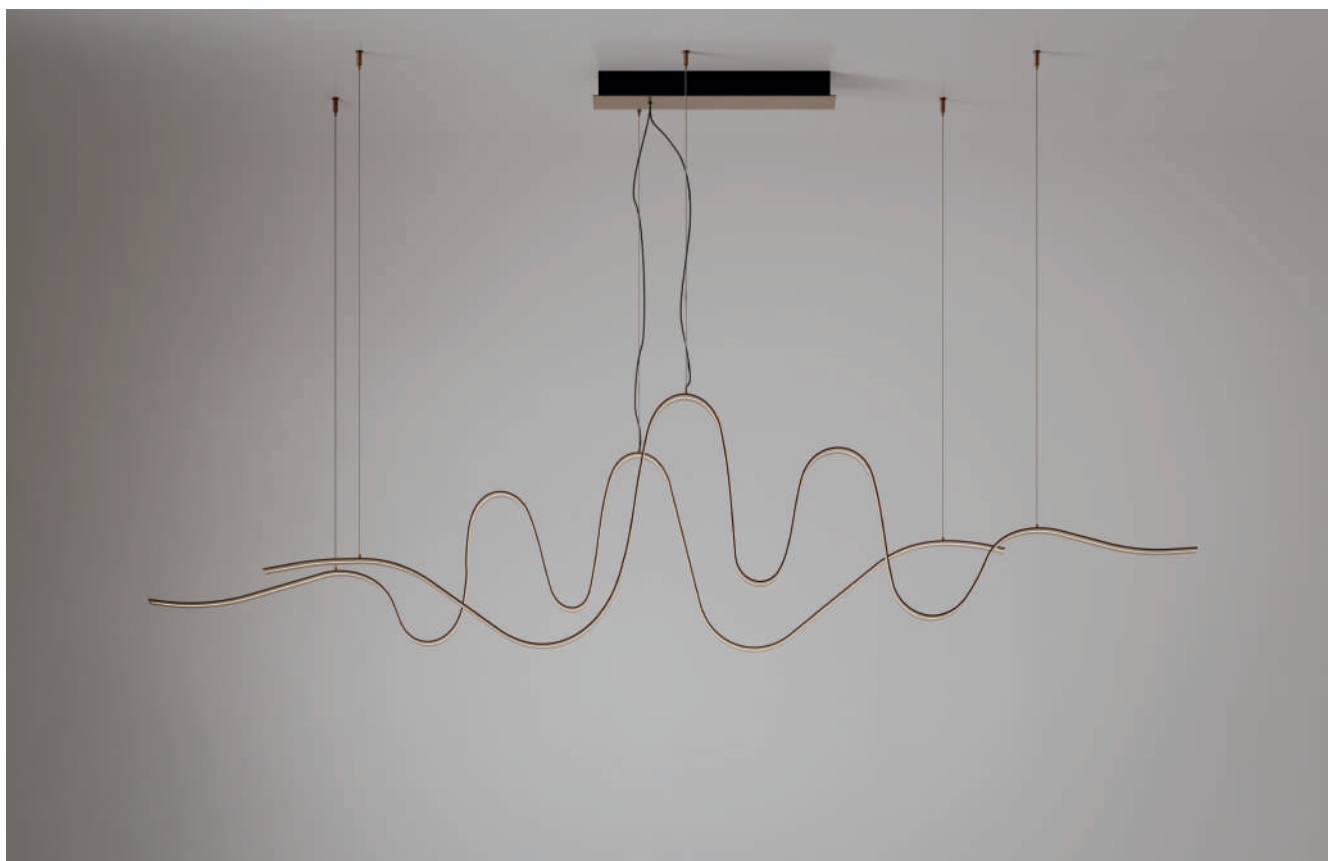

VENICEM

BISSA suspension design Massimo Tonetto

Suspended lamp with diffused light. Delabré brass structure.

VENICEM

BISSA suspension

| | |
|-------------------|--|
| Function | Suspension |
| Location | Interior |
| Light Emission | Diffused light |
| Light Source | Strip led 8W 2700°K 750lm CRI 90+ 24Vdc Tot. = 45W 4238lm |
| Energy Efficiency | A+ |
| Rated Voltage | 110 - 120 V / 220 - 240 V |
| Frequency | 50 - 60 Hz |
| Supply | Terminal block |
| Ballast | Ballast included |

Certifications

UL/C_{WRED} CE   IP20

Structure

M14 Delabré brass

DALI or TRIAC dimming kit available upon request

| Package | Dimensions | Net Weight | Gross Weight | Total vol. |
|-----------|--------------|------------|--------------|------------|
| Structure | 193×66×H34cm | 10kg | 13kg | 0,40mc |

Dimensions