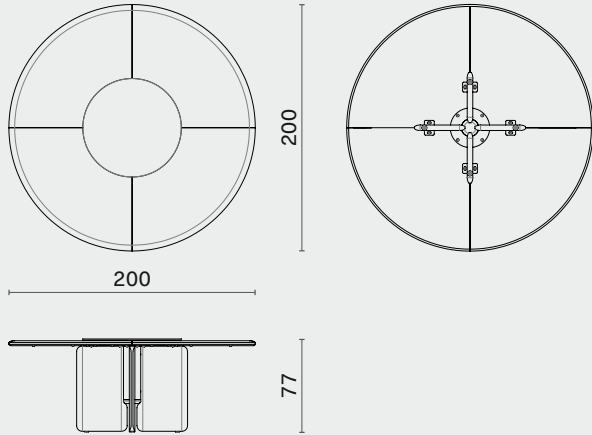

# FAIFO ROUND TABLE

## DIMENSION (cm)

FAIFO ROUND TABLE  
M1010-XL

EXTRA LARGE  
L200 W200 H77