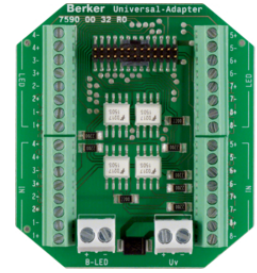

Adapter for KNX and relay

Description	P.U.	Price Group	Price	Art No.
Adapter for KNX and relay KNX	1		on demand	75900032

75900032