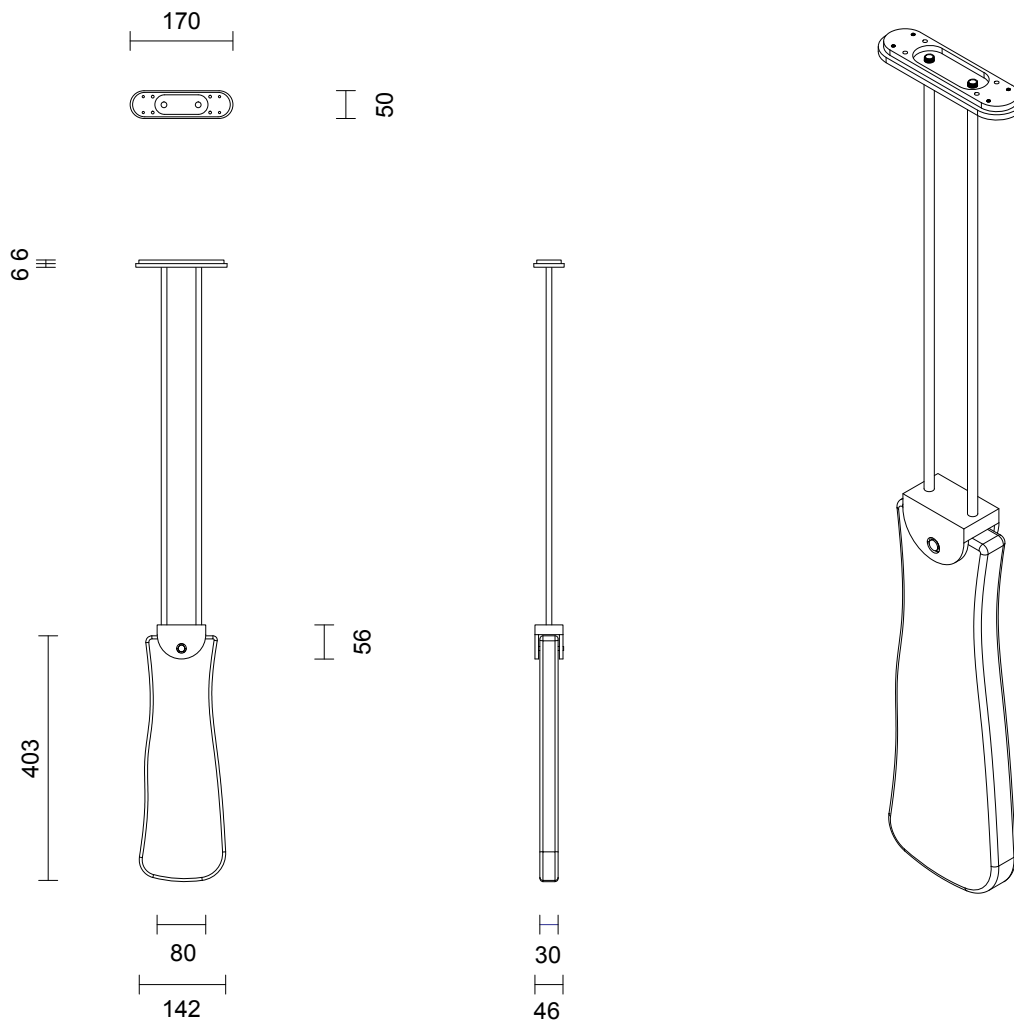

FIZI COLLECTION

SLAB PENDANT

SPECIFICATION SHEET

AUSTRALIA / INTERNATIONAL

SL_P_AU_21V1

ABOUT FIZI SLAB

The Fizi Slab embodies Sculptural light Art. Dramatic elongated effervescence suspended within a solid glass sculptural form. Breathtaking in its unique and organic beauty. Wall and ceiling jewellery enchanting any space.

LEAD TIME

6 - 8 weeks

LIGHT SOURCE

24V 1.8W LED strip

3000k warm white

80 lumens

INSTALLATION

Supplied with external driver

CUSTOMISATION

Variations to rod length can be specified at time of order placement

Standard drop length up to 1200mm. Additional charge will apply for longer drop lengths, price upon request.

WEIGHT

5kg

FITTING FINISH

Brass

Mid Bronze

Satin Nickel

Black Electroplate

SHADE COLOURS

Fizi

Grey

Drunken Emerald

Tea

Ocean

CERTIFICATION

CE/AU

WARRANTY

3 years