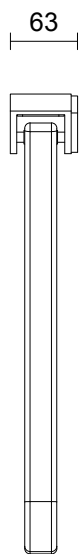

## SLAB WALL SCONCE

# SPECIFICATION SHEET

AUSTRALIA / INTERNATIONAL

FL\_SWS\_AU\_21V1