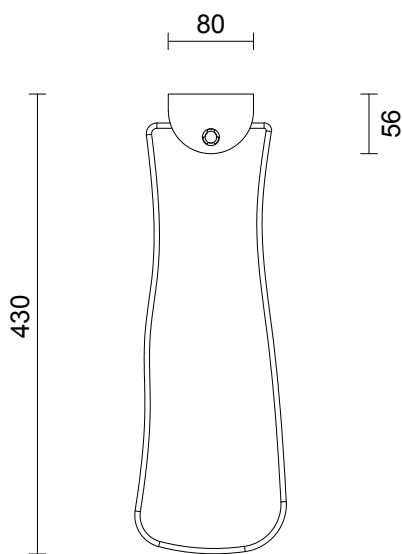

FIZI COLLECTION

SLAB WALL SCONCE

SPECIFICATION SHEET

AUSTRALIA / INTERNATIONAL

FL_SWS_AU_21V1

ABOUT FIZI SLAB

The Fizi Slab embodies Sculptural light Art. Dramatic elongated effervescence suspended within a solid glass sculptural form. Breathtaking in its unique and organic beauty. Wall and ceiling jewellery enchanting any space.

LEAD TIME

6 - 8 weeks

LIGHT SOURCE

24V 1.8W LED strip
3000k warm white

80 lumens

INSTALLATION

Supplied with external driver

WEIGHT

5kg

FITTING FINISH

Brass
Mid Bronze
Satin Nickel
Black Electroplate

SHADE COLOURS

Fizi
Grey
Drunken Emerald
Tea
Ocean

CERTIFICATION

CE/AU

WARRANTY

3 years