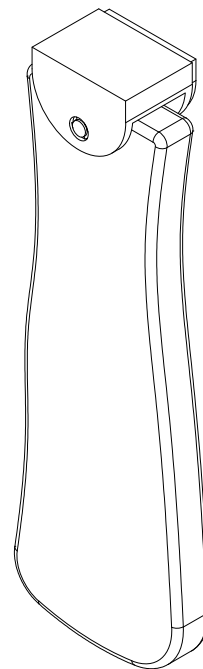

FIZI COLLECTION

SLAB WALL SCONCE

SPECIFICATION SHEET

AUSTRALIA / INTERNATIONAL

FL_SWS_AU_21V1

ABOUT FIZI SLAB

The Fizi Slab embodies Sculptural light Art. Dramatic elongated effervescence suspended within a solid glass sculptural form. Breathtaking in its unique and organic beauty. Wall and ceiling jewellery enchanting any space.

LEAD TIME

6 - 8 weeks

LIGHT SOURCE

24V 1.8W LED strip
3000k warm white

80 lumens

INSTALLATION

Supplied with external driver

WEIGHT

5kg

FITTING FINISH

Brass
Mid Bronze
Satin Nickel
Black Electroplate

SHADE COLOURS

Fizi
Grey
Drunken Emerald
Tea
Ocean

CERTIFICATION

CE/AU

WARRANTY

3 years