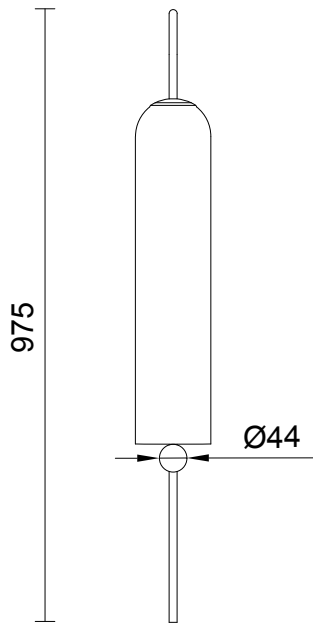

FLOAT COLLECTION
GLIDE WALL SCONCE

SPECIFICATION SHEET
AUSTRALIA / INTERNATIONAL

ARTICOLO

FLOAT COLLECTION

GLIDE WALL SCONCE

SPECIFICATION SHEET

AUSTRALIA / INTERNATIONAL

FL_GWS_AU_21V1

ABOUT FLOAT

The Float is a signature Articolo collection which evokes opulence and grace. It is refined lighting informed by its glamorous design cues of a bygone era. Defined by its soaring cylindrical form, it floats with presence.

LEAD TIME

6 - 8 weeks

LIGHT SOURCE

240V GU10 5.5W 36°

2700K warm white

355 lumens

CRI97

Dimmable