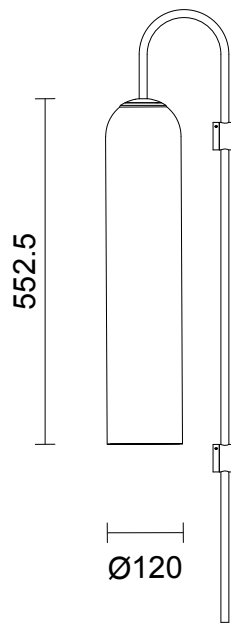

FLOAT COLLECTION
GLIDE WALL SCONCE

SPECIFICATION SHEET
AUSTRALIA / INTERNATIONAL

ARTICOLO

FLOAT COLLECTION

GLIDE WALL SCONCE

SPECIFICATION SHEET

AUSTRALIA / INTERNATIONAL

FL_GWS_AU_21V1

ABOUT FLOAT

The Float is a signature Articolo collection which evokes opulence and grace. It is refined lighting informed by its glamorous design cues of a bygone era. Defined by its soaring cylindrical form, it floats with presence.