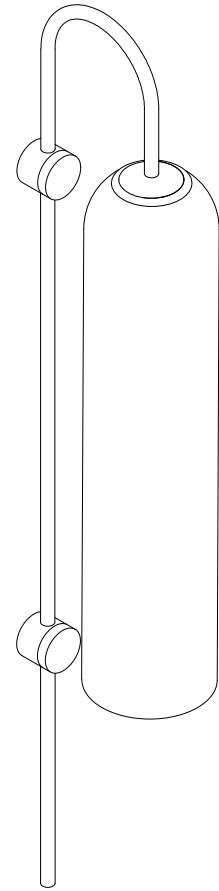

FLOAT COLLECTION
GLIDE WALL SCONCE

SPECIFICATION SHEET
AUSTRALIA / INTERNATIONAL

ARTICOLO

FLOAT COLLECTION

GLIDE WALL SCONCE

SPECIFICATION SHEET

AUSTRALIA / INTERNATIONAL

FL_GWS_AU_21V1

ABOUT FLOAT

The Float is a signature Articolo collection which evokes opulence and grace. It is refined lighting informed by its glamorous design cues of a bygone era. Defined by its soaring cylindrical form, it floats with presence.

LEAD TIME

6 - 8 weeks

LIGHT SOURCE

240V GU10 5.5W 36°

2700K warm white

355 lumens

CRI97

Dimmable

Brass

Mid Bronze

Satin Nickel

Black Electroplate

SHADE COLOURS

Snow

Drunken Emerald

Smoke