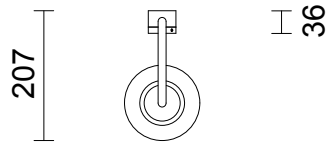

FLOAT COLLECTION
GLIDE WALL SCONCE

SPECIFICATION SHEET
AUSTRALIA / INTERNATIONAL

ARTICOLO

FLOAT COLLECTION

GLIDE WALL SCONCE

SPECIFICATION SHEET

AUSTRALIA / INTERNATIONAL

FL_GWS_AU_21V1