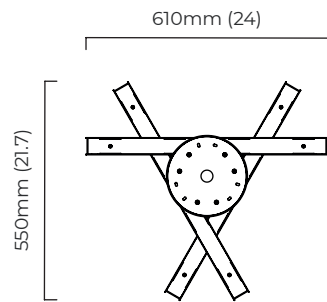

FINISH

bronze with satin brass details and honed alabaster
CTO-01-043-0001

satin brass with honed alabaster
CTO-01-043-0002

SUSPENSION

drop rod with ceiling box

please specify
- the length of the longest drop (max. 6 meters)
- the length of the shortest drop (min. 100mm)

BULBS

integrated LED - dimmable - 48w - 2700k

WEIGHT

18kg (39.7lbs)
additional support around junction box required for installation

CERTIFICATION

	Input Voltage	As Standard	On Request
Phase Cut (rotary dimmer)	230	✓	
0/1-10V230	230		✓
DALi	230		✓
Phase Cut (rotary dimmer)	120	✓	
0/1-10V120	120		✓
DALi	120	x	x

mounting plate dimensions