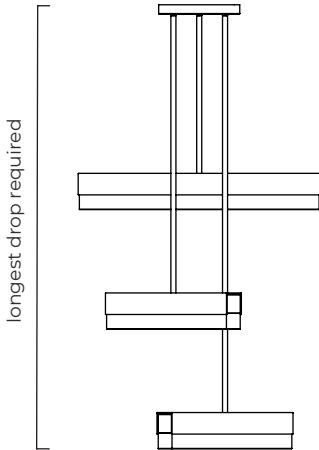

FINISH

bronze with satin brass details and honed alabaster
CTO-01-043-0001

satin brass with honed alabaster
CTO-01-043-0002

SUSPENSION

drop rod with ceiling box

please specify
- the length of the longest drop (max. 6 meters)
- the length of the shortest drop (min. 100mm)

BULBS

integrated LED - dimmable - 48w - 2700k

WEIGHT

18kg (39.7lbs)
additional support around junction box required for installation

CERTIFICATION

	Input Voltage	As Standard	On Request
Phase Cut (rotary dimmer)	230	✓	
0/1-10V230	230		✓
DALi	230		✓
Phase Cut (rotary dimmer)	120	✓	
0/1-10V120	120		✓
DALi	120	x	x

mounting plate dimensions