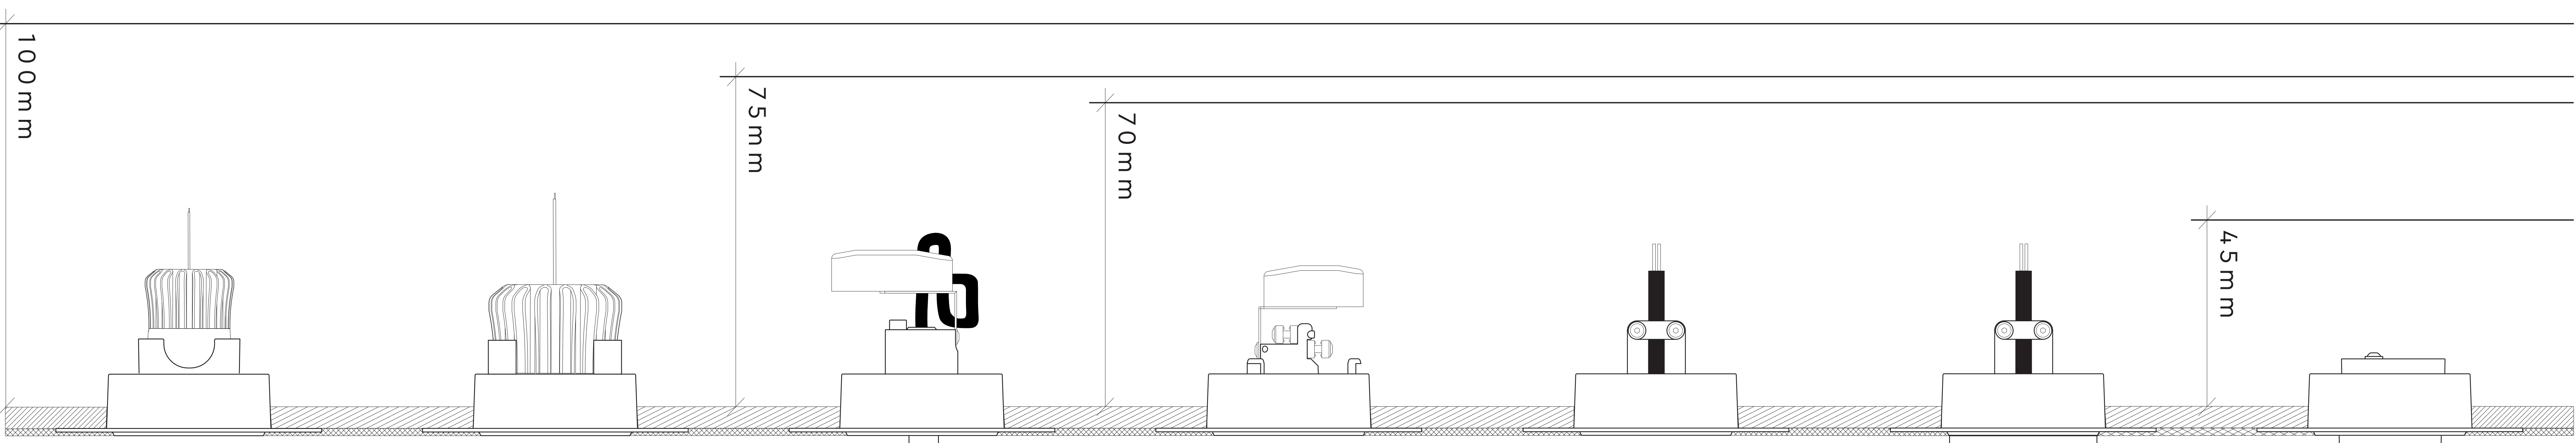

BUILD-IN DEPTH

100 mm

75 mm

70 mm

45 mm

SMALL SHORT

SMALL DIRECT

SMALL OUT

SMALL OUTPUT

SMALL MOON

SMALL SUN

SMALL LONG