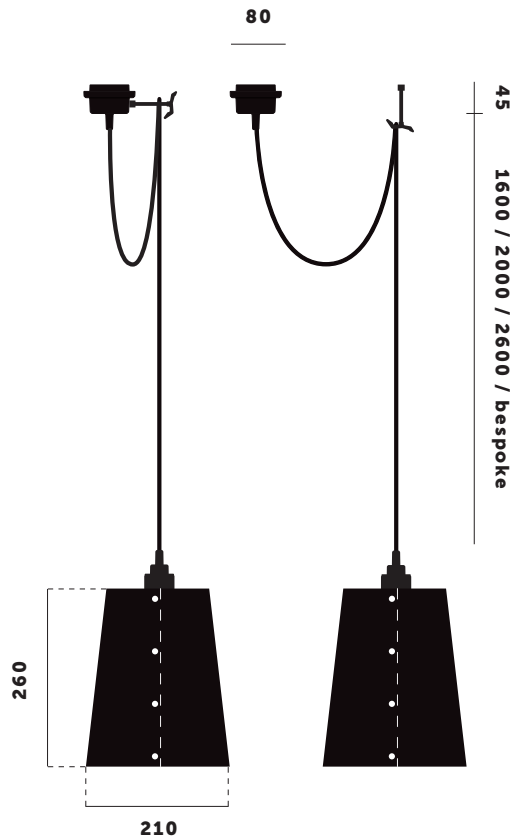

BUSTER + PUNCH

HOOKED 1.0 / NUDE

TECH SPEC

HOOKED 1.0 / NUDE

A ceiling light made from solid metal with matt rubber detailing.

The pendant length can be adjusted and hooked onto a solid metal hook.
Buster + Punch offers a range of light bulbs that look great with this light and are sold separately.

busterandpunch.com
info@busterandpunch.com

BUSTER + PUNCH

HOOKED 1.0 / NUDE

SPECIFICATIONS:

E27 screw
 200-240V
 IP20
 Bulb sold separatley

FINISH	1.6 M CABLE	2 M CABLE	2.6 M CABLE	BESPOKE	ALSO INCLUDED:
 brass	A130	A100	A110	A120	1x solid metal hook 2x wood screw 2x plastic plug* 1x extra rubber bit  1 pcs  2 pcs  2 pcs  1 pcs
 steel	A1301	A1001D	A1101D	A1201	
 smoked bronze	A1304	A1004D	A1104D	A1204	

busterandpunch.com
info@busterandpunch.com

BUSTER + PUNCH

HOOKED 1.0 / SMALL

SPECIFICATIONS:

E27 screw
 200-240V
 IP20
 comes with
 1x small shade
 Bulb sold separatley

FINISH	1.6 M CABLE	2 M CABLE	2.6 M CABLE	BESPOKE	ALSO INCLUDED:
 graphite / brass	A131	A101	A111	A121	1x solid metal hook 2x wood screw 2x plastic plug* 1x extra rubber bit  1 pcs  2 pcs  2 pcs  1 pcs
 graphite / steel	A1311D	A1011D	A1111D	A1211D	
 graphite / smoked bronze	A1314D	A1014D	A1114D	A1214D	
 stone / brass	A131L	A1011L	A111L	A121L	
 stone / steel	A1311L	A1011L	A1111L	A1211L	
 stone / smoked bronze	A1314L	A1014L	A1114L	A1214L	

busterandpunch.com
info@busterandpunch.com

BUSTER + PUNCH

HOOKED 1.0 / LARGE

SPECIFICATIONS:

E27 screw
200-240V
IP20
comes with
1x large shade
Bulb sold separatley

FINISH	1.6 M CABLE	2 M CABLE	2.6 M CABLE	BESPOKE	ALSO INCLUDED:
 graphite / brass	A132	A102	A112	A122	1x solid metal hook 2x wood screw 2x plastic plug* 1x extra rubber bit  1 pcs  2 pcs  2 pcs  1 pcs
 graphite / steel	A1321D	A1021D	A1121D	A1221D	
 graphite / smoked bronze	A1324D	A1024D	A1124D	A1224D	
 stone / brass	A132L	A102L	A112L	A122L	
 stone / steel	A1321L	A1021L	A1121L	A1221L	
 stone / smoked bronze	A1324L	A1024L	A1124L	A1224L	