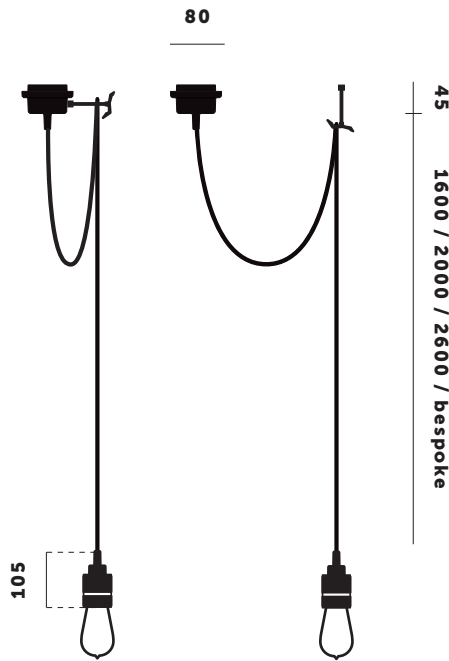

BUSTER + PUNCH

HOOKED 1.0 / NUDE

TECH SPEC

HOOKED 1.0 / NUDE

A ceiling light made from solid metal with matt rubber detailing.

The pendant length can be adjusted and hooked onto a solid metal hook.
Buster + Punch offers a range of light bulbs that look great with this light and are sold separately.

busterandpunch.com
info@busterandpunch.com

BUSTER + PUNCH

HOOKED 1.0 / NUDE

SPECIFICATIONS:

E27 screw
 200-240V
 IP20
 Bulb sold separatley

FINISH	1.6 M CABLE	2 M CABLE	2.6 M CABLE	BESPOKE	ALSO INCLUDED:
 brass	A130	A100	A110	A120	1x solid metal hook 2x wood screw 2x plastic plug* 1x extra rubber bit  1 pcs  2 pcs  2 pcs  1 pcs
 steel	A1301	A1001D	A1101D	A1201	
 smoked bronze	A1304	A1004D	A1104D	A1204	

busterandpunch.com
info@busterandpunch.com

BUSTER + PUNCH

HOOKED 1.0 / SMALL

SPECIFICATIONS:

E27 screw
 200-240V
 IP20
 comes with
 1x small shade
 Bulb sold separatley

FINISH	1.6 M CABLE	2 M CABLE	2.6 M CABLE	BESPOKE	ALSO INCLUDED:
 graphite / brass	A131	A101	A111	A121	1x solid metal hook 2x wood screw 2x plastic plug* 1x extra rubber bit  1 pcs  2 pcs  2 pcs  1 pcs
 graphite / steel	A1311D	A1011D	A1111D	A1211D	
 graphite / smoked bronze	A1314D	A1014D	A1114D	A1214D	
 stone / brass	A131L	A1011L	A111L	A121L	
 stone / steel	A1311L	A1011L	A1111L	A1211L	
 stone / smoked bronze	A1314L	A1014L	A1114L	A1214L	

busterandpunch.com
info@busterandpunch.com

BUSTER + PUNCH

HOOKED 1.0 / LARGE

SPECIFICATIONS:

E27 screw
200-240V
IP20
comes with
1x large shade
Bulb sold separatley

FINISH	1.6 M CABLE	2 M CABLE	2.6 M CABLE	BESPOKE	ALSO INCLUDED:
 graphite / brass	A132	A102	A112	A122	1x solid metal hook 2x wood screw 2x plastic plug* 1x extra rubber bit  1 pcs  2 pcs  2 pcs  1 pcs
 graphite / steel	A1321D	A1021D	A1121D	A1221D	
 graphite / smoked bronze	A1324D	A1024D	A1124D	A1224D	
 stone / brass	A132L	A102L	A112L	A122L	
 stone / steel	A1321L	A1021L	A1121L	A1221L	
 stone / smoked bronze	A1324L	A1024L	A1124L	A1224L	