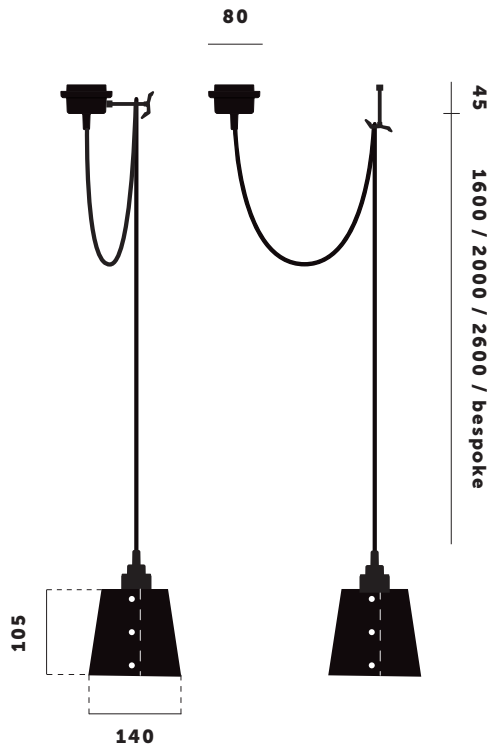

BUSTER + PUNCH

HOOKED 1.0 / NUDE

TECH SPEC

HOOKED 1.0 / NUDE

A ceiling light made from solid metal with matt rubber detailing.

The pendant length can be adjusted and hooked onto a solid metal hook.
Buster + Punch offers a range of light bulbs that look great with this light and are sold separately.

busterandpunch.com
info@busterandpunch.com

BUSTER + PUNCH

HOOKED 1.0 / NUDE

SPECIFICATIONS:

E27 screw
 200-240V
 IP20
 Bulb sold separatley

FINISH	1.6 M CABLE	2 M CABLE	2.6 M CABLE	BESPOKE	ALSO INCLUDED:
 brass	A130	A100	A110	A120	1x solid metal hook 2x wood screw 2x plastic plug* 1x extra rubber bit  1 pcs  2 pcs  2 pcs  1 pcs
 steel	A1301	A1001D	A1101D	A1201	
 smoked bronze	A1304	A1004D	A1104D	A1204	

busterandpunch.com
info@busterandpunch.com

BUSTER + PUNCH

HOOKED 1.0 / SMALL

SPECIFICATIONS:

E27 screw
 200-240V
 IP20
 comes with
 1x small shade
 Bulb sold separatley

FINISH	1.6 M CABLE	2 M CABLE	2.6 M CABLE	BESPOKE	ALSO INCLUDED:
 graphite / brass	A131	A101	A111	A121	1x solid metal hook 2x wood screw 2x plastic plug* 1x extra rubber bit  1 pcs  2 pcs  2 pcs  1 pcs
 graphite / steel	A1311D	A1011D	A1111D	A1211D	
 graphite / smoked bronze	A1314D	A1014D	A1114D	A1214D	
 stone / brass	A131L	A1011L	A111L	A121L	
 stone / steel	A1311L	A1011L	A1111L	A1211L	
 stone / smoked bronze	A1314L	A1014L	A1114L	A1214L	

busterandpunch.com
info@busterandpunch.com

BUSTER + PUNCH

HOOKED 1.0 / LARGE

SPECIFICATIONS:

E27 screw
200-240V
IP20
comes with
1x large shade
Bulb sold separatley

FINISH	1.6 M CABLE	2 M CABLE	2.6 M CABLE	BESPOKE	ALSO INCLUDED:
 graphite / brass	A132	A102	A112	A122	1x solid metal hook 2x wood screw 2x plastic plug* 1x extra rubber bit  1 pcs  2 pcs  2 pcs  1 pcs
 graphite / steel	A1321D	A1021D	A1121D	A1221D	
 graphite / smoked bronze	A1324D	A1024D	A1124D	A1224D	
 stone / brass	A132L	A102L	A112L	A122L	
 stone / steel	A1321L	A1021L	A1121L	A1221L	
 stone / smoked bronze	A1324L	A1024L	A1124L	A1224L	