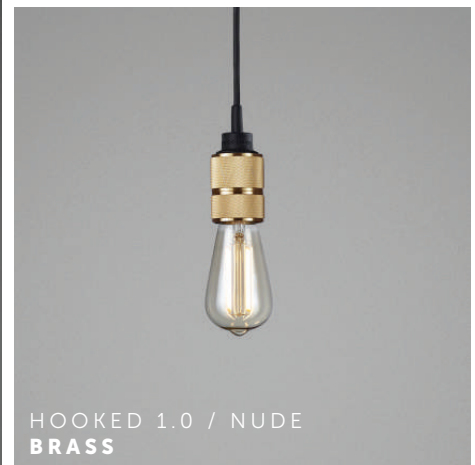

BUSTER + PUNCH

HOOKED 1.0 / NUDE

TECH SPEC

HOOKED 1.0 / NUDE

A ceiling light made from solid metal with matt rubber detailing.

The pendant length can be adjusted and hooked onto a solid metal hook.
Buster + Punch offers a range of light bulbs that look great with this light and are sold separately.

busterandpunch.com
info@busterandpunch.com

BUSTER + PUNCH

HOOKED 1.0 / NUDE

SPECIFICATIONS:

E27 screw
 200-240V
 IP20
 Bulb sold separatley

FINISH	1.6 M CABLE	2 M CABLE	2.6 M CABLE	BESPOKE	ALSO INCLUDED:
 brass	A130	A100	A110	A120	1x solid metal hook 2x wood screw 2x plastic plug* 1x extra rubber bit  1 pcs  2 pcs  2 pcs  1 pcs
 steel	A1301	A1001D	A1101D	A1201	
 smoked bronze	A1304	A1004D	A1104D	A1204	

A ceiling light made from solid metal with matt rubber detailing. The light comes with a small powder coated metal shade, choose between finishes *stone* and *graphite*. The pendant length can be adjusted and hooked onto a solid metal hook.

busterandpunch.com
info@busterandpunch.com

BUSTER + PUNCH

HOOKED 1.0 / SMALL

SPECIFICATIONS:

E27 screw
 200-240V
 IP20
 comes with
 1x small shade
 Bulb sold separatley

FINISH	1.6 M CABLE	2 M CABLE	2.6 M CABLE	BESPOKE	ALSO INCLUDED:
 graphite / brass	A131	A101	A111	A121	1x solid metal hook 2x wood screw 2x plastic plug* 1x extra rubber bit  1 pcs  2 pcs  2 pcs  1 pcs
 graphite / steel	A1311D	A1011D	A1111D	A1211D	
 graphite / smoked bronze	A1314D	A1014D	A1114D	A1214D	
 stone / brass	A131L	A1011L	A111L	A121L	
 stone / steel	A1311L	A1011L	A1111L	A1211L	
 stone / smoked bronze	A1314L	A1014L	A1114L	A1214L	