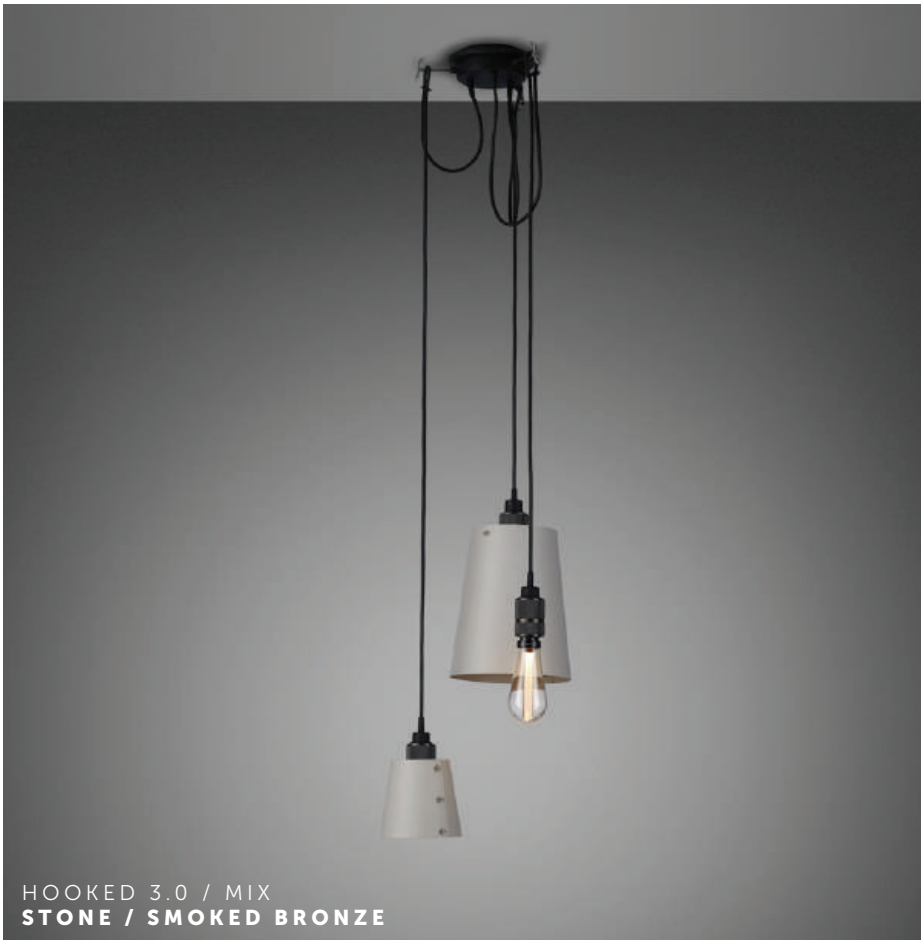

BUSTER + PUNCH

HOOKED 3.0 / MIX

TECH SPEC

HOOKED 3.0 / MIX

A ceiling light with three pendants and made from solid metal with matt rubber detailing. Each pendant length can be adjusted and hooked onto a solid metal hook, ensuring a unique sculptural shape. The light comes with one large and one small metal light shades, finished in *stone* or *graphite* powder coating.

Buster + Punch offers a range of light bulbs that look great with this light and are sold separately.

busterandpunch.com
info@busterandpunch.com