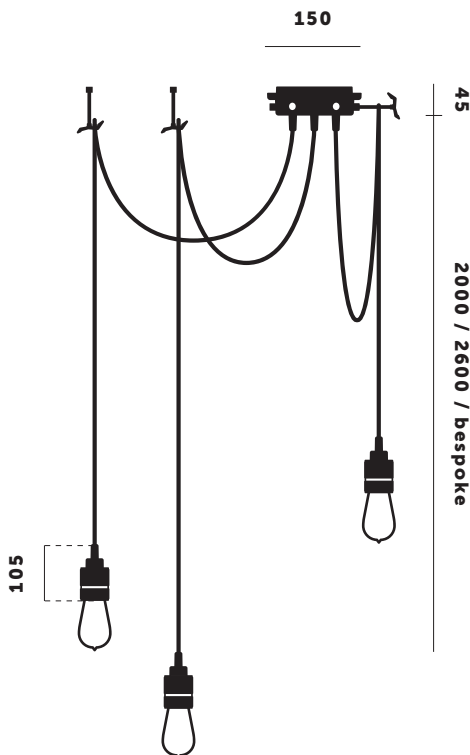

BUSTER + PUNCH

HOOKED 3.0 / NUDE

TECH SPEC

HOOKED 3.0 / NUDE

A ceiling light with three pendants and made from solid metal with matt rubber detailing. Each pendant length can be adjusted and hooked onto a solid metal hook, ensuring a unique sculptural shape. Buster + Punch offers a range of light bulbs that look great with this light and are sold separately.

busterandpunch.com
info@busterandpunch.com

BUSTER + PUNCH

HOOKED 3.0 / NUDE

SPECIFICATIONS:

E27 screw
 200-240V
 IP20
 Bulbs sold separatley

FINISH	2 M CABLE	2.6 M CABLE	BESPOKE*	ALSO INCLUDED:
 brass  steel  smoked bronze	A300 A3001 A3004	A310 A3101 A3104	A320 A3201 A3204	3x solid metal hook 3x wood screw 3x plastic plug** 1x extra rubber bit  3 pcs  3 pcs  1 pcs

A ceiling light with three pendants and made from solid metal with matt rubber detailing. Each pendant length can be adjusted and hooked onto a solid metal hook, ensuring a unique sculptural shape. The light comes with one large and one small metal light shades, finished in *stone* or *graphite* powder coating.

Buster + Punch offers a range of light bulbs that look great with this light and are sold separately.

busterandpunch.com
info@busterandpunch.com

BUSTER + PUNCH

HOOKED 3.0 / MIX

SPECIFICATIONS:

E27 screw
200-240
IP20
comes with
1x small shade
1x large shade
Bulbs sold separatley