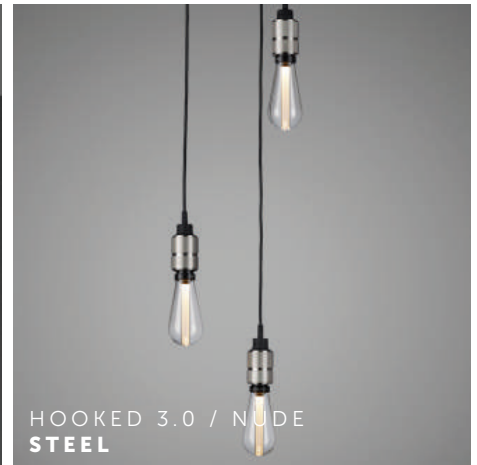

BUSTER + PUNCH

HOOKED 3.0 / NUDE

TECH SPEC

HOOKED 3.0 / NUDE

A ceiling light with three pendants and made from solid metal with matt rubber detailing. Each pendant length can be adjusted and hooked onto a solid metal hook, ensuring a unique sculptural shape. Buster + Punch offers a range of light bulbs that look great with this light and are sold separately.

busterandpunch.com
info@busterandpunch.com

BUSTER + PUNCH

HOOKED 3.0 / NUDE

SPECIFICATIONS:

E27 screw
 200-240V
 IP20
 Bulbs sold separatley

FINISH	2 M CABLE	2.6 M CABLE	BESPOKE*	ALSO INCLUDED:
 brass  steel  smoked bronze	A300 A3001 A3004	A310 A3101 A3104	A320 A3201 A3204	3x solid metal hook 3x wood screw 3x plastic plug** 1x extra rubber bit  3 pcs  3 pcs  1 pcs

A ceiling light with three pendants and made from solid metal with matt rubber detailing. Each pendant length can be adjusted and hooked onto a solid metal hook, ensuring a unique sculptural shape. The light comes with one large and one small metal light shades, finished in *stone* or *graphite* powder coating.

Buster + Punch offers a range of light bulbs that look great with this light and are sold separately.

busterandpunch.com
info@busterandpunch.com

BUSTER + PUNCH

HOOKED 3.0 / MIX

SPECIFICATIONS:

E27 screw
200-240
IP20
comes with
1x small shade
1x large shade
Bulbs sold separatley