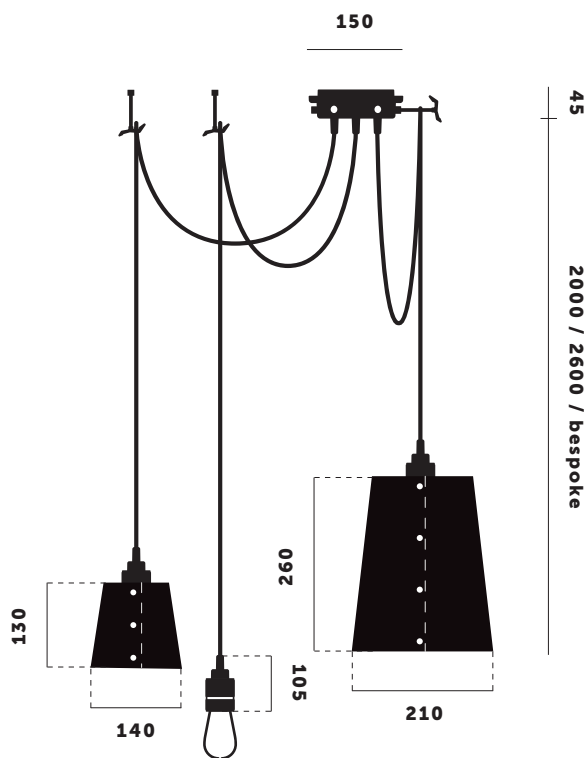

BUSTER + PUNCH

HOOKED 3.0 / NUDE

TECH SPEC

HOOKED 3.0 / NUDE

A ceiling light with three pendants and made from solid metal with matt rubber detailing. Each pendant length can be adjusted and hooked onto a solid metal hook, ensuring a unique sculptural shape. Buster + Punch offers a range of light bulbs that look great with this light and are sold separately.

busterandpunch.com
info@busterandpunch.com

BUSTER + PUNCH

HOOKED 3.0 / NUDE

SPECIFICATIONS:

E27 screw
 200-240V
 IP20
 Bulbs sold separatley

FINISH	2 M CABLE	2.6 M CABLE	BESPOKE*	ALSO INCLUDED:
 brass  steel  smoked bronze	A300 A3001 A3004	A310 A3101 A3104	A320 A3201 A3204	3x solid metal hook 3x wood screw 3x plastic plug** 1x extra rubber bit  3 pcs  3 pcs  1 pcs

A ceiling light with three pendants and made from solid metal with matt rubber detailing. Each pendant length can be adjusted and hooked onto a solid metal hook, ensuring a unique sculptural shape. The light comes with one large and one small metal light shades, finished in *stone* or *graphite* powder coating.

Buster + Punch offers a range of light bulbs that look great with this light and are sold separately.

busterandpunch.com
info@busterandpunch.com

BUSTER + PUNCH

HOOKED 3.0 / MIX

SPECIFICATIONS:

E27 screw
200-240
IP20
comes with
1x small shade
1x large shade
Bulbs sold separatley