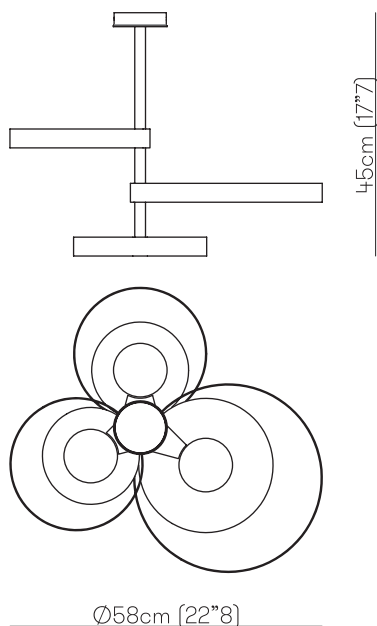

VENICEM

italy

CIRCLE CEILING design Massimo Tonetto

Ceiling lamp with indirect light. Light burnished brass rings and matte black nickel structure.

VENICEM

italy

CIRCLE CEILING

Function	Ceiling
Location	Interior
Light Emission	Indirect light
Light Source	3×17W 1500lm 2700°K CRI90 Dimmable for DC Analog Dimmer 1-10V
Rated Voltage	110 - 120 V / 220 - 240 V
Frequency	50 - 60 Hz
Supply	Terminal block

Certifications

UL/C_{WRED} CE   IP20

Structure

M11 Light burnished brass
+ M07 Matte black nickel

Package	Dimensions	Net Weight	Gross Weight	Total vol.
	70×70×H.55cm [27"5×27"5×H.21"6]	8kg	10kg	0,26 m ³

Dimensions