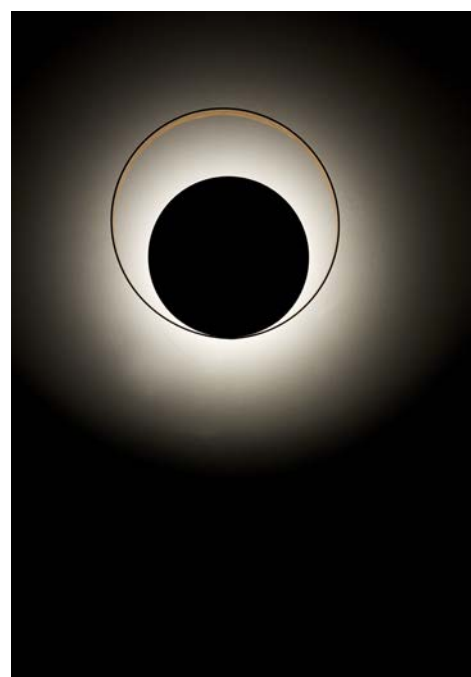

VENICEM

italy

CIRCLE WALL 25 design Massimo Tonetto

Wall lamp with indirect light. Light burnished brass ring and matte black nickel structure.

VENICEM

italy

CIRCLE WALL 25

Function	Wall
Location	Interior
Light Emission	Indirect light
Light source	1x17W 1500lm 2700°K CRI90 Dimmable for DC Analog Dimmer 1-10V
Rated Voltage	110 - 120 V / 220 - 240 V
Frequency	50 - 60 Hz
Supply	Terminal block

VENICEM

italy

CIRCLE WALL 35 design Massimo Tonetto

Wall lamp with indirect light. Light burnished brass ring and matte black nickel structure.

VENICEM

italy

CIRCLE WALL 35

Function	Wall
Location	Interior
Light Emission	Indirect light
Light Source	1x17W 1500lm 2700°K CRI90 Dimmable for DC Analog Dimmer 1-10V
Rated Voltage	110 - 120 V / 220 - 240 V
Frequency	50 - 60 Hz
Supply	Terminal block