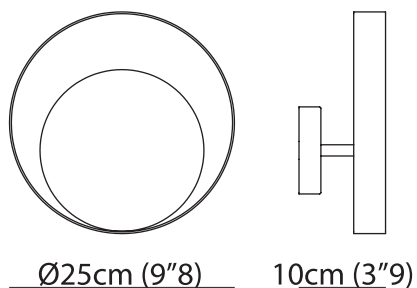

VENICEM

italy

CIRCLE WALL 25 design Massimo Tonetto

Wall lamp with indirect light. Light burnished brass ring and matte black nickel structure.

VENICEM

italy

CIRCLE WALL 25

Function	Wall
Location	Interior
Light Emission	Indirect light
Light source	1x17W 1500lm 2700°K CRI90 Dimmable for DC Analog Dimmer 1-10V
Rated Voltage	110 - 120 V / 220 - 240 V
Frequency	50 - 60 Hz
Supply	Terminal block

Certifications

UL/C_{WRED} CE   IP20

Ring

M11 Light burnished brass

Structure

M07 Matte black nickel

Package	Dimensions	Net Weight	Gross Weight	Total vol.
	39x39xH.22cm (15"3x15"3xH.8"6)	1,5kg	3kg	0,03 m ³

Dimensions

VENICEM

italy

CIRCLE WALL 35 design Massimo Tonetto

Wall lamp with indirect light. Light burnished brass ring and matte black nickel structure.

VENICEM

italy

CIRCLE WALL 35

Function	Wall
Location	Interior
Light Emission	Indirect light
Light Source	1x17W 1500lm 2700°K CRI90 Dimmable for DC Analog Dimmer 1-10V
Rated Voltage	110 - 120 V / 220 - 240 V
Frequency	50 - 60 Hz
Supply	Terminal block

Certifications

UL/C_{WRED} CE   IP20

Structure

M11 Light burnished brass
+ M07 Matte black nickel

Package	Dimensions	Net Weight	Gross Weight	Total vol.
	48x48xH.24cm (18°8x18°8xH.9°4)	2,5kg	4kg	0,05 m ³

Dimensions