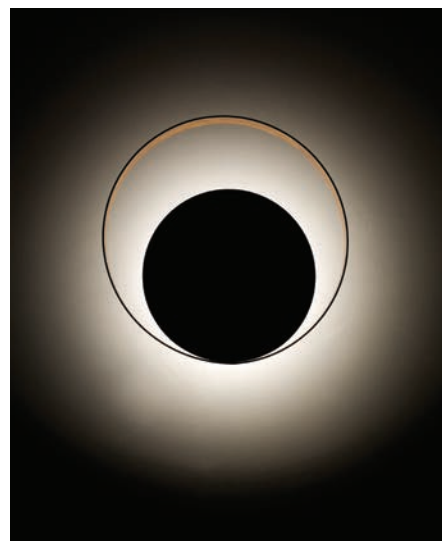

VENICEM

italy

CIRCLE WALL 25 design Massimo Tonetto

Wall lamp with indirect light. Light burnished brass ring and matte black nickel structure.

VENICEM

italy

CIRCLE WALL 25

Function	Wall
Location	Interior
Light Emission	Indirect light
Light source	1x17W 1500lm 2700°K CRI90 Dimmable for DC Analog Dimmer 1-10V
Rated Voltage	110 - 120 V / 220 - 240 V
Frequency	50 - 60 Hz
Supply	Terminal block

Certifications

UL/C_{WRED} CE   IP20

Ring

M11 Light burnished brass

Structure

M07 Matte black nickel

Package	Dimensions	Net Weight	Gross Weight	Total vol.
	39x39xH.22cm (15"3x15"3xH.8"6)	1,5kg	3kg	0,03 m ³

Dimensions

VENICEM

italy

CIRCLE WALL 35 design Massimo Tonetto

Wall lamp with indirect light. Light burnished brass ring and matte black nickel structure.

VENICEM

italy

CIRCLE WALL 35

Function	Wall
Location	Interior
Light Emission	Indirect light
Light Source	1x17W 1500lm 2700°K CRI90 Dimmable for DC Analog Dimmer 1-10V
Rated Voltage	110 - 120 V / 220 - 240 V
Frequency	50 - 60 Hz
Supply	Terminal block